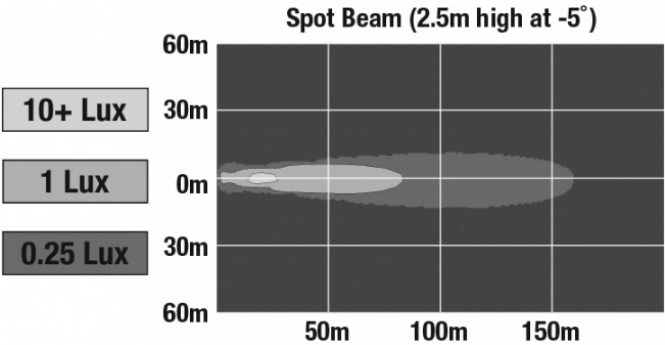

LED Work Light - Model 774 XD

PHOTOMETRIC SPECIFICATIONS

Raw Lumen Output 660
Effective Lumen Output 440
Beam Pattern(s) Signalization - Turn (Front)