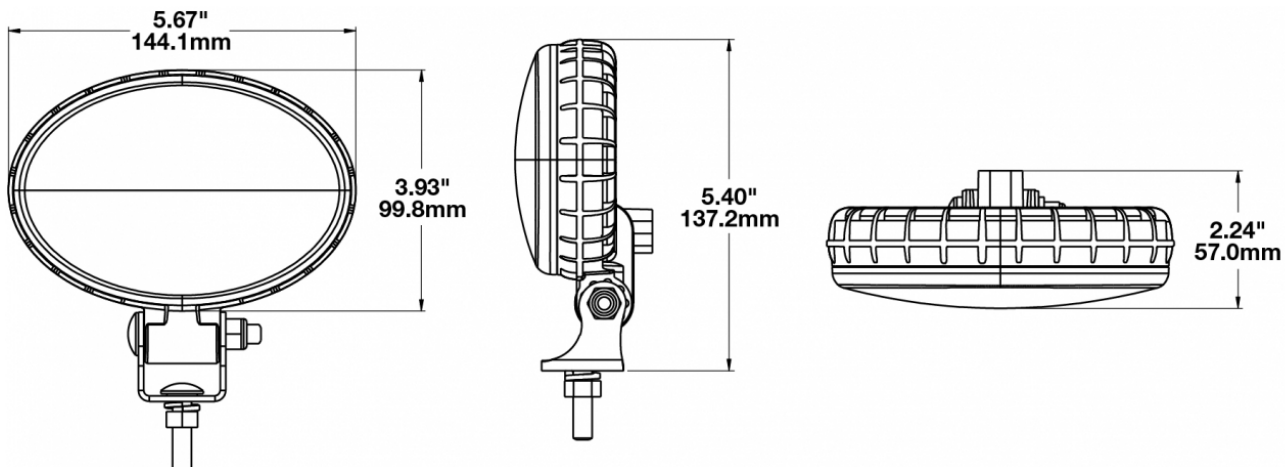

PRODUCT DIMENSIONS

Print date: 2017-06-26

© 2017 J.W. Speaker Corporation • Germantown, WI U.S.A.
www.jwspeaker.com • speaker@jwspeaker.com • 262.251.6660

J.W. SPEAKER
Engineered. Lighting. Solutions.