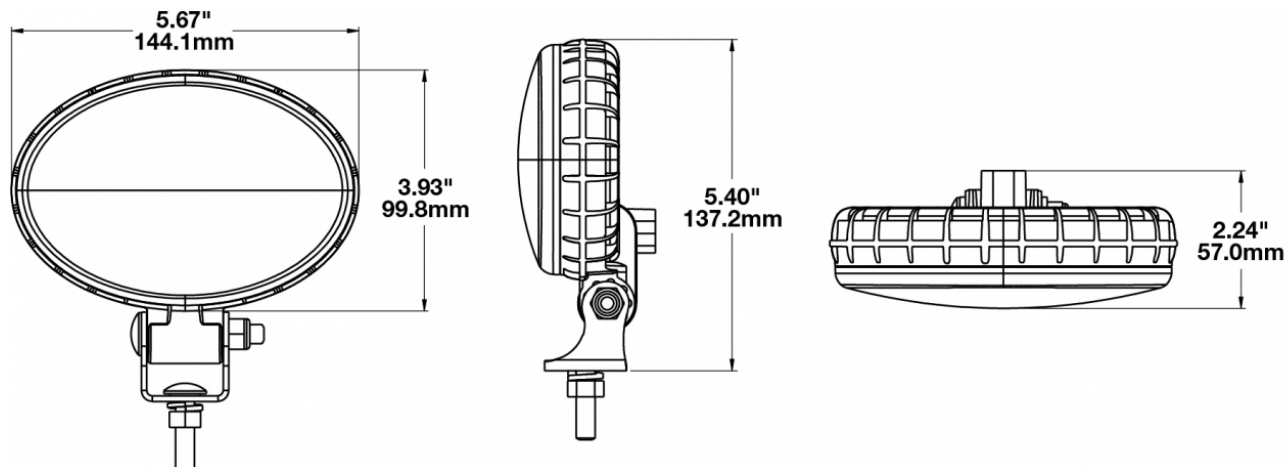

PRODUCT DIMENSIONS

Print date: 2018-10-22

© 2018 J.W. Speaker Corporation • Germantown, WI U.S.A.
www.jwspeaker.com • speaker@jwspeaker.com • 262.251.6660

J.W. SPEAKER
Engineered. Lighting. Solutions.