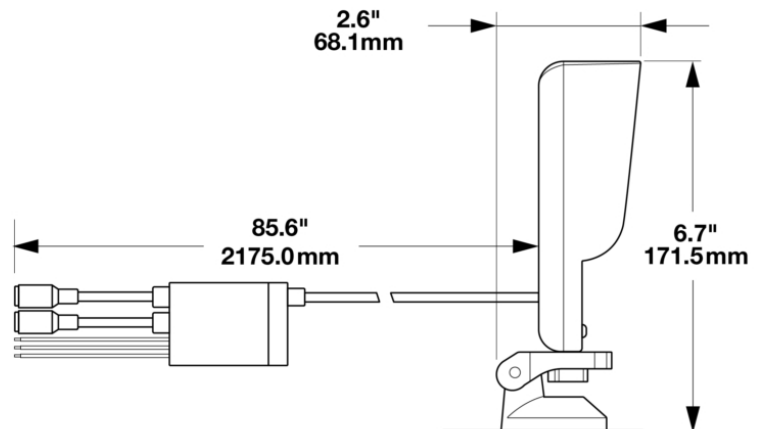

PRODUCT DIMENSIONS

Print date: 2024-09-14

© 2024 J.W. Speaker Corporation • Germantown, WI U.S.A.
www.jwspeaker.com • speaker@jwspeaker.com • 262.251.6660