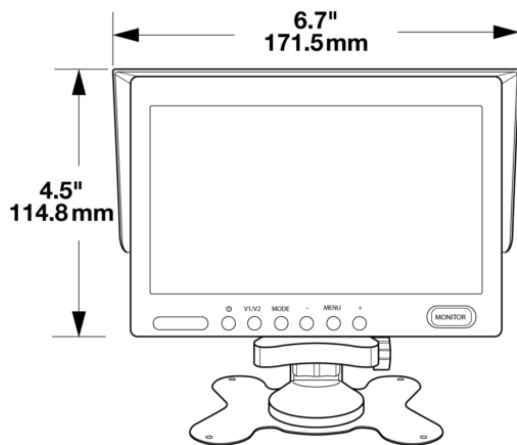

PRODUCT DIMENSIONS

Print date: 2024-09-14

© 2024 J.W. Speaker Corporation • Germantown, WI U.S.A.
www.jwspeaker.com • speaker@jwspeaker.com • 262.251.6660