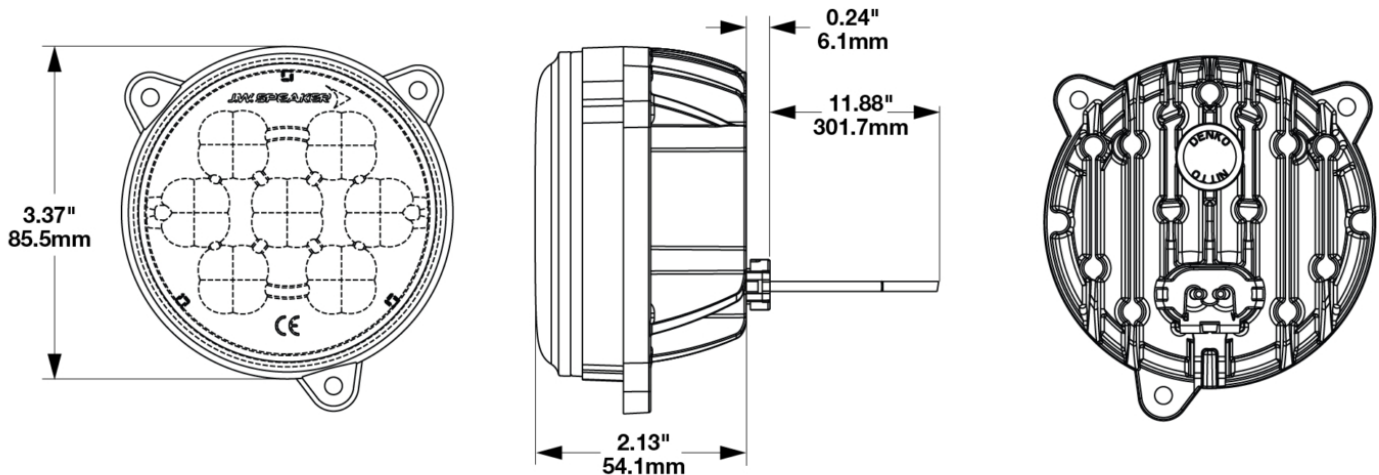

## PRODUCT INFORMATION

---

<b>Description</b>	12-24V LED Work Light with Flood Pattern & Panel Mount
<b>Height</b>	85.50 mm / 3.37 in
<b>Width</b>	85.50 mm / 3.37 in
<b>Depth</b>	54.10 mm / 2.13 in
<b>Shape</b>	Round
<b>Outer Lens Material</b>	Polycarbonate
<b>Outer Lens Color</b>	Clear
<b>Housing Material</b>	Die-Cast Aluminum
<b>Housing Color</b>	Black
<b>Bezel Color</b>	NA
<b>Mounting Hardware Description</b>	(x3) M4-M4 Bolts
<b>Mounting Type</b>	Panel
<b>Minimum Operating Temperature</b>	-40 °C / -40 °F
<b>Maximum Operating Temperature</b>	65 °C / 149 °F
<b>Connector or Wiring</b>	Packard #12084167
<b>Mating Connector</b>	Packard #12059183
<b>Product Weight</b>	0.67 lbs / 0.3 kgs
<b>Shipping Weight</b>	0.87 lbs / 0.39 kgs

## PRODUCT DIMENSIONS