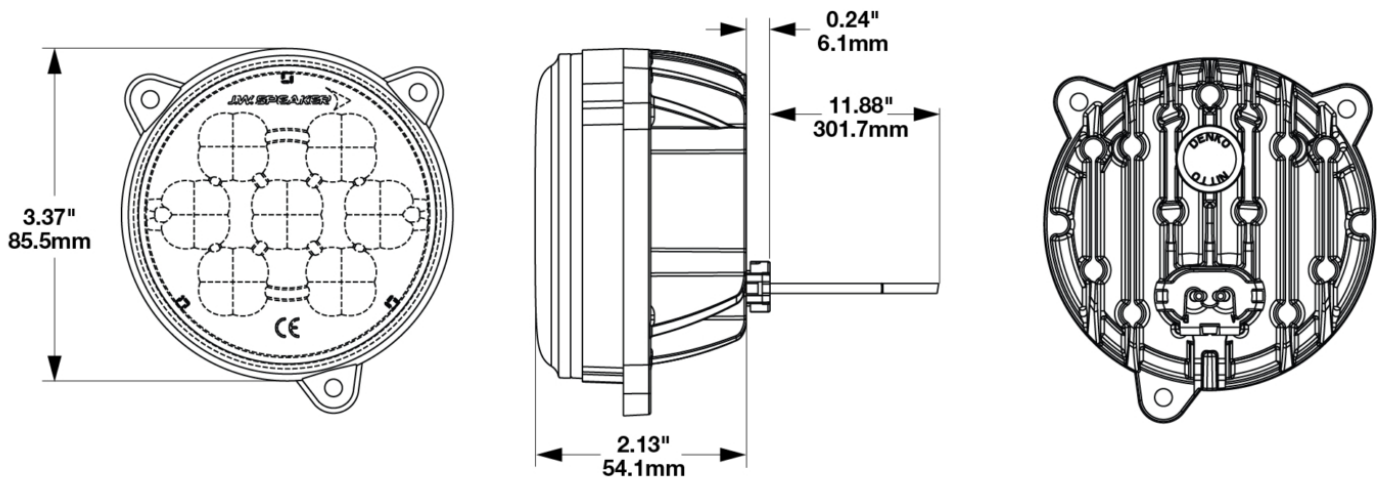

## PRODUCT INFORMATION

---

<b>Description</b>	12-24V LED Work Light with Flood Pattern & Panel Mount
<b>Height</b>	85.50 mm / 3.37 in
<b>Width</b>	85.50 mm / 3.37 in
<b>Depth</b>	54.10 mm / 2.13 in
<b>Shape</b>	Round
<b>Outer Lens Material</b>	Polycarbonate
<b>Outer Lens Color</b>	Clear
<b>Housing Material</b>	Die-Cast Aluminum
<b>Housing Color</b>	Black
<b>Bezel Color</b>	NA
<b>Mounting Hardware Description</b>	(x3) M4-M4 Bolts
<b>Mounting Type</b>	Panel
<b>Minimum Operating Temperature</b>	-40 °C / -40 °F
<b>Maximum Operating Temperature</b>	65 °C / 149 °F
<b>Connector or Wiring</b>	Packard #12084167
<b>Mating Connector</b>	Packard #12059183
<b>Product Weight</b>	0.67 lbs / 0.3 kgs
<b>Shipping Weight</b>	0.87 lbs / 0.39 kgs

## PRODUCT DIMENSIONS