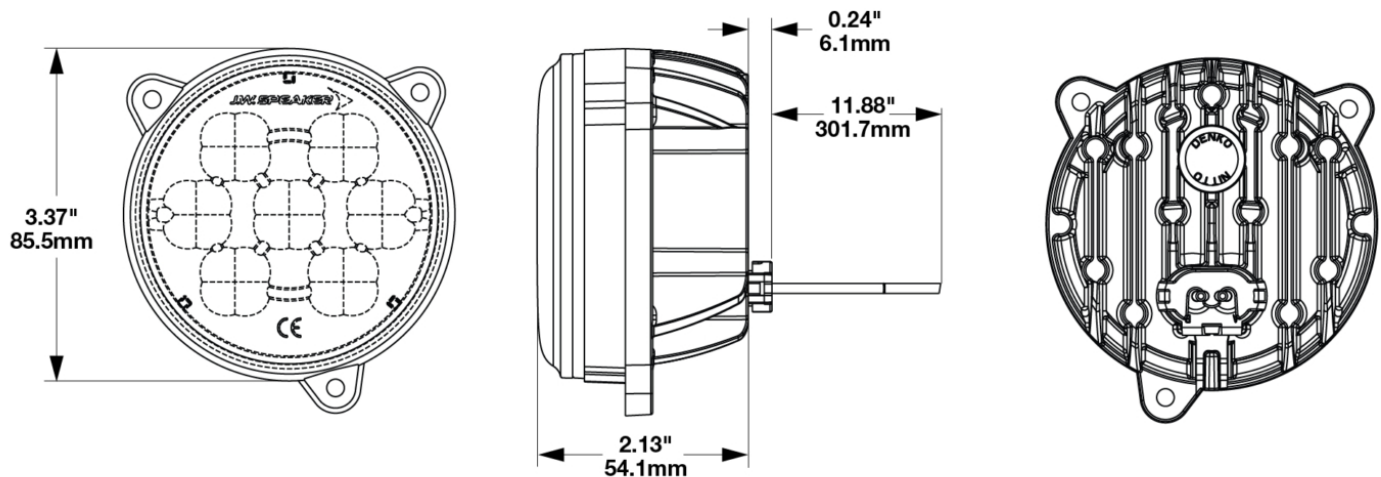

## PRODUCT INFORMATION

---

<b>Description</b>	12-24V LED Work Light with Flood Pattern & Panel Mount
<b>Height</b>	85.50 mm / 3.37 in
<b>Width</b>	85.50 mm / 3.37 in
<b>Depth</b>	54.10 mm / 2.13 in
<b>Shape</b>	Round
<b>Outer Lens Material</b>	Polycarbonate
<b>Outer Lens Color</b>	Clear
<b>Housing Material</b>	Die-Cast Aluminum
<b>Housing Color</b>	Black
<b>Bezel Color</b>	NA
<b>Mounting Hardware Description</b>	(x3) M4-M4 Bolts
<b>Mounting Type</b>	Panel
<b>Minimum Operating Temperature</b>	-40 °C / -40 °F
<b>Maximum Operating Temperature</b>	65 °C / 149 °F
<b>Connector or Wiring</b>	Packard #12084167
<b>Mating Connector</b>	Packard #12059183
<b>Product Weight</b>	0.67 lbs / 0.3 kgs
<b>Shipping Weight</b>	0.87 lbs / 0.39 kgs

## PRODUCT DIMENSIONS