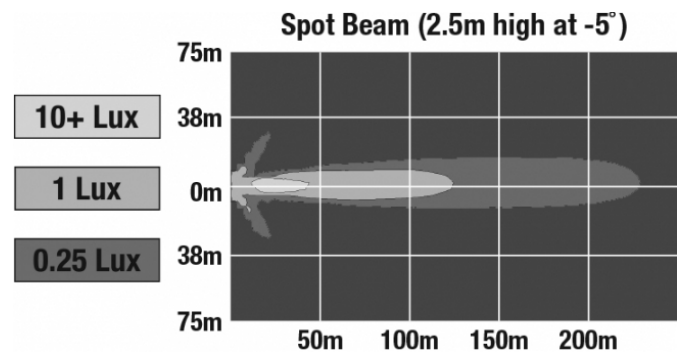

LED Work Light - Model 4415

ELECTRICAL SPECIFICATIONS

Input Voltage	12-24V AC
Operating Voltage	10-32V AC
Red Wire	Positive
Black Wire	Negative
Current Draw	2.20A @ 12V AC (Power) 1.10A @ 24V AC (Power)

PHOTOMETRIC SPECIFICATIONS

Raw Lumen Output	2,450
Effective Lumen Output	1,350
Nominal LED Color Temperature	5000 K
Beam Pattern(s)	Forward Lighting - Spot