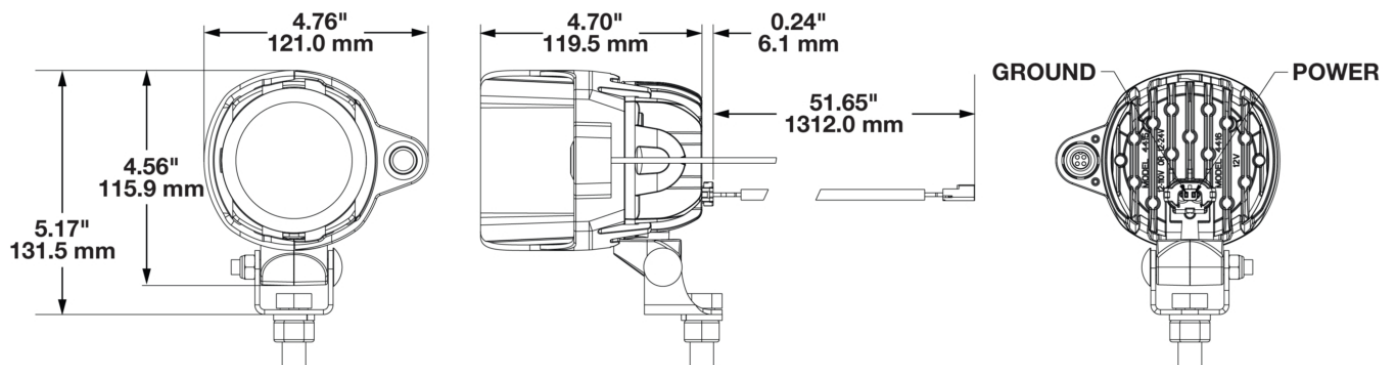

LED Work Light - Model 4415

PRODUCT INFORMATION

Description	12-24V LED Work Light with Spot Pattern & Side View Mirror Mount with Camera - 2 Light Kit
Height	110.00 mm / 4.33 in
Width	120.90 mm / 4.76 in
Depth	119.50 mm / 4.7 in
Shape	Round
Outer Lens Material	Polycarbonate
Housing Color	Black
Mounting Hardware Description	(x2) 0.500-13 x
Minimum Operating Temperature	-40 °C / -40 °F
Maximum Operating Temperature	85 °C / 185 °F
Connector or Wiring	Packard #12084167
Mating Connector	Packard #12059183
Product Weight	2.80 lbs / 1.27 kgs
Shipping Weight	3.34 lbs / 1.51 kgs

ELECTRICAL SPECIFICATIONS

Input Voltage	12-24V AC
Operating Voltage	10-32V AC
Red Wire	Positive
Black Wire	Negative
Current Draw	2.20A @ 12V AC (Power) 1.10A @ 24V AC (Power)

PHOTOMETRIC SPECIFICATIONS

Raw Lumen Output	2,450
Effective Lumen Output	1,350
Nominal LED Color Temperature	5000 K
Beam Pattern(s)	Forward Lighting - Spot