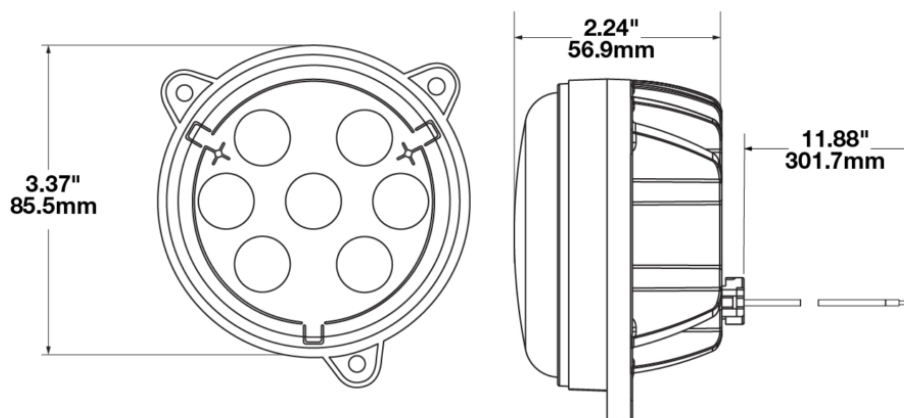

PRODUCT DIMENSIONS

Print date: 2018-11-13

© 2018 J.W. Speaker Corporation • Germantown, WI U.S.A.
www.jwspeaker.com • speaker@jwspeaker.com • 262.251.6660

J.W. SPEAKER
Engineered. Lighting. Solutions.