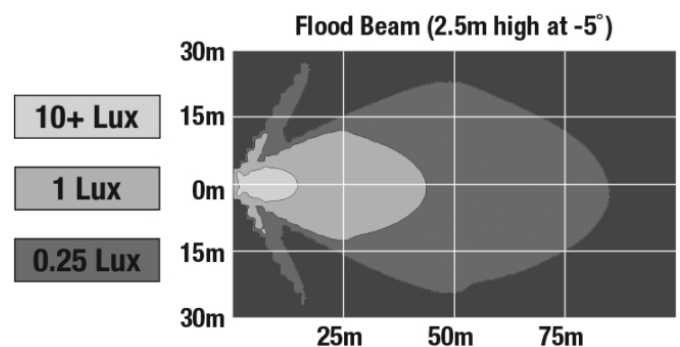

## PHOTOMETRIC SPECIFICATIONS

<b>Raw Lumen Output</b>	2,450
<b>Effective Lumen Output</b>	1,350
<b>Nominal LED Color Temperature</b>	5000 K
<b>Beam Pattern(s)</b>	Forward Lighting - Flood (Standard)

Print date: 2018-08-20