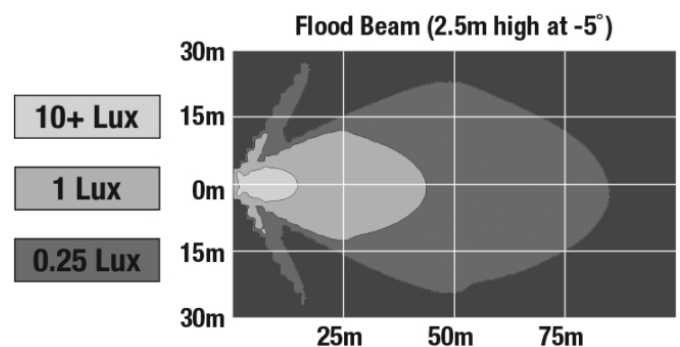

## PHOTOMETRIC SPECIFICATIONS

<b>Raw Lumen Output</b>	2,450
<b>Effective Lumen Output</b>	1,350
<b>Nominal LED Color Temperature</b>	5000 K
<b>Beam Pattern(s)</b>	Forward Lighting - Flood (Standard)

Print date: 2018-11-13