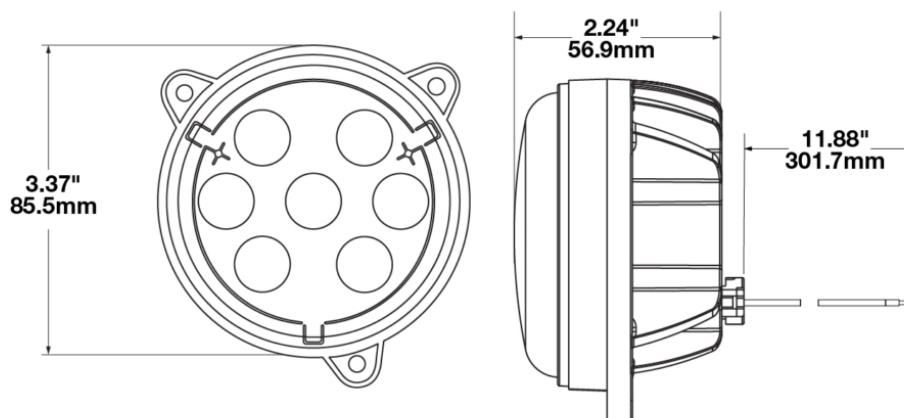

PRODUCT DIMENSIONS

Print date: 2019-02-20

© 2019 J.W. Speaker Corporation • Germantown, WI U.S.A.
www.jwspeaker.com • speaker@jwspeaker.com • 262.251.6660

J.W. SPEAKER
Engineered. Lighting. Solutions.