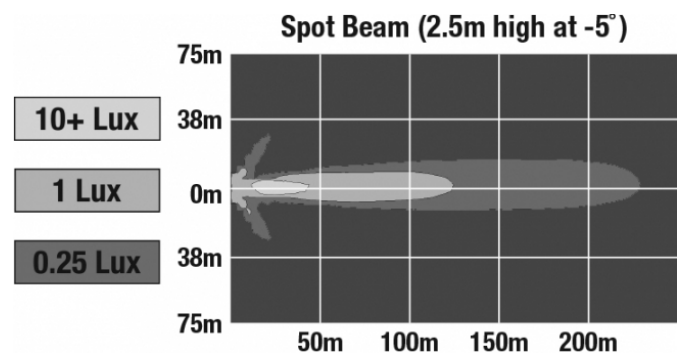

## PHOTOMETRIC SPECIFICATIONS

<b>Raw Lumen Output</b>	2,450
<b>Effective Lumen Output</b>	1,350
<b>Nominal LED Color Temperature</b>	5000 K
<b>Beam Pattern(s)</b>	Forward Lighting - Spot

Print date: 2019-02-20