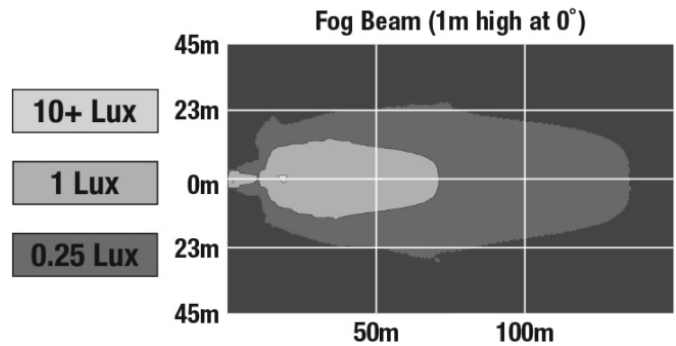

## PRODUCT DIMENSIONS

## PHOTOMETRIC SPECIFICATIONS

Raw Lumen Output	800
Effective Lumen Output	250
Candela Output	6,700
Nominal LED Color Temperature	4750 K
Beam Pattern(s)	Forward Lighting - Fog