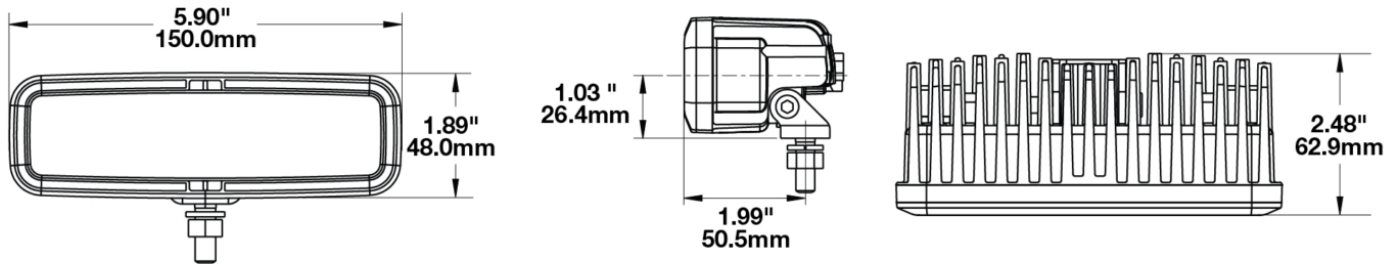

LED Work Light – Model 791

PRODUCT INFORMATION

Description	12V DOT/ECE LED Fog Light - 2 Light Kit
Height	49.40 mm / 1.94 in
Width	150.40 mm / 5.92 in
Depth	63.00 mm / 2.48 in
Shape	Rectangular
Outer Lens Material	Polycarbonate
Outer Lens Color	Clear
Housing Material	Die-Cast Aluminum
Housing Color	Black
Bezel Color	Black
Mounting Hardware Description	(x2) 1/4-20 x 1.50" Mounting Bolt
Mounting Type	Pedestal/Pendant
Minimum Operating Temperature	-45 °C / -49 °F
Maximum Operating Temperature	65 °C / 149 °F
Connector or Wiring	Integrated 2-Pin Deutsch Connector
Mating Connector	2-Pin Deutsch Weather-Proof Plug (DT06-2S)
Product Weight	1.00 lbs / 0.45 kgs
Shipping Weight	2.30 lbs / 1.04 kgs
Additional Information	Includes Universal Bracket Mounts for both lamps.

PRODUCT DIMENSIONS

ELECTRICAL SPECIFICATIONS

Input Voltage	12V DC
Operating Voltage	10-18V DC
Transient Spike Protection	150V Peak @ 1 HZ-100 Pulses
Red Wire	Power
Black Wire	Ground
Current Draw	0.55A @ 10V DC (Fog) 0.88A @ 12V DC (Fog) 1.10A @ 18V DC (Fog)

REGULATORY STANDARDS COMPLIANCE

Buy America Standards	ECE Reg 19
Eco Friendly	IEC IP69K
SAE J578	SAE J583
Tested to ECE Reg. 10 (Radiated Emissions only)	

PHOTOMETRIC SPECIFICATIONS

Raw Lumen Output	800
Effective Lumen Output	250
Candela Output	6,700
Nominal LED Color Temperature	4750 K
Beam Pattern(s)	Forward Lighting - Fog