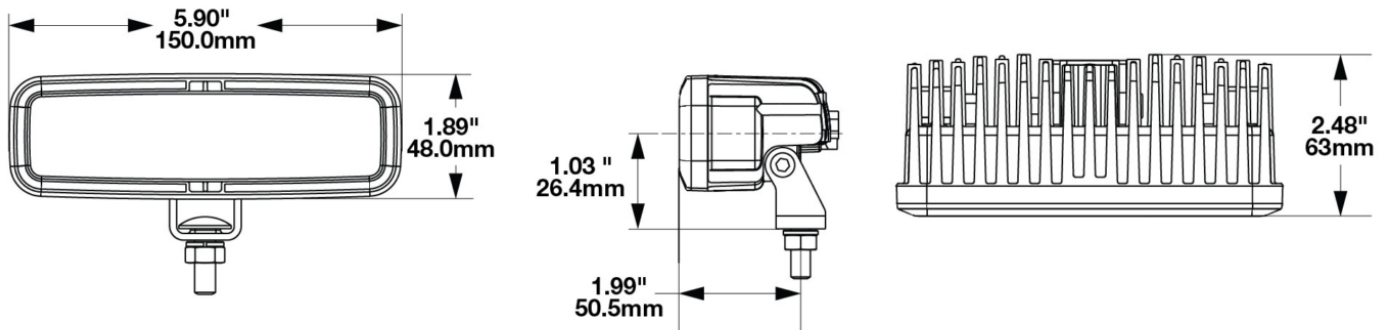

LED Work Light – Model 791

PRODUCT DIMENSIONS

ELECTRICAL SPECIFICATIONS

Input Voltage	12V DC
Operating Voltage	10-18V DC
Transient Spike Protection	150V Peak @ 1 HZ-100 Pulses
Red Wire	Power
Black Wire	Ground
Current Draw	0.55A @ 10V DC (Fog) 0.88A @ 12V DC (Fog) 1.10A @ 18V DC (Fog)