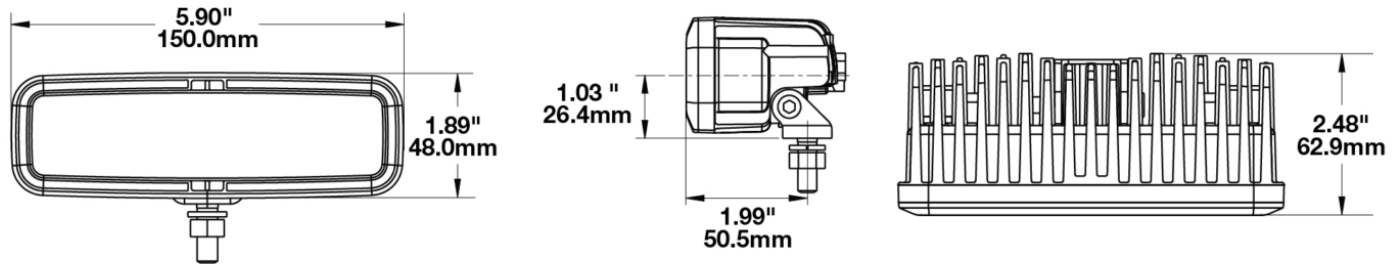

LED Work Light – Model 791

PRODUCT INFORMATION

Description	12V DOT/ECE LED Fog Light - 2 Light Kit
Height	49.40 mm / 1.94 in
Width	150.40 mm / 5.92 in
Depth	63.00 mm / 2.48 in
Shape	Rectangular
Outer Lens Material	Polycarbonate
Outer Lens Color	Clear
Housing Material	Die-Cast Aluminum
Housing Color	Black
Bezel Color	Black
Mounting Hardware Description	(x2) 1/4-20 x 1.50" Mounting Bolt
Mounting Type	Pedestal/Pendant
Minimum Operating Temperature	-45 °C / -49 °F
Maximum Operating Temperature	65 °C / 149 °F
Connector or Wiring	Integrated 2-Pin Deutsch Connector
Mating Connector	2-Pin Deutsch Weather-Proof Plug (DT06-2S)
Product Weight	0.80 lbs / 0.36 kgs
Shipping Weight	2.30 lbs / 1.04 kgs
Additional Information	Includes Universal Bracket Mounts for both lamps.

PRODUCT DIMENSIONS

ELECTRICAL SPECIFICATIONS

Input Voltage	12V DC
Operating Voltage	10-18V DC
Transient Spike Protection	150V Peak @ 1 HZ-100 Pulses
Red Wire	Power
Black Wire	Ground
Current Draw	0.55A @ 10V DC (Fog) 0.88A @ 12V DC (Fog) 1.10A @ 18V DC (Fog)

PHOTOMETRIC SPECIFICATIONS

Raw Lumen Output	800
Effective Lumen Output	250
Candela Output	6,700
Nominal LED Color Temperature	4750 K
Beam Pattern(s)	Forward Lighting - Fog

RELATED PRODUCTS

Part Number
1603511
12-24V LED Driving Light