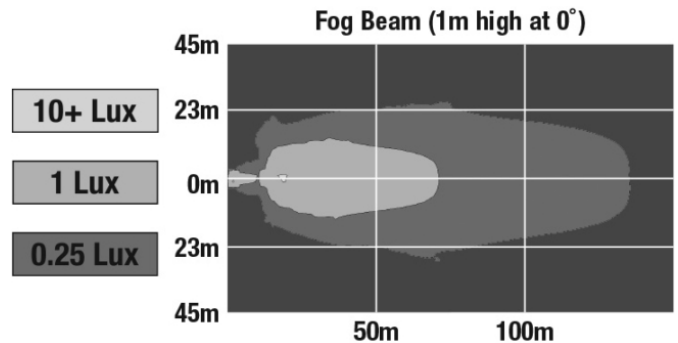

LED Work Light – Model 791

PRODUCT INFORMATION

Description	12V DOT/ECE LED Fog Light - 2 Light Kit
Height	49.40 mm / 1.94 in
Width	150.40 mm / 5.92 in
Depth	63.00 mm / 2.48 in
Shape	Rectangular
Outer Lens Material	Polycarbonate
Outer Lens Color	Clear
Housing Material	Die-Cast Aluminum
Housing Color	Black
Bezel Color	Black
Mounting Hardware Description	(x2) 1/4-20 x 1.50" Mounting Bolt
Mounting Type	Pedestal/Pendant
Minimum Operating Temperature	-45 °C / -49 °F
Maximum Operating Temperature	65 °C / 149 °F
Connector or Wiring	Integrated 2-Pin Deutsch Connector
Mating Connector	2-Pin Deutsch Weather-Proof Plug (DT06-2S)
Product Weight	0.80 lbs / 0.36 kgs
Shipping Weight	2.30 lbs / 1.04 kgs
Additional Information	Includes Universal Bracket Mounts for both lamps.

PHOTOMETRIC SPECIFICATIONS

Raw Lumen Output	800
Effective Lumen Output	250
Candela Output	6,700
Nominal LED Color Temperature	4750 K
Beam Pattern(s)	Forward Lighting - Fog

RELATED PRODUCTS

Part Number
1603511
12-24V LED Driving Light