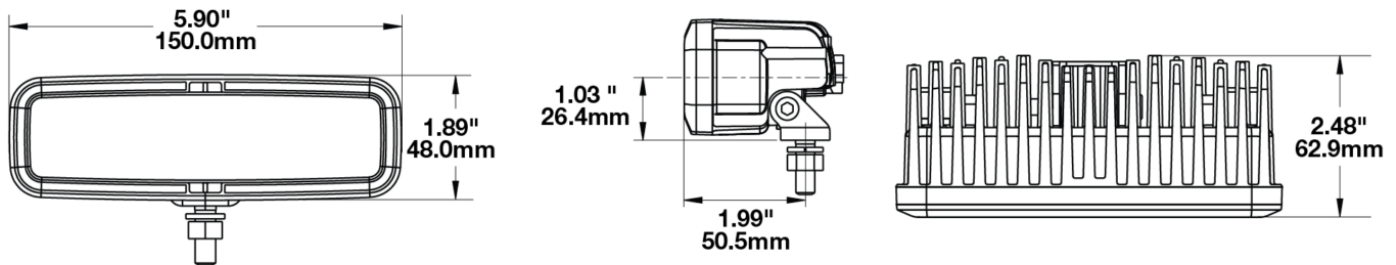

LED Work Light – Model 791

PRODUCT INFORMATION

Description	12V DOT/ECE LED Fog Light - 2 Light Kit
Height	49.40 mm / 1.94 in
Width	150.40 mm / 5.92 in
Depth	63.00 mm / 2.48 in
Shape	Rectangular
Outer Lens Material	Polycarbonate
Outer Lens Color	Clear
Housing Material	Die-Cast Aluminum
Housing Color	Black
Bezel Color	Black
Mounting Hardware Description	(x2) 1/4-20 x 1.50" Mounting Bolt
Mounting Type	Pedestal/Pendant
Minimum Operating Temperature	-45 °C / -49 °F
Maximum Operating Temperature	65 °C / 149 °F
Connector or Wiring	Integrated 2-Pin Deutsch Connector
Mating Connector	2-Pin Deutsch Weather-Proof Plug (DT06-2S)
Product Weight	0.80 lbs / 0.36 kgs
Shipping Weight	2.30 lbs / 1.04 kgs
Additional Information	Includes Universal Bracket Mounts for both lamps.

PRODUCT DIMENSIONS

ELECTRICAL SPECIFICATIONS

Input Voltage	12V DC
Operating Voltage	10-18V DC
Transient Spike Protection	150V Peak @ 1 HZ-100 Pulses
Red Wire	Power
Black Wire	Ground
Current Draw	0.55A @ 10V DC (Fog) 0.88A @ 12V DC (Fog) 1.10A @ 18V DC (Fog)

REGULATORY STANDARDS COMPLIANCE

Buy America Standards	ECE Reg 19
Eco Friendly	IEC IP69K
SAE J578	SAE J583
Tested to ECE Reg. 10 (Radiated Emissions only)	

PHOTOMETRIC SPECIFICATIONS

Raw Lumen Output	800
Effective Lumen Output	250
Candela Output	6,700
Nominal LED Color Temperature	4750 K
Beam Pattern(s)	Forward Lighting - Fog