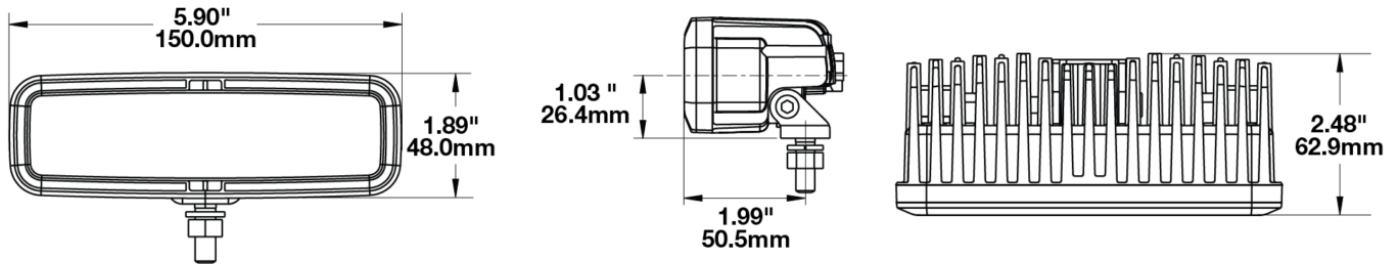

LED Work Light – Model 791

PRODUCT INFORMATION

Description	12V DOT/ECE LED Fog Light - 2 Light Kit
Height	49.40 mm / 1.94 in
Width	150.40 mm / 5.92 in
Depth	63.00 mm / 2.48 in
Shape	Rectangular
Outer Lens Material	Polycarbonate
Outer Lens Color	Clear
Housing Material	Die-Cast Aluminum
Housing Color	Black
Bezel Color	Black
Mounting Hardware Description	(x2) 1/4-20 x 1.50" Mounting Bolt
Mounting Type	Pedestal/Pendant
Minimum Operating Temperature	-45 °C / -49 °F
Maximum Operating Temperature	65 °C / 149 °F
Connector or Wiring	Integrated 2-Pin Deutsch Connector
Mating Connector	2-Pin Deutsch Weather-Proof Plug (DT06-2S)
Product Weight	1.00 lbs / 0.45 kgs
Shipping Weight	2.30 lbs / 1.04 kgs
Additional Information	Includes Universal Bracket Mounts for both lamps.

PRODUCT DIMENSIONS

ELECTRICAL SPECIFICATIONS

Input Voltage	12V DC
Operating Voltage	10-18V DC
Transient Spike Protection	150V Peak @ 1 HZ-100 Pulses
Red Wire	Power
Black Wire	Ground
Current Draw	0.55A @ 10V DC (Fog) 0.88A @ 12V DC (Fog) 1.10A @ 18V DC (Fog)

PHOTOMETRIC SPECIFICATIONS

Raw Lumen Output	800
Effective Lumen Output	250
Candela Output	6,700
Nominal LED Color Temperature	4750 K
Beam Pattern(s)	Forward Lighting - Fog

RELATED PRODUCTS

Part Number
1603511
12-24V LED Driving Light