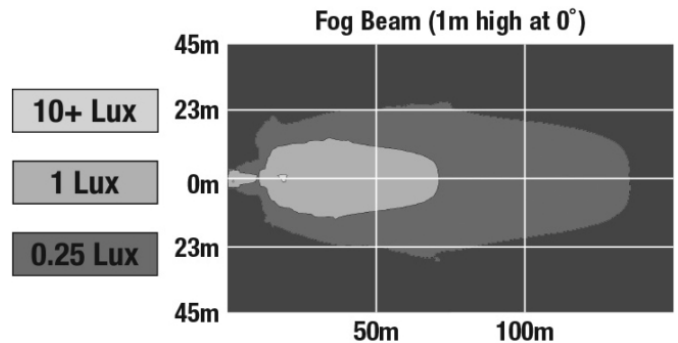

LED Work Light – Model 791

PRODUCT INFORMATION

Description	12V DOT/ECE LED Fog Light - 2 Light Kit
Height	49.40 mm / 1.94 in
Width	150.40 mm / 5.92 in
Depth	63.00 mm / 2.48 in
Shape	Rectangular
Outer Lens Material	Polycarbonate
Outer Lens Color	Clear
Housing Material	Die-Cast Aluminum
Housing Color	Black
Bezel Color	Black
Mounting Hardware Description	(x2) 1/4-20 x 1.50" Mounting Bolt
Mounting Type	Pedestal/Pendant
Minimum Operating Temperature	-45 °C / -49 °F
Maximum Operating Temperature	65 °C / 149 °F
Connector or Wiring	Integrated 2-Pin Deutsch Connector
Mating Connector	2-Pin Deutsch Weather-Proof Plug (DT06-2S)
Product Weight	1.00 lbs / 0.45 kgs
Shipping Weight	2.30 lbs / 1.04 kgs
Additional Information	Includes Universal Bracket Mounts for both lamps.

PHOTOMETRIC SPECIFICATIONS

Raw Lumen Output	800
Effective Lumen Output	250
Candela Output	6,700
Nominal LED Color Temperature	4750 K
Beam Pattern(s)	Forward Lighting - Fog

RELATED PRODUCTS

Part Number
1603511
12-24V LED Driving Light