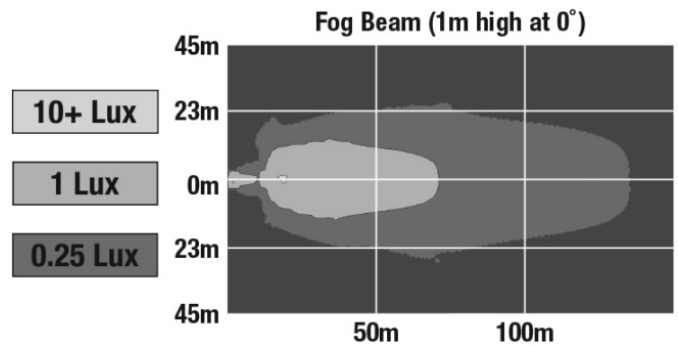

LED Work Light – Model 791

PRODUCT INFORMATION

Description	12V DOT/ECE LED Fog Light - 2 Light Kit
Height	49.40 mm / 1.94 in
Width	150.40 mm / 5.92 in
Depth	63.00 mm / 2.48 in
Shape	Rectangular
Outer Lens Material	Polycarbonate
Outer Lens Color	Clear
Housing Material	Die-Cast Aluminum
Housing Color	Black
Bezel Color	Black
Mounting Hardware Description	(x2) 1/4-20 x 1.50" Mounting Bolt
Mounting Type	Pedestal/Pendant
Minimum Operating Temperature	-45 °C / -49 °F
Maximum Operating Temperature	65 °C / 149 °F
Connector or Wiring	Integrated 2-Pin Deutsch Connector
Mating Connector	2-Pin Deutsch Weather-Proof Plug (DT06-2S)
Product Weight	0.80 lbs / 0.36 kgs
Shipping Weight	2.30 lbs / 1.04 kgs
Additional Information	Includes Universal Bracket Mounts for both lamps.

REGULATORY STANDARDS COMPLIANCE

Buy America Standards	ECE Reg 19
Eco Friendly	IEC IP69K
SAE J578	SAE J583
Tested to ECE Reg. 10 (Radiated Emissions only)	

PHOTOMETRIC SPECIFICATIONS

Raw Lumen Output	800
Effective Lumen Output	250
Candela Output	6,700
Nominal LED Color Temperature	4750 K
Beam Pattern(s)	Forward Lighting - Fog