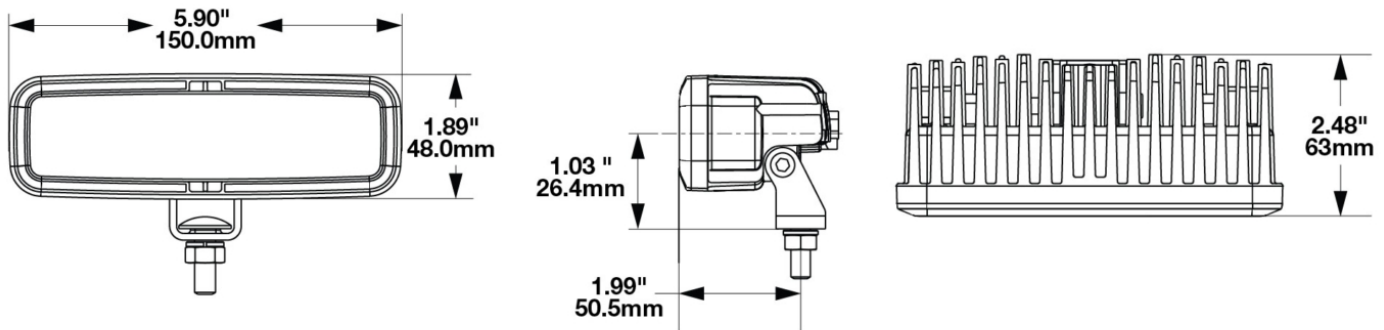

## PRODUCT INFORMATION

---

<b>Description</b>	12V DOT/ECE LED Fog Light
<b>Height</b>	48.40 mm / 1.91 in
<b>Width</b>	150.40 mm / 5.92 in
<b>Depth</b>	63.00 mm / 2.48 in
<b>Shape</b>	Rectangular
<b>Outer Lens Material</b>	Polycarbonate
<b>Outer Lens Color</b>	Clear
<b>Housing Material</b>	Die-Cast Aluminum
<b>Housing Color</b>	Black
<b>Bezel Color</b>	Black
<b>Mounting Hardware Description</b>	(x2) 8mm-20 x 25mm Mounting Bolt Bracket
<b>Mounting Type</b>	Pedestal/Pendant
<b>Minimum Operating Temperature</b>	-40 °C / -40 °F
<b>Maximum Operating Temperature</b>	65 °C / 149 °F
<b>Connector or Wiring</b>	Integrated 2-Pin Deutsch Connector
<b>Mating Connector</b>	2-Pin Deutsch Weather-Proof Plug (DT06-2S)
<b>Product Weight</b>	0.80 lbs / 0.36 kgs
<b>Shipping Weight</b>	1.20 lbs / 0.54 kgs

## PRODUCT DIMENSIONS