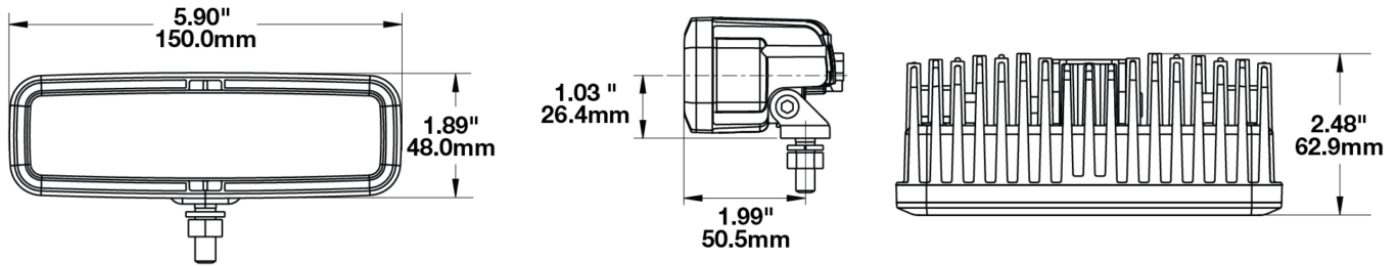

LED Work Light – Model 791

PRODUCT DIMENSIONS

ELECTRICAL SPECIFICATIONS

Input Voltage	12V DC
Operating Voltage	10-18V DC
Transient Spike Protection	150V Peak @ 1 HZ-100 Pulses
Red Wire	Power
Black Wire	Ground
Current Draw	0.55A @ 10V DC (Fog) 0.88A @ 12V DC (Fog) 1.10A @ 18V DC (Fog)

Print date: 2018-06-23

© 2018 J.W. Speaker Corporation • Germantown, WI U.S.A.
www.jwspeaker.com • speaker@jwspeaker.com • 262.251.6660