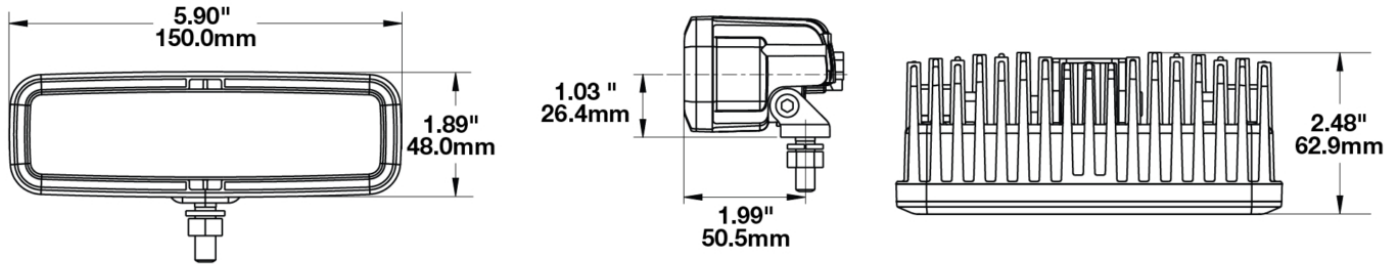

LED Work Light – Model 791

PRODUCT INFORMATION

Description	12V DOT/ECE LED Fog Light
Height	48.40 mm / 1.91 in
Width	150.40 mm / 5.92 in
Depth	63.00 mm / 2.48 in
Shape	Rectangular
Outer Lens Material	Polycarbonate
Outer Lens Color	Clear
Housing Material	Die-Cast Aluminum
Housing Color	Black
Bezel Color	Black
Mounting Hardware Description	(x2) 5/16-18 x 1.00" Mounting Bolt
Mounting Type	Pedestal/Pendant
Minimum Operating Temperature	-40 °C / -40 °F
Maximum Operating Temperature	65 °C / 149 °F
Connector or Wiring	Integrated 2-Pin Deutsch Connector
Mating Connector	2-Pin Deutsch Weather-Proof Plug (DT06-2S)
Product Weight	0.80 lbs / 0.36 kgs
Shipping Weight	1.20 lbs / 0.54 kgs

PRODUCT DIMENSIONS

ELECTRICAL SPECIFICATIONS

Input Voltage	12V DC
Operating Voltage	10-18V DC
Transient Spike Protection	150V Peak @ 1 HZ-100 Pulses
Red Wire	Power
Black Wire	Ground
Current Draw	0.55A @ 10V DC (Fog) 0.88A @ 12V DC (Fog) 1.10A @ 18V DC (Fog)

PHOTOMETRIC SPECIFICATIONS

Raw Lumen Output	800
Effective Lumen Output	250
Candela Output	6,700
Nominal LED Color Temperature	4750 K
Beam Pattern(s)	Forward Lighting - Fog

APPLICATIONS

PRODUCT WARNINGS

For California residents: