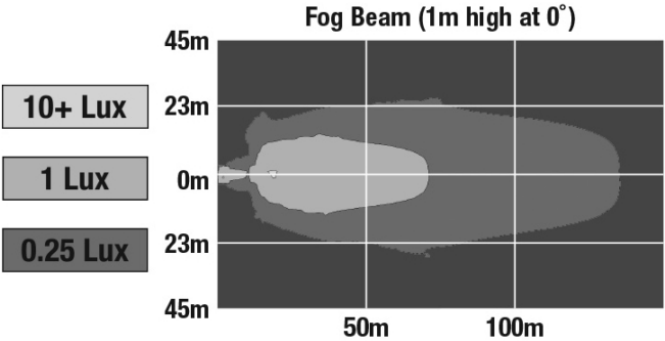

LED Work Light – Model 791

PRODUCT INFORMATION

Description	12V DOT/ECE LED Fog Light
Height	48.40 mm / 1.91 in
Width	150.40 mm / 5.92 in
Depth	63.00 mm / 2.48 in
Shape	Rectangular
Outer Lens Material	Polycarbonate
Outer Lens Color	Clear
Housing Material	Die-Cast Aluminum
Housing Color	Black
Bezel Color	Black
Mounting Hardware Description	(x2) 5/16-18 x 1.00" Mounting Bolt
Mounting Type	Pedestal/Pendant
Minimum Operating Temperature	-40 °C / -40 °F
Maximum Operating Temperature	65 °C / 149 °F
Connector or Wiring	Integrated 2-Pin Deutsch Connector
Mating Connector	2-Pin Deutsch Weather-Proof Plug (DT06-2S)
Product Weight	1.00 lbs / 0.45 kgs
Shipping Weight	1.20 lbs / 0.54 kgs

PHOTOMETRIC SPECIFICATIONS

Raw Lumen Output	800
Effective Lumen Output	250
Candela Output	6,700
Nominal LED Color Temperature	4750 K
Beam Pattern(s)	Forward Lighting - Fog

APPLICATIONS

Print date: 2018-06-23