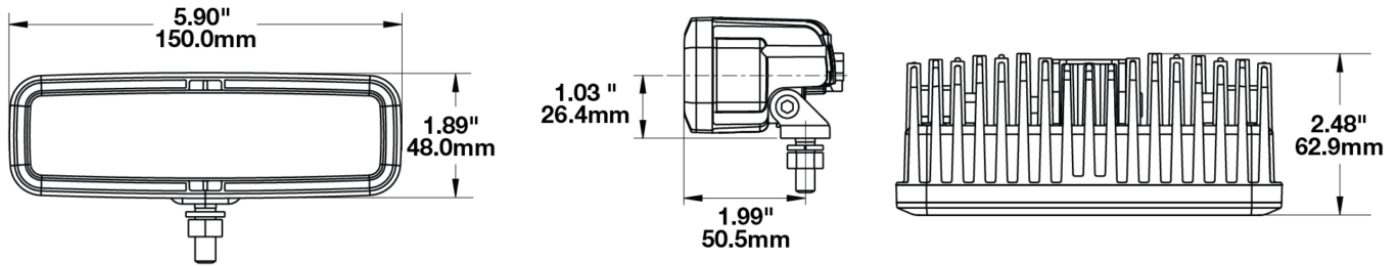

LED Work Light – Model 791

PRODUCT INFORMATION

Description	12V DOT/ECE LED Fog Light
Height	48.40 mm / 1.91 in
Width	150.40 mm / 5.92 in
Depth	63.00 mm / 2.48 in
Shape	Rectangular
Outer Lens Material	Polycarbonate
Outer Lens Color	Clear
Housing Material	Die-Cast Aluminum
Housing Color	Black
Bezel Color	Black
Mounting Hardware Description	(x2) 5/16-18 x 1.00" Mounting Bolt
Mounting Type	Pedestal/Pendant
Minimum Operating Temperature	-40 °C / -40 °F
Maximum Operating Temperature	65 °C / 149 °F
Connector or Wiring	Integrated 2-Pin Deutsch Connector
Mating Connector	2-Pin Deutsch Weather-Proof Plug (DT06-2S)
Product Weight	1.00 lbs / 0.45 kgs
Shipping Weight	1.20 lbs / 0.54 kgs

PRODUCT DIMENSIONS

ELECTRICAL SPECIFICATIONS

Input Voltage	12V DC
Operating Voltage	10-18V DC
Transient Spike Protection	150V Peak @ 1 HZ-100 Pulses
Red Wire	Power
Black Wire	Ground
Current Draw	0.55A @ 10V DC (Fog) 0.88A @ 12V DC (Fog) 1.10A @ 18V DC (Fog)

PHOTOMETRIC SPECIFICATIONS

Raw Lumen Output	800
Effective Lumen Output	250
Candela Output	6,700
Nominal LED Color Temperature	4750 K
Beam Pattern(s)	Forward Lighting - Fog

APPLICATIONS

Print date: 2018-06-23