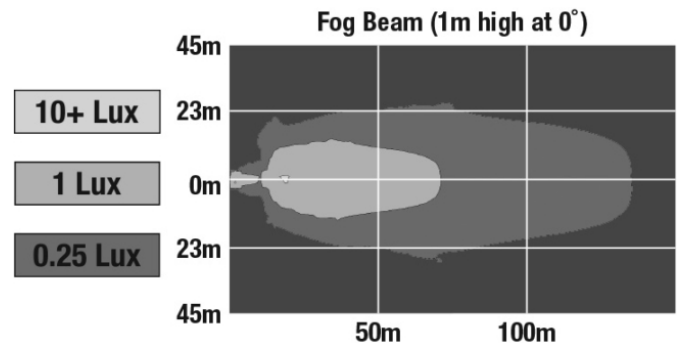

## PRODUCT DIMENSIONS

## PHOTOMETRIC SPECIFICATIONS

<b>Raw Lumen Output</b>	800
<b>Effective Lumen Output</b>	250
<b>Candela Output</b>	6,700
<b>Nominal LED Color Temperature</b>	4750 K
<b>Beam Pattern(s)</b>	Forward Lighting - Fog