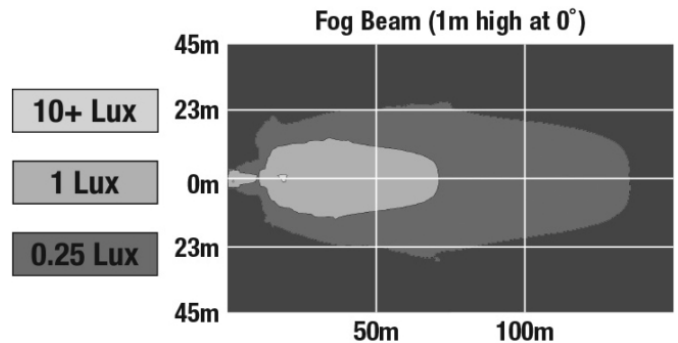

LED Work Light – Model 791

PRODUCT INFORMATION

Description	12V DOT/ECE LED Fog Light
Height	48.40 mm / 1.91 in
Width	150.40 mm / 5.92 in
Depth	63.00 mm / 2.48 in
Shape	Rectangular
Outer Lens Material	Polycarbonate
Outer Lens Color	Clear
Housing Material	Die-Cast Aluminum
Housing Color	Black
Bezel Color	Black
Mounting Hardware Description	(x2) 5/16-18 x 1.00" Mounting Bolt
Mounting Type	Pedestal/Pendant
Minimum Operating Temperature	-40 °C / -40 °F
Maximum Operating Temperature	65 °C / 149 °F
Connector or Wiring	Integrated 2-Pin Deutsch Connector
Mating Connector	2-Pin Deutsch Weather-Proof Plug (DT06-2S)
Product Weight	0.80 lbs / 0.36 kgs
Shipping Weight	1.20 lbs / 0.54 kgs

PHOTOMETRIC SPECIFICATIONS

Raw Lumen Output	800
Effective Lumen Output	250
Candela Output	6,700
Nominal LED Color Temperature	4750 K
Beam Pattern(s)	Forward Lighting - Fog

APPLICATIONS

Print date: 2018-11-21