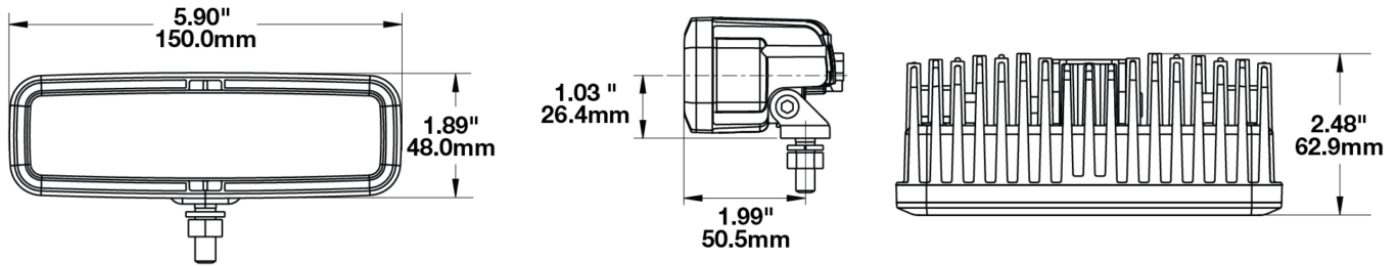

LED Work Light – Model 791

PRODUCT INFORMATION

Description	12V DOT/ECE LED Fog Light
Height	48.40 mm / 1.91 in
Width	150.40 mm / 5.92 in
Depth	63.00 mm / 2.48 in
Shape	Rectangular
Outer Lens Material	Polycarbonate
Outer Lens Color	Clear
Housing Material	Die-Cast Aluminum
Housing Color	Black
Bezel Color	Black
Mounting Hardware Description	(x2) 5/16-18 x 1.00" Mounting Bolt
Mounting Type	Pedestal/Pendant
Minimum Operating Temperature	-40 °C / -40 °F
Maximum Operating Temperature	65 °C / 149 °F
Connector or Wiring	Integrated 2-Pin Deutsch Connector
Mating Connector	2-Pin Deutsch Weather-Proof Plug (DT06-2S)
Product Weight	1.00 lbs / 0.45 kgs
Shipping Weight	1.20 lbs / 0.54 kgs

PRODUCT DIMENSIONS

ELECTRICAL SPECIFICATIONS

Input Voltage	12V DC
Operating Voltage	10-18V DC
Transient Spike Protection	150V Peak @ 1 HZ-100 Pulses
Red Wire	Power
Black Wire	Ground
Current Draw	0.55A @ 10V DC (Fog) 0.88A @ 12V DC (Fog) 1.10A @ 18V DC (Fog)

PHOTOMETRIC SPECIFICATIONS

Raw Lumen Output	800
Effective Lumen Output	250
Candela Output	6,700
Nominal LED Color Temperature	4750 K
Beam Pattern(s)	Forward Lighting - Fog

APPLICATIONS

Print date: 2017-11-25