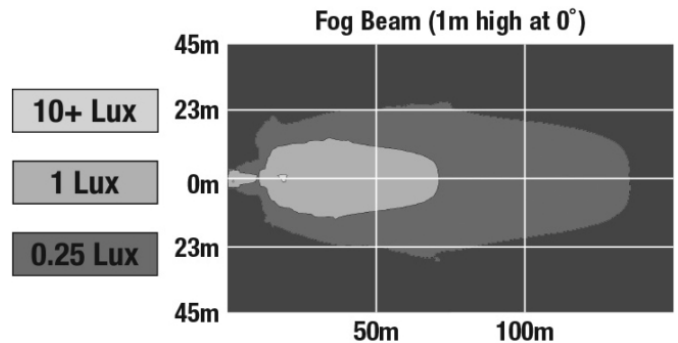

## PRODUCT DIMENSIONS

## PHOTOMETRIC SPECIFICATIONS

<b>Raw Lumen Output</b>	800
<b>Effective Lumen Output</b>	250
<b>Candela Output</b>	6,700
<b>Nominal LED Color Temperature</b>	4750 K
<b>Beam Pattern(s)</b>	Forward Lighting - Fog