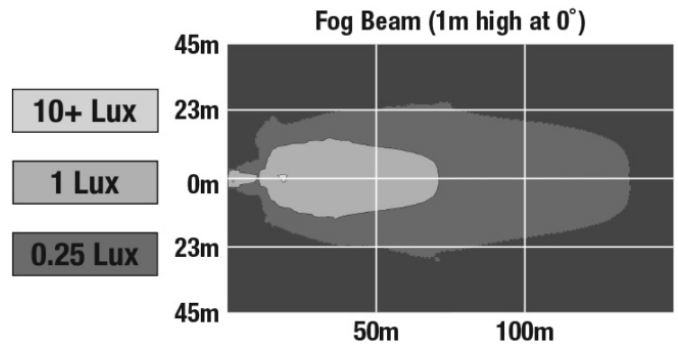

LED Work Light – Model 791

PRODUCT INFORMATION

Description	12V DOT/ECE LED Fog Light
Height	48.40 mm / 1.91 in
Width	150.40 mm / 5.92 in
Depth	63.00 mm / 2.48 in
Shape	Rectangular
Outer Lens Material	Polycarbonate
Outer Lens Color	Clear
Housing Material	Die-Cast Aluminum
Housing Color	Black
Bezel Color	Black
Mounting Hardware Description	(x2) 5/16-18 x 1.00" Mounting Bolt
Mounting Type	Pedestal/Pendant
Minimum Operating Temperature	-40 °C / -40 °F
Maximum Operating Temperature	65 °C / 149 °F
Connector or Wiring	Integrated 2-Pin Deutsch Connector
Mating Connector	2-Pin Deutsch Weather-Proof Plug (DT06-2S)
Product Weight	1.00 lbs / 0.45 kgs
Shipping Weight	1.20 lbs / 0.54 kgs

PHOTOMETRIC SPECIFICATIONS

Raw Lumen Output	800
Effective Lumen Output	250
Candela Output	6,700
Nominal LED Color Temperature	4750 K
Beam Pattern(s)	Forward Lighting - Fog

APPLICATIONS

Print date: 2018-04-22