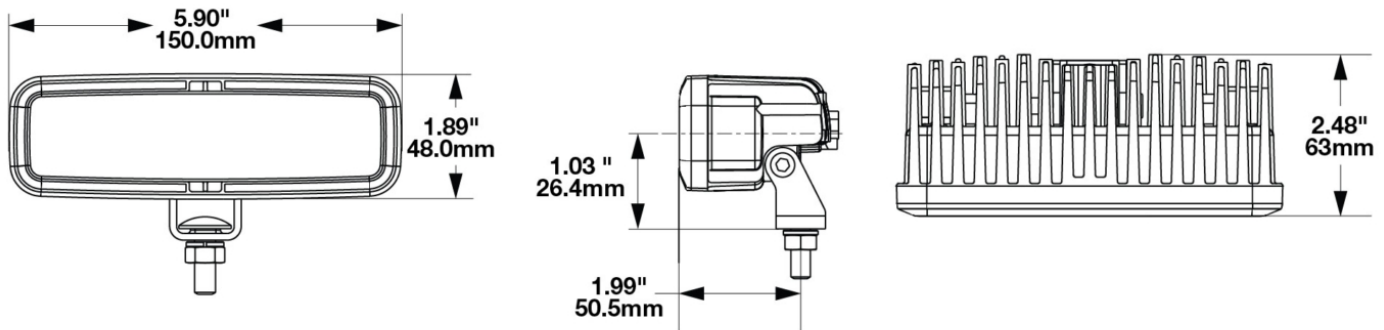

LED Work Light – Model 791

PRODUCT INFORMATION

Description	12V DOT/ECE LED Fog Light
Height	48.40 mm / 1.91 in
Width	150.40 mm / 5.92 in
Depth	63.00 mm / 2.48 in
Shape	Rectangular
Outer Lens Material	Polycarbonate
Outer Lens Color	Clear
Housing Material	Die-Cast Aluminum
Housing Color	Black
Bezel Color	Black
Mounting Hardware Description	(x2) 8mm-20 x 25mm Mounting Bolt Bracket
Mounting Type	Pedestal/Pendant
Minimum Operating Temperature	-40 °C / -40 °F
Maximum Operating Temperature	65 °C / 149 °F
Connector or Wiring	Integrated 2-Pin Deutsch Connector
Mating Connector	2-Pin Deutsch Weather-Proof Plug (DT06-2S)
Product Weight	0.80 lbs / 0.36 kgs
Shipping Weight	1.20 lbs / 0.54 kgs

PRODUCT DIMENSIONS

ELECTRICAL SPECIFICATIONS

Input Voltage	12V DC
Operating Voltage	10-18V DC
Transient Spike Protection	150V Peak @ 1 HZ-100 Pulses
Red Wire	Power
Black Wire	Ground
Current Draw	0.55A @ 10V DC (Fog) 0.88A @ 12V DC (Fog) 1.10A @ 18V DC (Fog)

J.W. SPEAKER
Engineered. Lighting. Solutions.

LED Work Light – Model 791

PHOTOMETRIC SPECIFICATIONS

Raw Lumen Output	800
Effective Lumen Output	250
Candela Output	6,700
Nominal LED Color Temperature	4750 K
Beam Pattern(s)	Forward Lighting - Fog