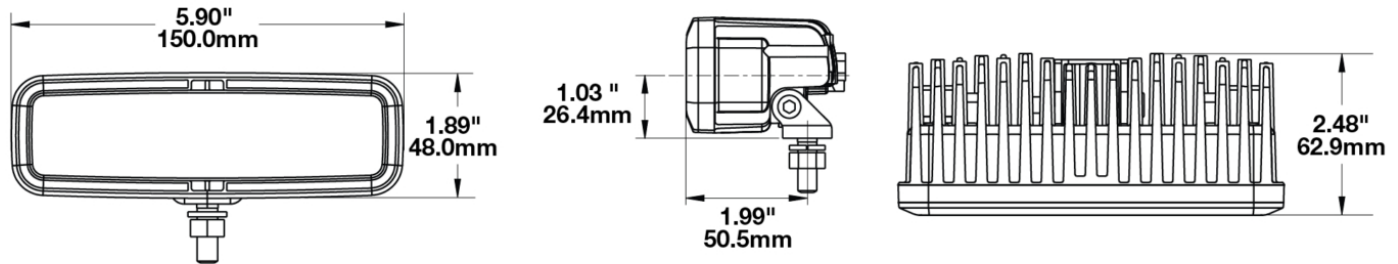

## PRODUCT INFORMATION

<b>Description</b>	12V DOT/ECE LED Fog Light
<b>Height</b>	48.40 mm / 1.91 in
<b>Width</b>	150.40 mm / 5.92 in
<b>Depth</b>	63.00 mm / 2.48 in
<b>Shape</b>	Rectangular
<b>Outer Lens Material</b>	Polycarbonate
<b>Outer Lens Color</b>	Clear
<b>Housing Material</b>	Die-Cast Aluminum
<b>Housing Color</b>	Black
<b>Bezel Color</b>	Black
<b>Mounting Hardware Description</b>	(x2) 5/16-18 x 1.00" Mounting Bolt
<b>Mounting Type</b>	Pedestal/Pendant
<b>Minimum Operating Temperature</b>	-40 °C / -40 °F
<b>Maximum Operating Temperature</b>	65 °C / 149 °F
<b>Connector or Wiring</b>	Integrated 2-Pin Deutsch Connector
<b>Mating Connector</b>	2-Pin Deutsch Weather-Proof Plug (DT06-2S)
<b>Product Weight</b>	1.00 lbs / 0.45 kgs
<b>Shipping Weight</b>	1.20 lbs / 0.54 kgs

## PRODUCT DIMENSIONS