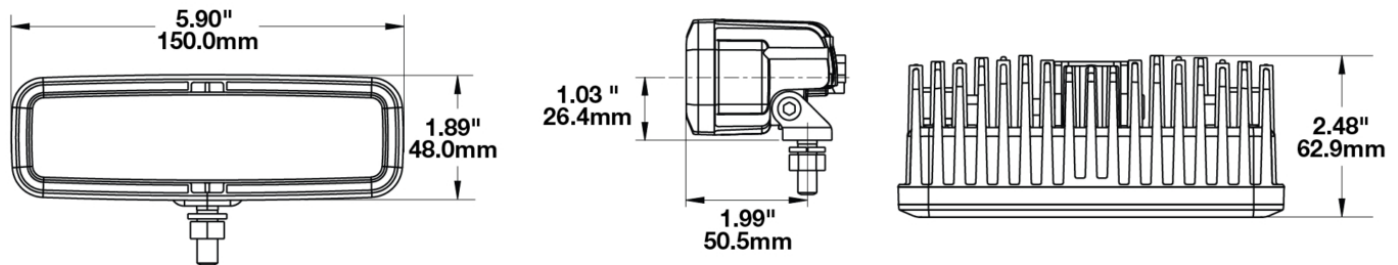

LED Work Light – Model 791

PRODUCT INFORMATION

Description	12V DOT/ECE LED Fog Light
Height	48.40 mm / 1.91 in
Width	150.40 mm / 5.92 in
Depth	63.00 mm / 2.48 in
Shape	Rectangular
Outer Lens Material	Polycarbonate
Outer Lens Color	Clear
Housing Material	Die-Cast Aluminum
Housing Color	Black
Bezel Color	Black
Mounting Hardware Description	(x2) 5/16-18 x 1.00" Mounting Bolt
Mounting Type	Pedestal/Pendant
Minimum Operating Temperature	-40 °C / -40 °F
Maximum Operating Temperature	65 °C / 149 °F
Connector or Wiring	Integrated 2-Pin Deutsch Connector
Mating Connector	2-Pin Deutsch Weather-Proof Plug (DT06-2S)
Product Weight	0.80 lbs / 0.36 kgs
Shipping Weight	1.20 lbs / 0.54 kgs

PRODUCT DIMENSIONS

ELECTRICAL SPECIFICATIONS

Input Voltage	12V DC
Operating Voltage	10-18V DC
Transient Spike Protection	150V Peak @ 1 HZ-100 Pulses
Red Wire	Power
Black Wire	Ground
Current Draw	0.55A @ 10V DC (Fog) 0.88A @ 12V DC (Fog) 1.10A @ 18V DC (Fog)

REGULATORY STANDARDS COMPLIANCE

Buy America Standards	ECE Reg 19
Eco Friendly	IEC IP69K
SAE J578	SAE J583
Tested to ECE Reg. 10 (Radiated Emissions only)	

PHOTOMETRIC SPECIFICATIONS

Raw Lumen Output	800
Effective Lumen Output	250
Candela Output	6,700
Nominal LED Color Temperature	4750 K
Beam Pattern(s)	Forward Lighting - Fog