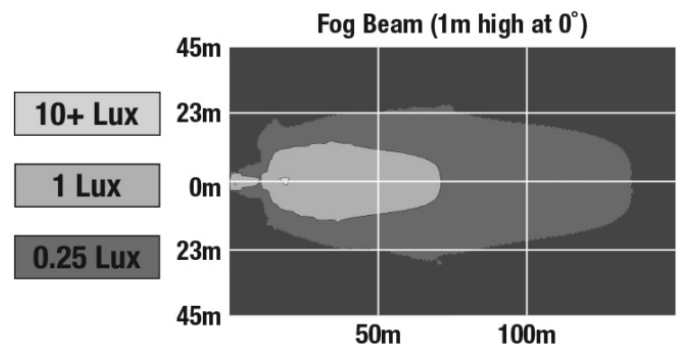

LED Work Light – Model 791

PRODUCT INFORMATION

Description	12V DOT/ECE LED Fog Light
Height	48.40 mm / 1.91 in
Width	150.40 mm / 5.92 in
Depth	63.00 mm / 2.48 in
Shape	Rectangular
Outer Lens Material	Polycarbonate
Outer Lens Color	Clear
Housing Material	Die-Cast Aluminum
Housing Color	Black
Bezel Color	Black
Mounting Hardware Description	(x2) 5/16-18 x 1.00" Mounting Bolt
Mounting Type	Pedestal/Pendant
Minimum Operating Temperature	-40 °C / -40 °F
Maximum Operating Temperature	65 °C / 149 °F
Connector or Wiring	Integrated 2-Pin Deutsch Connector
Mating Connector	2-Pin Deutsch Weather-Proof Plug (DT06-2S)
Product Weight	0.80 lbs / 0.36 kgs
Shipping Weight	1.20 lbs / 0.54 kgs

REGULATORY STANDARDS COMPLIANCE

Buy America Standards	ECE Reg 19
Eco Friendly	IEC IP69K
SAE J578	SAE J583
Tested to ECE Reg. 10 (Radiated Emissions only)	

PHOTOMETRIC SPECIFICATIONS

Raw Lumen Output	800
Effective Lumen Output	250
Candela Output	6,700
Nominal LED Color Temperature	4750 K
Beam Pattern(s)	Forward Lighting - Fog