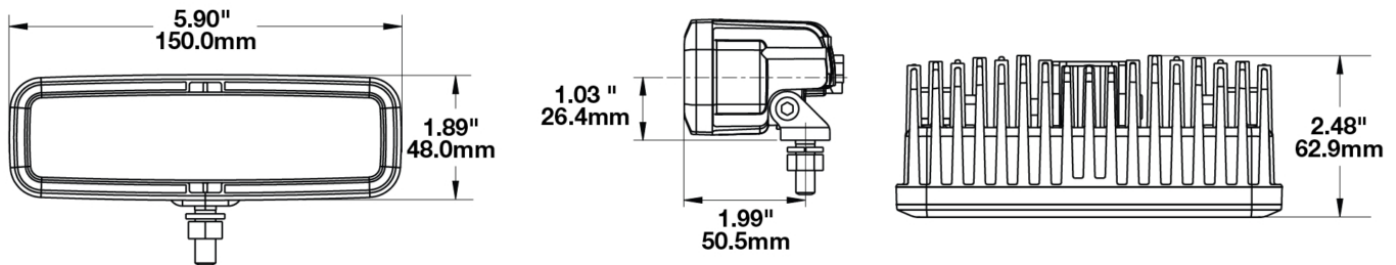

## PRODUCT INFORMATION

---

<b>Description</b>	12V DOT/ECE LED Fog Light
<b>Height</b>	48.40 mm / 1.91 in
<b>Width</b>	150.40 mm / 5.92 in
<b>Depth</b>	63.00 mm / 2.48 in
<b>Shape</b>	Rectangular
<b>Outer Lens Material</b>	Polycarbonate
<b>Outer Lens Color</b>	Clear
<b>Housing Material</b>	Die-Cast Aluminum
<b>Housing Color</b>	Black
<b>Bezel Color</b>	Black
<b>Mounting Hardware Description</b>	(x2) 5/16-18 x 1.00" Mounting Bolt
<b>Mounting Type</b>	Pedestal/Pendant
<b>Minimum Operating Temperature</b>	-40 °C / -40 °F
<b>Maximum Operating Temperature</b>	65 °C / 149 °F
<b>Connector or Wiring</b>	Integrated 2-Pin Deutsch Connector
<b>Mating Connector</b>	2-Pin Deutsch Weather-Proof Plug (DT06-2S)
<b>Product Weight</b>	0.80 lbs / 0.36 kgs
<b>Shipping Weight</b>	1.20 lbs / 0.54 kgs

## PRODUCT DIMENSIONS