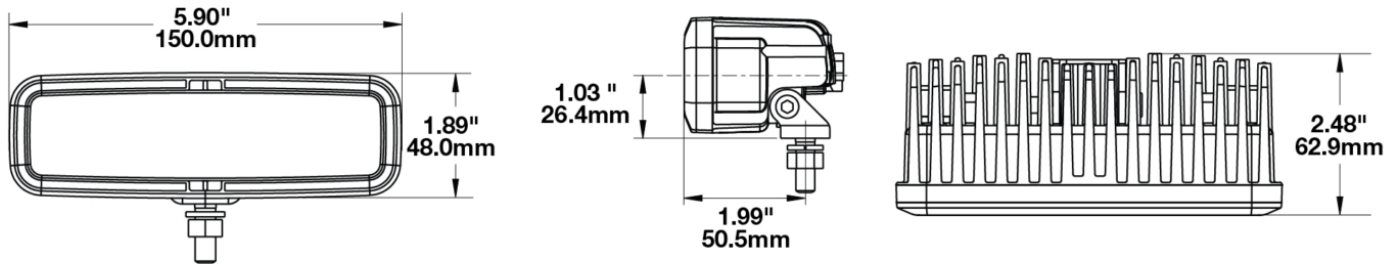

LED Work Light – Model 791

PRODUCT DIMENSIONS

ELECTRICAL SPECIFICATIONS

Input Voltage	12V DC
Operating Voltage	10-18V DC
Transient Spike Protection	150V Peak @ 1 HZ-100 Pulses
Red Wire	Power
Black Wire	Ground
Current Draw	0.55A @ 10V DC (Fog) 0.88A @ 12V DC (Fog) 1.10A @ 18V DC (Fog)

Print date: 2019-02-17

© 2019 J.W. Speaker Corporation • Germantown, WI U.S.A.
www.jwspeaker.com • speaker@jwspeaker.com • 262.251.6660