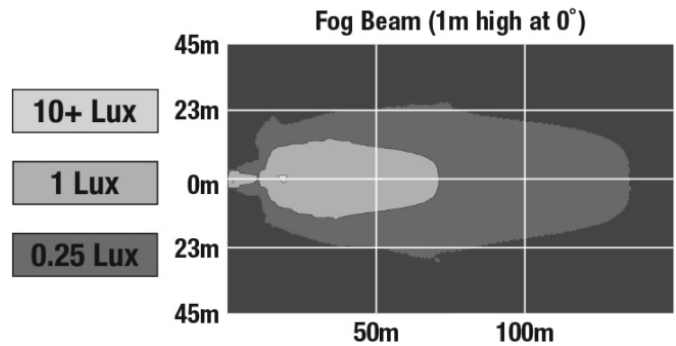

## PRODUCT DIMENSIONS

## PHOTOMETRIC SPECIFICATIONS

<b>Raw Lumen Output</b>	800
<b>Effective Lumen Output</b>	250
<b>Candela Output</b>	6,700
<b>Nominal LED Color Temperature</b>	4750 K
<b>Beam Pattern(s)</b>	Forward Lighting - Fog