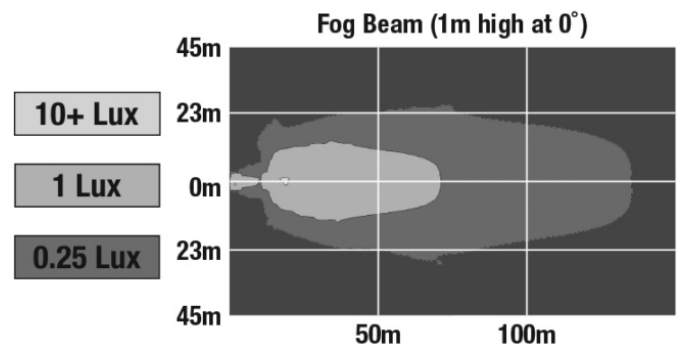

LED Work Light – Model 791

PRODUCT INFORMATION

Description	12V DOT/ECE LED Fog Light
Height	48.40 mm / 1.91 in
Width	150.40 mm / 5.92 in
Depth	63.00 mm / 2.48 in
Shape	Rectangular
Outer Lens Material	Polycarbonate
Outer Lens Color	Clear
Housing Material	Die-Cast Aluminum
Housing Color	Black
Bezel Color	Black
Mounting Hardware Description	(x2) 5/16-18 x 1.00" Mounting Bolt
Mounting Type	Pedestal/Pendant
Minimum Operating Temperature	-40 °C / -40 °F
Maximum Operating Temperature	65 °C / 149 °F
Connector or Wiring	Integrated 2-Pin Deutsch Connector
Mating Connector	2-Pin Deutsch Weather-Proof Plug (DT06-2S)
Product Weight	0.80 lbs / 0.36 kgs
Shipping Weight	1.20 lbs / 0.54 kgs

PHOTOMETRIC SPECIFICATIONS

Raw Lumen Output	800
Effective Lumen Output	250
Candela Output	6,700
Nominal LED Color Temperature	4750 K
Beam Pattern(s)	Forward Lighting - Fog

APPLICATIONS

PRODUCT WARNINGS

For California residents: