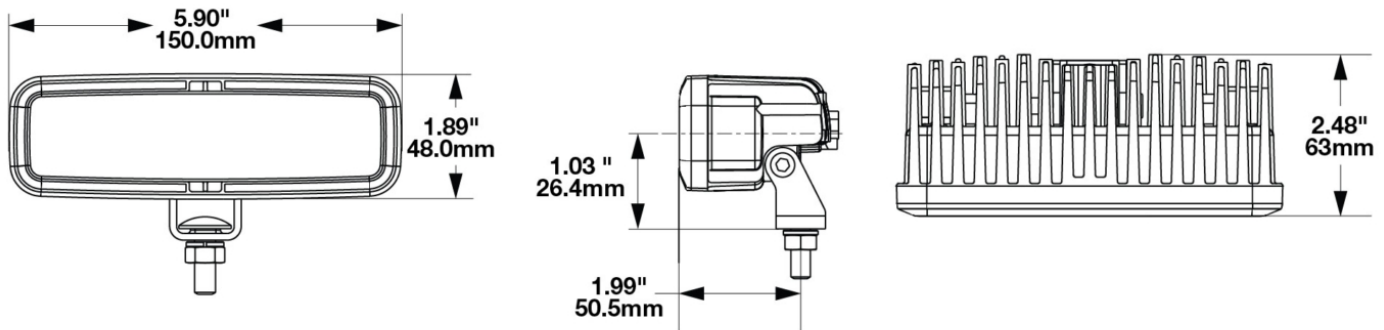

LED Work Light – Model 791

PRODUCT DIMENSIONS

ELECTRICAL SPECIFICATIONS

Input Voltage	12V DC
Operating Voltage	10-18V DC
Transient Spike Protection	150V Peak @ 1 HZ-100 Pulses
Red Wire	Power
Black Wire	Ground
Current Draw	0.55A @ 10V DC (Fog) 0.88A @ 12V DC (Fog) 1.10A @ 18V DC (Fog)