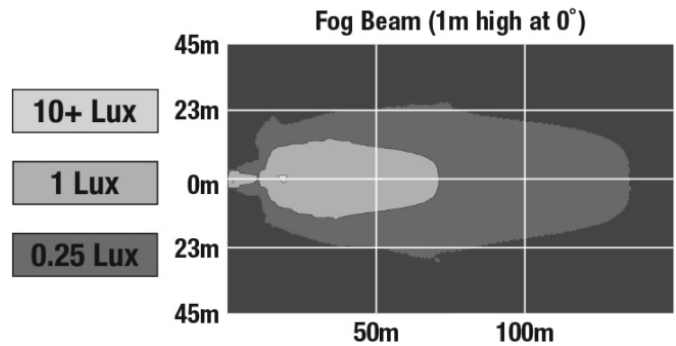

LED Work Light – Model 791

PRODUCT INFORMATION

Description	12V DOT/ECE LED Fog Light
Height	48.40 mm / 1.91 in
Width	150.40 mm / 5.92 in
Depth	63.00 mm / 2.48 in
Shape	Rectangular
Outer Lens Material	Polycarbonate
Outer Lens Color	Clear
Housing Material	Die-Cast Aluminum
Housing Color	Black
Bezel Color	Black
Mounting Hardware Description	(x2) 8mm-20 x 25mm Mounting Bolt Bracket
Mounting Type	Pedestal/Pendant
Minimum Operating Temperature	-40 °C / -40 °F
Maximum Operating Temperature	65 °C / 149 °F
Connector or Wiring	Integrated 2-Pin Deutsch Connector
Mating Connector	2-Pin Deutsch Weather-Proof Plug (DT06-2S)
Product Weight	0.80 lbs / 0.36 kgs
Shipping Weight	1.20 lbs / 0.54 kgs

J.W. SPEAKER
Engineered. Lighting. Solutions.

LED Work Light – Model 791

PHOTOMETRIC SPECIFICATIONS

Raw Lumen Output	800
Effective Lumen Output	250
Candela Output	6,700
Nominal LED Color Temperature	4750 K
Beam Pattern(s)	Forward Lighting - Fog