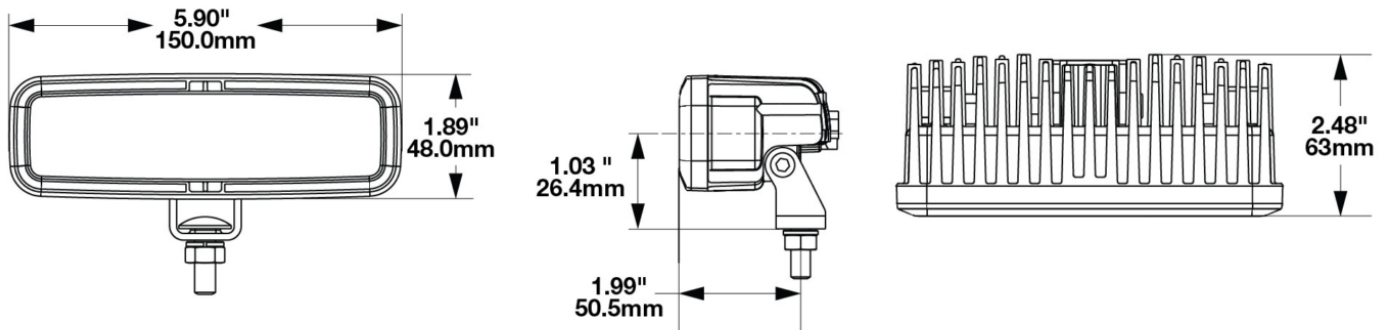

## PRODUCT INFORMATION

<b>Description</b>	12V DOT/ECE LED Fog Light
<b>Height</b>	48.40 mm / 1.91 in
<b>Width</b>	150.40 mm / 5.92 in
<b>Depth</b>	63.00 mm / 2.48 in
<b>Shape</b>	Rectangular
<b>Outer Lens Material</b>	Polycarbonate
<b>Outer Lens Color</b>	Clear
<b>Housing Material</b>	Die-Cast Aluminum
<b>Housing Color</b>	Black
<b>Bezel Color</b>	Black
<b>Mounting Hardware Description</b>	(x2) 8mm-20 x 25mm Mounting Bolt Bracket
<b>Mounting Type</b>	Pedestal/Pendant
<b>Minimum Operating Temperature</b>	-40 °C / -40 °F
<b>Maximum Operating Temperature</b>	65 °C / 149 °F
<b>Connector or Wiring</b>	Integrated 2-Pin Deutsch Connector
<b>Mating Connector</b>	2-Pin Deutsch Weather-Proof Plug (DT06-2S)
<b>Product Weight</b>	0.80 lbs / 0.36 kgs
<b>Shipping Weight</b>	1.20 lbs / 0.54 kgs

## PRODUCT DIMENSIONS