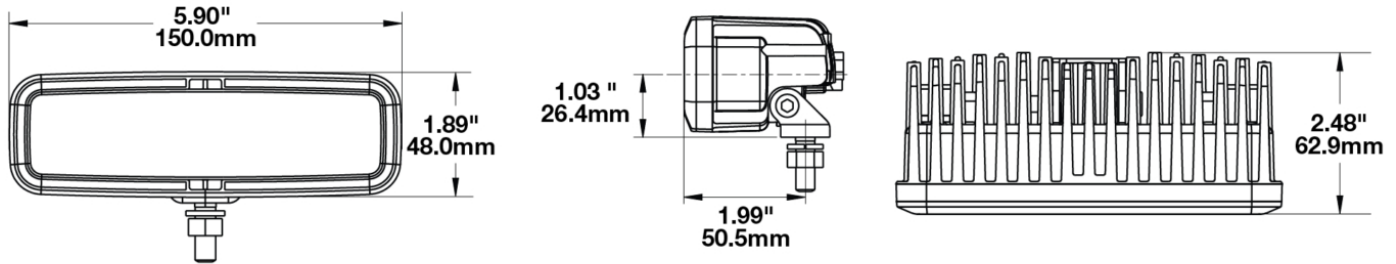

LED Work Light – Model 791

PRODUCT INFORMATION

Description	12-24V LED Driving Light with Flood Beam Pattern
Height	48.00 mm / 1.89 in
Width	150.00 mm / 5.91 in
Depth	62.90 mm / 2.48 in
Shape	Rectangular
Outer Lens Material	Polycarbonate
Outer Lens Color	Clear
Housing Material	Aluminum
Housing Color	Black
Bezel Color	Chrome
Mounting Hardware Description	(x1) Bracket
Mounting Type	Bracket
Minimum Operating Temperature	-40 °C / -40 °F
Maximum Operating Temperature	65 °C / 149 °F
Connector or Wiring	Deutsch DT04-2P
Mating Connector	Deutsch DT06-2S
Product Weight	0.91 lbs / 0.41 kgs
Shipping Weight	1.10 lbs / 0.5 kgs

PRODUCT DIMENSIONS

ELECTRICAL SPECIFICATIONS

Input Voltage	12-24V DC
Operating Voltage	9-32V DC
Transient Spike Protection	150V Peak @ 1 HZ-100 Pulses
Current Draw	1.27A @ 12V DC 0.78A @ 24V DC

REGULATORY STANDARDS COMPLIANCE

LED Work Light – Model 791

PHOTOMETRIC SPECIFICATIONS

Raw Lumen Output	1,820
Effective Lumen Output	1,200
Nominal LED Color Temperature	5000 K
Beam Pattern(s)	Forward Lighting - Flood (Standard)

APPLICATIONS