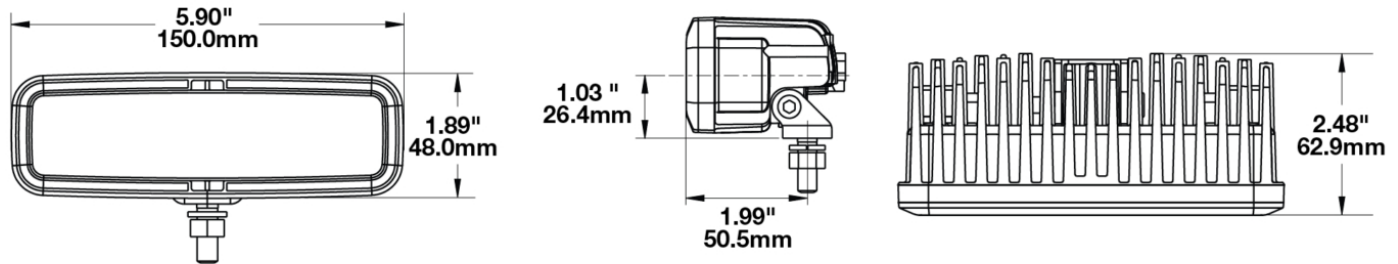

## PRODUCT INFORMATION

<b>Description</b>	12-24V LED Driving Light with Flood Beam Pattern
<b>Height</b>	48.00 mm / 1.89 in
<b>Width</b>	150.00 mm / 5.91 in
<b>Depth</b>	62.90 mm / 2.48 in
<b>Shape</b>	Rectangular
<b>Outer Lens Material</b>	Polycarbonate
<b>Outer Lens Color</b>	Clear
<b>Housing Material</b>	Aluminum
<b>Housing Color</b>	Black
<b>Bezel Color</b>	Chrome
<b>Mounting Hardware Description</b>	(x1) Bracket
<b>Mounting Type</b>	Bracket
<b>Minimum Operating Temperature</b>	-40 °C / -40 °F
<b>Maximum Operating Temperature</b>	65 °C / 149 °F
<b>Connector or Wiring</b>	Deutsch DT04-2P
<b>Mating Connector</b>	Deutsch DT06-2S
<b>Product Weight</b>	0.87 lbs / 0.39 kgs
<b>Shipping Weight</b>	1.10 lbs / 0.5 kgs

## PRODUCT DIMENSIONS