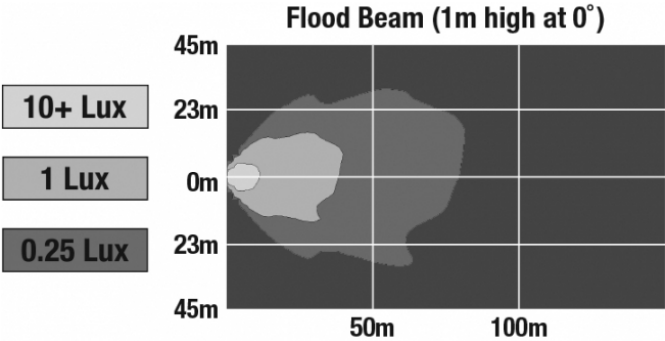

## PRODUCT INFORMATION

<b>Description</b>	12-24V LED Driving Light with Flood Beam Pattern
<b>Height</b>	48.00 mm / 1.89 in
<b>Width</b>	150.00 mm / 5.91 in
<b>Depth</b>	62.90 mm / 2.48 in
<b>Shape</b>	Rectangular
<b>Outer Lens Material</b>	Polycarbonate
<b>Outer Lens Color</b>	Clear
<b>Housing Material</b>	Aluminum
<b>Housing Color</b>	Black
<b>Bezel Color</b>	Chrome
<b>Mounting Hardware Description</b>	(x1) Bracket
<b>Mounting Type</b>	Bracket
<b>Minimum Operating Temperature</b>	-40 °C / -40 °F
<b>Maximum Operating Temperature</b>	65 °C / 149 °F
<b>Connector or Wiring</b>	Deutsch DT04-2P
<b>Mating Connector</b>	Deutsch DT06-2S
<b>Product Weight</b>	0.87 lbs / 0.39 kgs
<b>Shipping Weight</b>	1.10 lbs / 0.5 kgs

## PRODUCT DIMENSIONS

## PHOTOMETRIC SPECIFICATIONS

Raw Lumen Output 1,820  
 Effective Lumen Output 1,200  
 Nominal LED Color Temperature 5000 K  
 Beam Pattern(s) Forward Lighting - Flood (Standard)