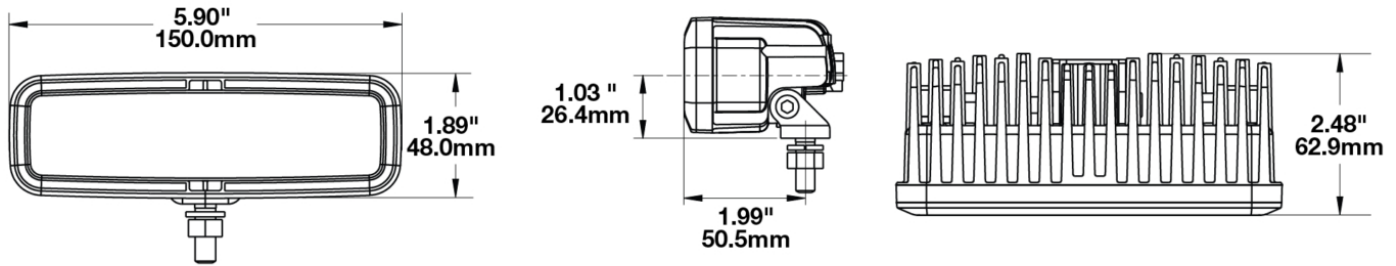

## PRODUCT INFORMATION

<b>Description</b>	12-24V LED Driving Light with Flood Beam Pattern
<b>Height</b>	48.00 mm / 1.89 in
<b>Width</b>	150.00 mm / 5.91 in
<b>Depth</b>	62.90 mm / 2.48 in
<b>Shape</b>	Rectangular
<b>Outer Lens Material</b>	Polycarbonate
<b>Outer Lens Color</b>	Clear
<b>Housing Material</b>	Aluminum
<b>Housing Color</b>	Black
<b>Bezel Color</b>	Chrome
<b>Mounting Hardware Description</b>	(x1) Bracket
<b>Mounting Type</b>	Bracket
<b>Minimum Operating Temperature</b>	-40 °C / -40 °F
<b>Maximum Operating Temperature</b>	65 °C / 149 °F
<b>Connector or Wiring</b>	Deutsch DT04-2P
<b>Mating Connector</b>	Deutsch DT06-2S
<b>Product Weight</b>	0.87 lbs / 0.39 kgs
<b>Shipping Weight</b>	1.10 lbs / 0.5 kgs

## PRODUCT DIMENSIONS