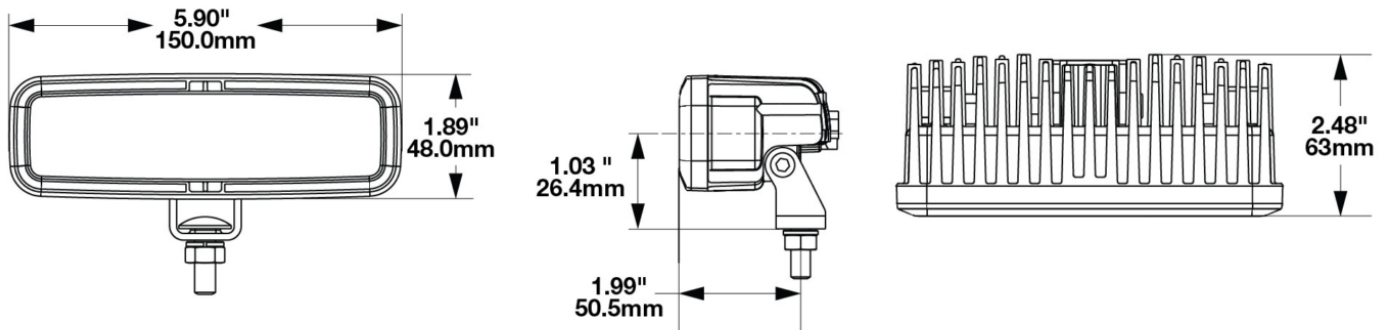

LED Work Light – Model 791

PRODUCT INFORMATION

Description	12-24V LED Driving Light with Flood Beam Pattern
Height	48.00 mm / 1.89 in
Width	150.00 mm / 5.91 in
Depth	62.90 mm / 2.48 in
Shape	Rectangular
Outer Lens Material	Polycarbonate
Outer Lens Color	Clear
Housing Material	Aluminum
Housing Color	Black
Bezel Color	Chrome
Mounting Hardware Description	(x1) 8mm-20 x 25mm Mounting Bolt Bracket
Mounting Type	Pedestal
Minimum Operating Temperature	-40 °C / -40 °F
Maximum Operating Temperature	65 °C / 149 °F
Connector or Wiring	Deutsch DT04-2P
Mating Connector	Deutsch DT06-2S
Product Weight	0.91 lbs / 0.41 kgs
Shipping Weight	1.10 lbs / 0.5 kgs

PRODUCT DIMENSIONS

ELECTRICAL SPECIFICATIONS

Input Voltage	12-24V DC
Operating Voltage	9-32V DC
Transient Spike Protection	150V Peak @ 1 HZ-100 Pulses
Current Draw	1.27A @ 12V DC 0.78A @ 24V DC

REGULATORY STANDARDS COMPLIANCE

LED Work Light – Model 791

PHOTOMETRIC SPECIFICATIONS

Raw Lumen Output	1,820
Effective Lumen Output	1,200
Nominal LED Color Temperature	5000 K
Beam Pattern(s)	Forward Lighting - Flood (Standard)

APPLICATIONS