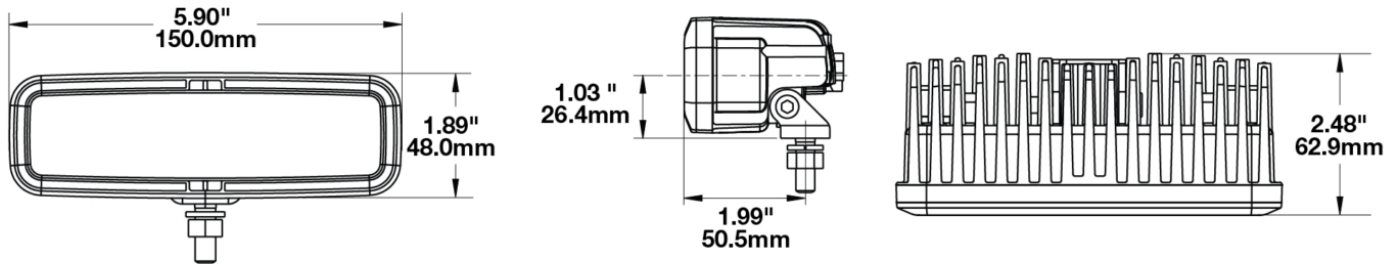

LED Work Light – Model 791

PRODUCT DIMENSIONS

ELECTRICAL SPECIFICATIONS

Input Voltage	12-24V DC
Operating Voltage	9-32V DC
Transient Spike Protection	150V Peak @ 1 HZ-100 Pulses
Current Draw	1.27A @ 12V DC 0.78A @ 24V DC

REGULATORY STANDARDS COMPLIANCE

Buy America Standards
IEC IP67

Eco Friendly

Print date: 2018-10-21

© 2018 J.W. Speaker Corporation • Germantown, WI U.S.A.
www.jwspeaker.com • speaker@jwspeaker.com • 262.251.6660

J.W. SPEAKER
Engineered. Lighting. Solutions.