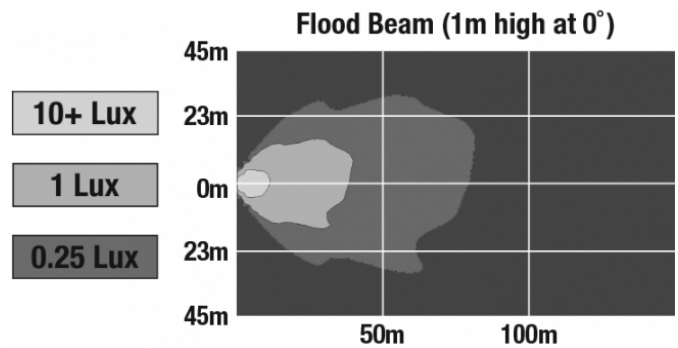

LED Work Light – Model 791

PRODUCT INFORMATION

Description	12-24V LED Driving Light with Flood Beam Pattern
Height	48.00 mm / 1.89 in
Width	150.00 mm / 5.91 in
Depth	62.90 mm / 2.48 in
Shape	Rectangular
Outer Lens Material	Polycarbonate
Outer Lens Color	Clear
Housing Material	Aluminum
Housing Color	Black
Bezel Color	Chrome
Mounting Hardware Description	(x1) 8mm-20 x 25mm Mounting Bolt Bracket
Mounting Type	Pedestal
Minimum Operating Temperature	-40 °C / -40 °F
Maximum Operating Temperature	65 °C / 149 °F
Connector or Wiring	Deutsch DT04-2P
Mating Connector	Deutsch DT06-2S
Product Weight	0.91 lbs / 0.41 kgs
Shipping Weight	1.10 lbs / 0.5 kgs

LED Work Light – Model 791

PHOTOMETRIC SPECIFICATIONS

Raw Lumen Output	1,820
Effective Lumen Output	1,200
Nominal LED Color Temperature	5000 K
Beam Pattern(s)	Forward Lighting - Flood (Standard)

APPLICATIONS