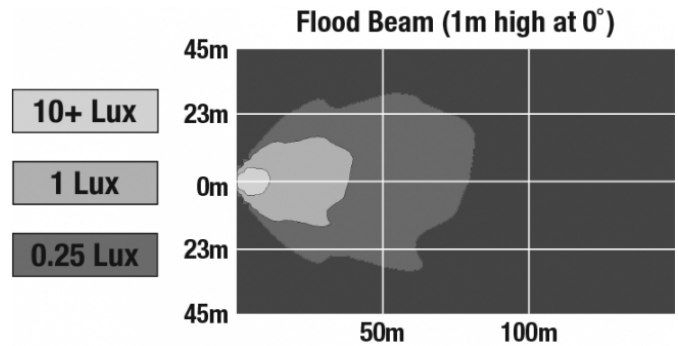

LED Work Light – Model 791

PRODUCT INFORMATION

Description	12-24V LED Driving Light with Flood Beam Pattern
Height	48.00 mm / 1.89 in
Width	150.00 mm / 5.91 in
Depth	62.90 mm / 2.48 in
Shape	Rectangular
Outer Lens Material	Polycarbonate
Outer Lens Color	Clear
Housing Material	Aluminum
Housing Color	Black
Bezel Color	Chrome
Mounting Hardware Description	(x1) Bracket
Mounting Type	Bracket
Minimum Operating Temperature	-40 °C / -40 °F
Maximum Operating Temperature	65 °C / 149 °F
Connector or Wiring	Deutsch DT04-2P
Mating Connector	Deutsch DT06-2S
Product Weight	0.91 lbs / 0.41 kgs
Shipping Weight	1.10 lbs / 0.5 kgs

LED Work Light – Model 791

PHOTOMETRIC SPECIFICATIONS

Raw Lumen Output	1,820
Effective Lumen Output	1,200
Nominal LED Color Temperature	5000 K
Beam Pattern(s)	Forward Lighting - Flood (Standard)

APPLICATIONS