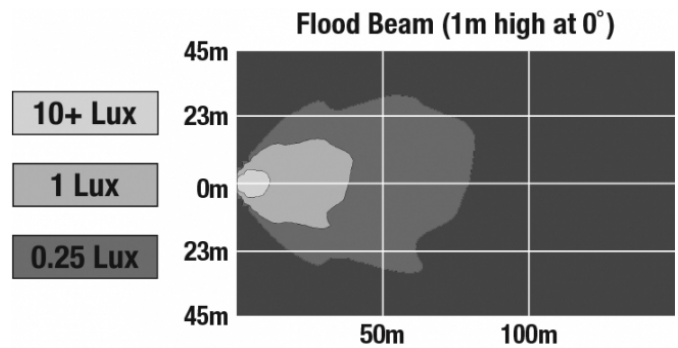

LED Work Light – Model 791

PRODUCT INFORMATION

Description	12-24V LED Driving Light with Flood Beam Pattern
Height	48.00 mm / 1.89 in
Width	150.00 mm / 5.91 in
Depth	62.90 mm / 2.48 in
Shape	Rectangular
Outer Lens Material	Polycarbonate
Outer Lens Color	Clear
Housing Material	Aluminum
Housing Color	Black
Bezel Color	Chrome
Mounting Hardware Description	(x1) Bracket
Mounting Type	Bracket
Minimum Operating Temperature	-40 °C / -40 °F
Maximum Operating Temperature	65 °C / 149 °F
Connector or Wiring	Deutsch DT04-2P
Mating Connector	Deutsch DT06-2S
Product Weight	0.91 lbs / 0.41 kgs
Shipping Weight	1.10 lbs / 0.5 kgs

LED Work Light – Model 791

PHOTOMETRIC SPECIFICATIONS

Raw Lumen Output	1,820
Effective Lumen Output	1,200
Nominal LED Color Temperature	5000 K
Beam Pattern(s)	Forward Lighting - Flood (Standard)

APPLICATIONS