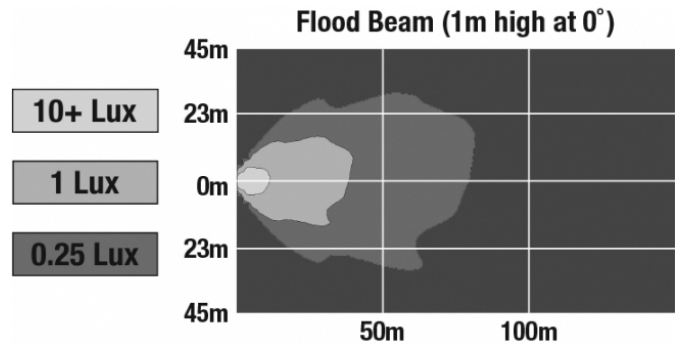

LED Work Light – Model 791

PHOTOMETRIC SPECIFICATIONS

Raw Lumen Output	1,820
Effective Lumen Output	1,200
Nominal LED Color Temperature	5000 K
Beam Pattern(s)	Forward Lighting - Flood (Standard)