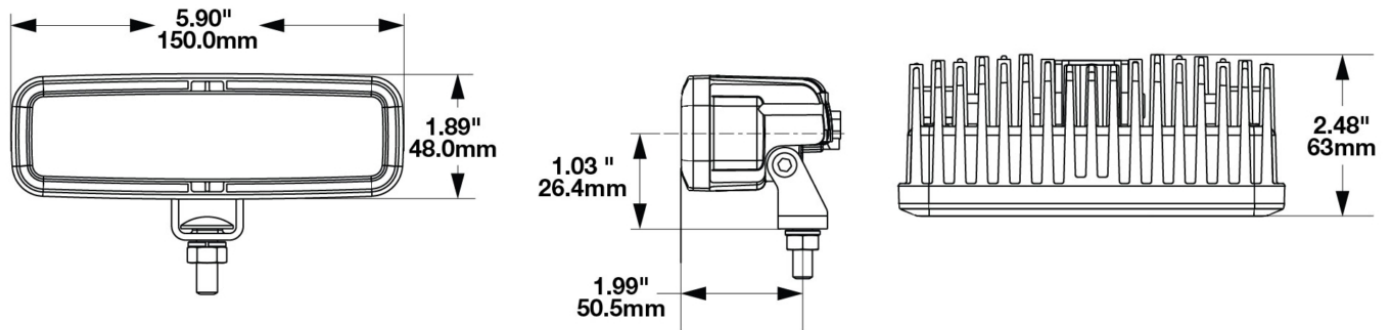

## PRODUCT INFORMATION

---

<b>Description</b>	12-24V LED Driving Light
<b>Height</b>	48.00 mm / 1.89 in
<b>Width</b>	150.00 mm / 5.91 in
<b>Depth</b>	62.90 mm / 2.48 in
<b>Shape</b>	Rectangular
<b>Outer Lens Material</b>	Polycarbonate
<b>Outer Lens Color</b>	Clear
<b>Housing Material</b>	Aluminum
<b>Housing Color</b>	Black
<b>Bezel Color</b>	Chrome
<b>Mounting Hardware Description</b>	(x1) 8mm-20 x 25mm Bracket
<b>Mounting Type</b>	Pedestal
<b>Minimum Operating Temperature</b>	-40 °C / -40 °F
<b>Maximum Operating Temperature</b>	65 °C / 149 °F
<b>Connector or Wiring</b>	Deutsch DT04-2P
<b>Mating Connector</b>	Deutsch DT06-2S
<b>Product Weight</b>	0.91 lbs / 0.41 kgs
<b>Shipping Weight</b>	1.10 lbs / 0.5 kgs

## PRODUCT DIMENSIONS