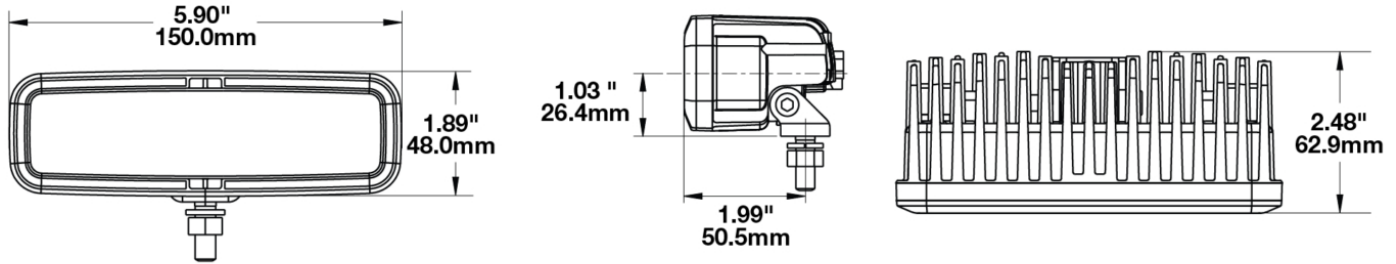

## PRODUCT INFORMATION

<b>Description</b>	12-24V LED Driving Light
<b>Height</b>	48.00 mm / 1.89 in
<b>Width</b>	150.00 mm / 5.91 in
<b>Depth</b>	62.90 mm / 2.48 in
<b>Shape</b>	Rectangular
<b>Outer Lens Material</b>	Polycarbonate
<b>Outer Lens Color</b>	Clear
<b>Housing Material</b>	Aluminum
<b>Housing Color</b>	Black
<b>Bezel Color</b>	Chrome
<b>Mounting Hardware Description</b>	(x1) Bracket
<b>Mounting Type</b>	Bracket
<b>Minimum Operating Temperature</b>	-40 °C / -40 °F
<b>Maximum Operating Temperature</b>	65 °C / 149 °F
<b>Connector or Wiring</b>	Deutsch DT04-2P
<b>Mating Connector</b>	Deutsch DT06-2S
<b>Product Weight</b>	0.87 lbs / 0.39 kgs
<b>Shipping Weight</b>	1.10 lbs / 0.5 kgs

## PRODUCT DIMENSIONS