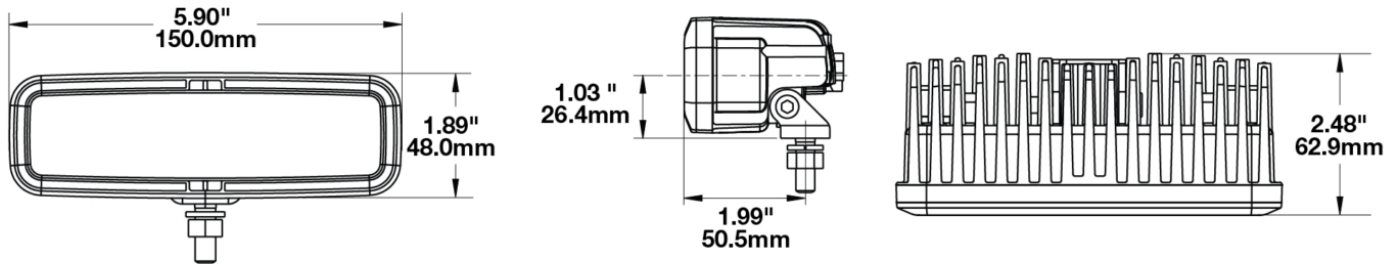

LED Work Light – Model 791

PRODUCT DIMENSIONS

ELECTRICAL SPECIFICATIONS

Input Voltage	12-24V DC
Operating Voltage	9-32V DC
Transient Spike Protection	150V Peak @ 1 HZ-100 Pulses
Current Draw	1.27A @ 12V DC 0.78A @ 24V DC

REGULATORY STANDARDS COMPLIANCE

Buy America Standards
IEC IP67

Eco Friendly

Print date: 2018-04-19

© 2018 J.W. Speaker Corporation • Germantown, WI U.S.A.
www.jwspeaker.com • speaker@jwspeaker.com • 262.251.6660

J.W. SPEAKER
Engineered. Lighting. Solutions.