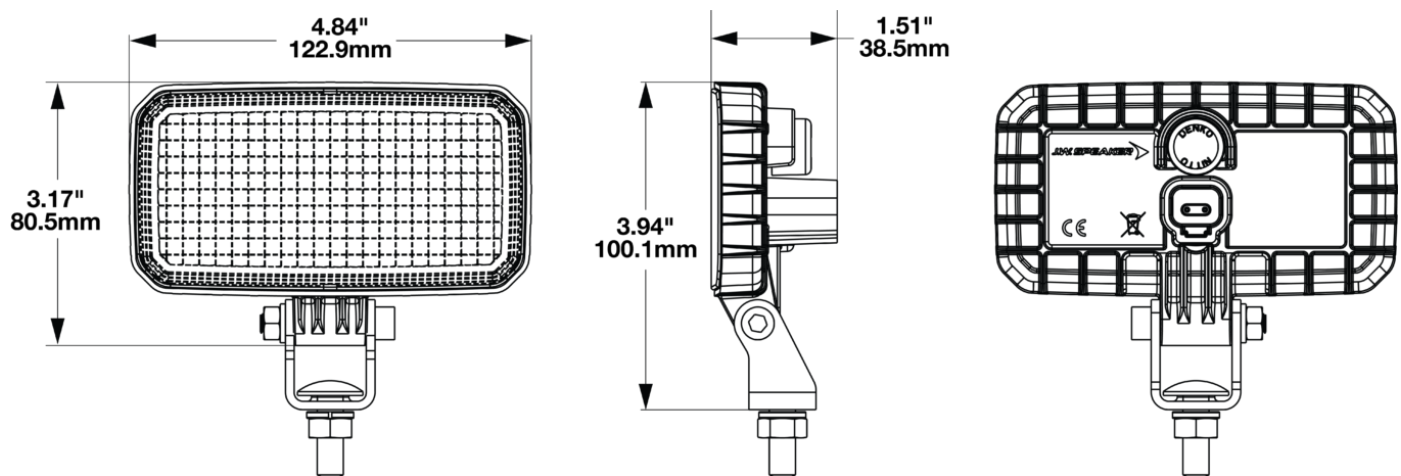

PRODUCT DIMENSIONS

Print date: 2026-06-17

© 2026 J.W. Speaker Corporation • Germantown, WI U.S.A.
www.jwspeaker.com • speaker@jwspeaker.com • 262.251.6660

J.W. SPEAKER
Engineered. Lighting. Solutions.