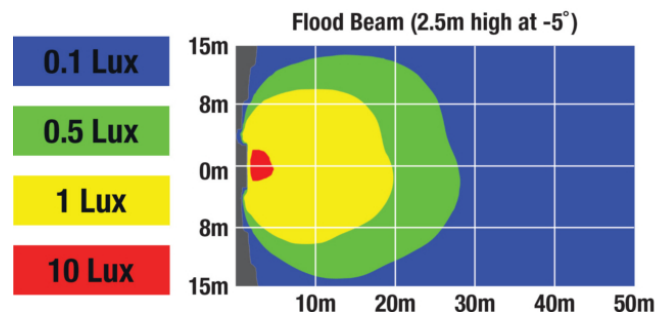

CE Recognized
IEC IP69K

IEC IP67

PHOTOMETRIC SPECIFICATIONS

Raw Lumen Output	1043
Effective Lumen Output	800
Candela Output	398
Nominal LED Color Temperature	5700 K
Beam Pattern(s)	Forward Lighting - Flood (Wide)