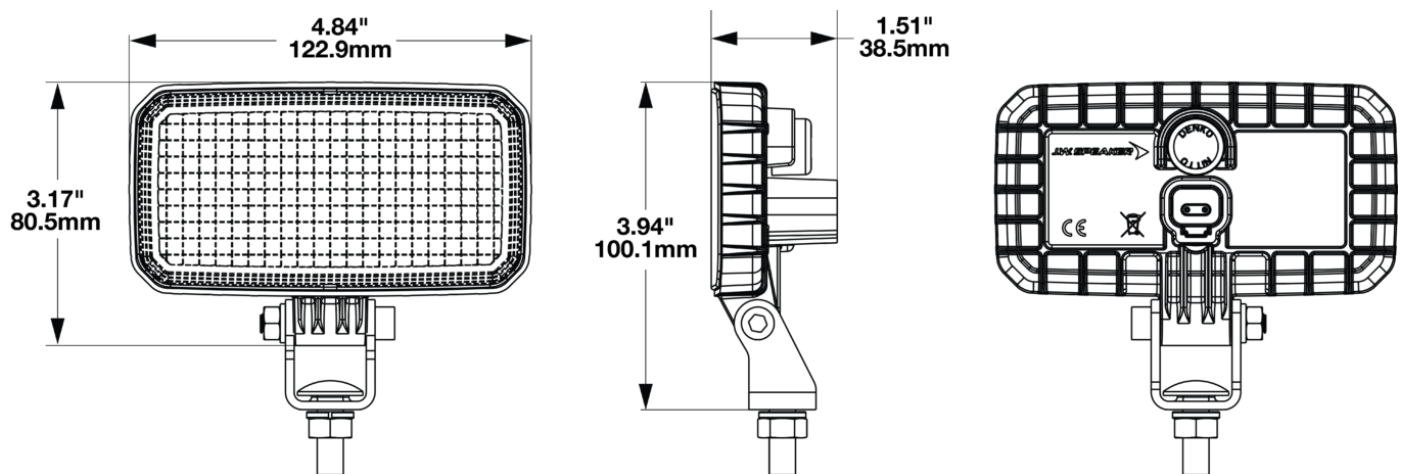

PRODUCT DIMENSIONS

Print date: 2026-06-12

© 2026 J.W. Speaker Corporation • Germantown, WI U.S.A.
www.jwspeaker.com • speaker@jwspeaker.com • 262.251.6660

J.W. SPEAKER
Engineered. Lighting. Solutions.