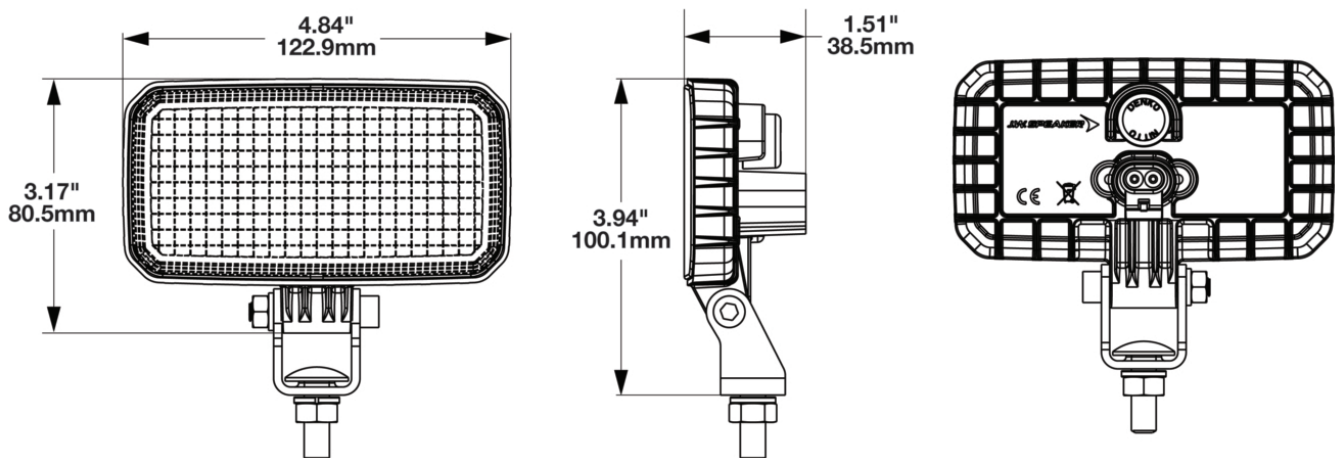

PRODUCT DIMENSIONS

Print date: 2026-06-12

© 2026 J.W. Speaker Corporation • Germantown, WI U.S.A.
www.jwspeaker.com • speaker@jwspeaker.com • 262.251.6660

J.W. SPEAKER
Engineered. Lighting. Solutions.