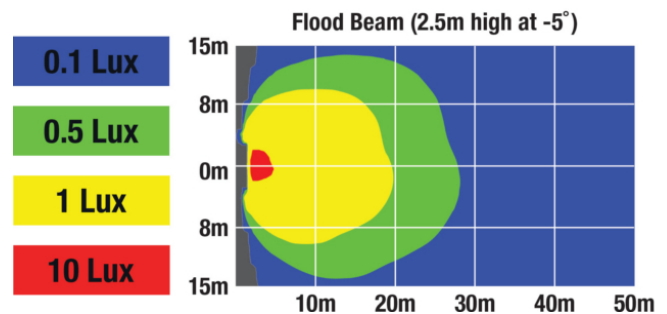

CE Recognized
IEC IP69K

IEC IP67

PHOTOMETRIC SPECIFICATIONS

Raw Lumen Output	1043
Effective Lumen Output	800
Candela Output	398
Nominal LED Color Temperature	5700 K
Beam Pattern(s)	Forward Lighting - Flood (Wide)