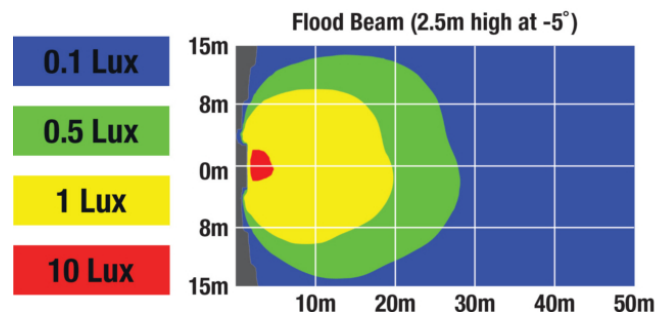

LED Work Light - Model 790 XD

ELECTRICAL SPECIFICATIONS

Input Voltage	12/24V AC
Operating Voltage	9 - 32V AC
Polarity Neutral Wire	Power can be applied to either pin
Current Draw	0.67A @ 13.5V AC 0.38A @ 24V AC

REGULATORY STANDARDS COMPLIANCE

CE Recognized
IEC IP69K

IEC IP67

PHOTOMETRIC SPECIFICATIONS

Raw Lumen Output	1043
Effective Lumen Output	800
Candela Output	398
Nominal LED Color Temperature	5700 K
Beam Pattern(s)	Forward Lighting - Flood (Wide)

APPLICATIONS

Print date: 2026-06-12

© 2026 J.W. Speaker Corporation • Germantown, WI U.S.A.
www.jwspeaker.com • speaker@jwspeaker.com • 262.251.6660