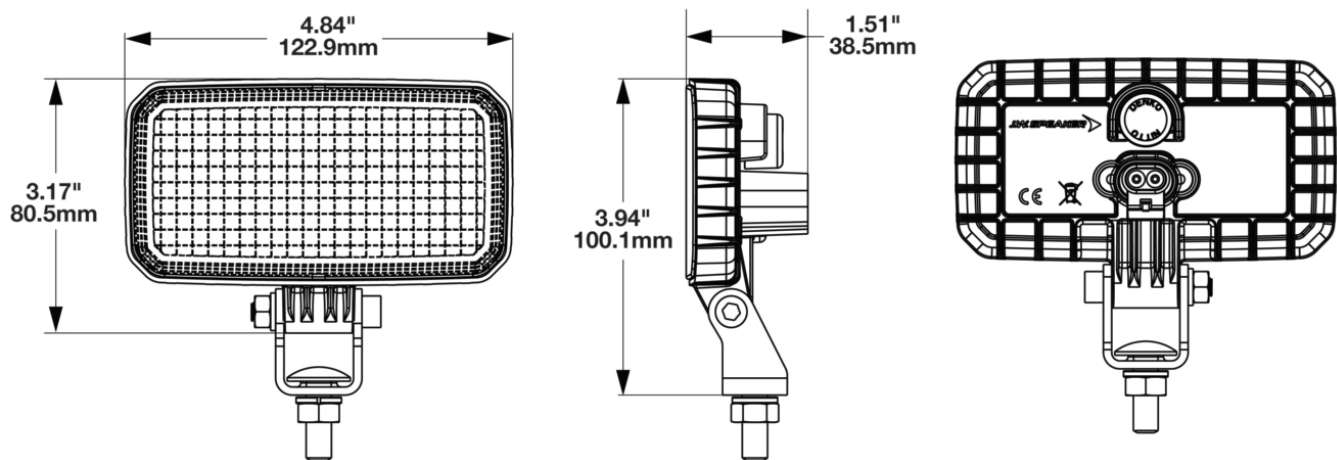

PRODUCT DIMENSIONS

Print date: 2026-06-17

© 2026 J.W. Speaker Corporation • Germantown, WI U.S.A.
www.jwspeaker.com • speaker@jwspeaker.com • 262.251.6660

J.W. SPEAKER®
Engineered. Lighting. Solutions.