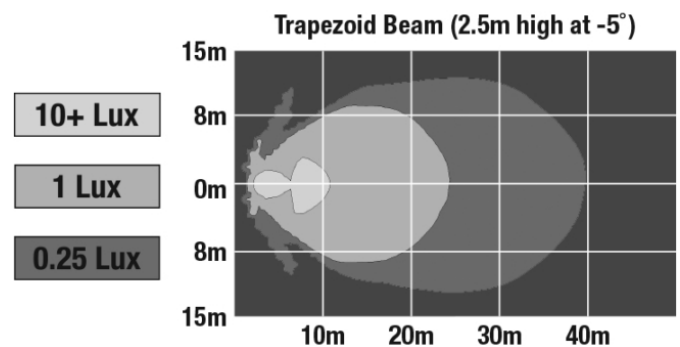

LED Work Light - Model 785

PRODUCT INFORMATION

Description	12V LED Work Light with Trapezoid Beam Pattern
Height	82.00 mm / 3.23 in
Width	124.00 mm / 4.88 in
Depth	62.00 mm / 2.44 in
Shape	Rectangular
Outer Lens Material	Polycarbonate
Outer Lens Color	Clear
Housing Material	Nylon 66
Housing Color	Black
Minimum Operating Temperature	-40 °C / -40 °F
Maximum Operating Temperature	65 °C / 149 °F
Connector or Wiring	Integral connector
Mating Connector	PE 12124819, or PE 12020599
Product Weight	0.33 lbs / 0.15 kgs
Shipping Weight	0.56 lbs / 0.25 kgs
Additional Information	Wire inputs are not polarity dependant.

Eco Friendly
IEC IP69K

PHOTOMETRIC SPECIFICATIONS

Raw Lumen Output	1,242
Effective Lumen Output	460
Candela Output	1,380
Nominal LED Color Temperature	5000 K
Beam Pattern(s)	Forward Lighting - Trapezoid