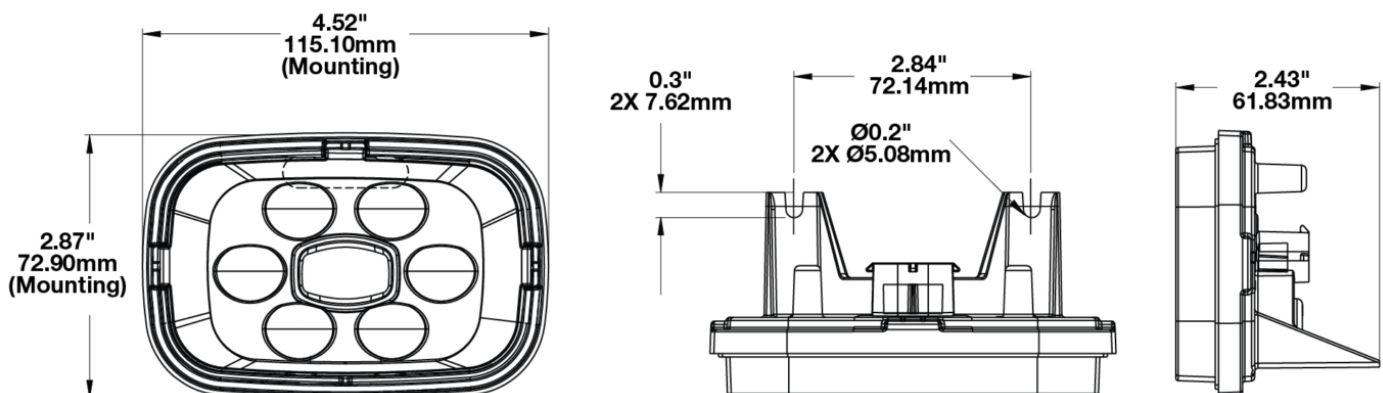

PRODUCT DIMENSIONS

Print date: 2024-05-28

© 2024 J.W. Speaker Corporation • Germantown, WI U.S.A.
www.jwspeaker.com • speaker@jwspeaker.com • 262.251.6660

J.W. SPEAKER
Engineered. Lighting. Solutions.