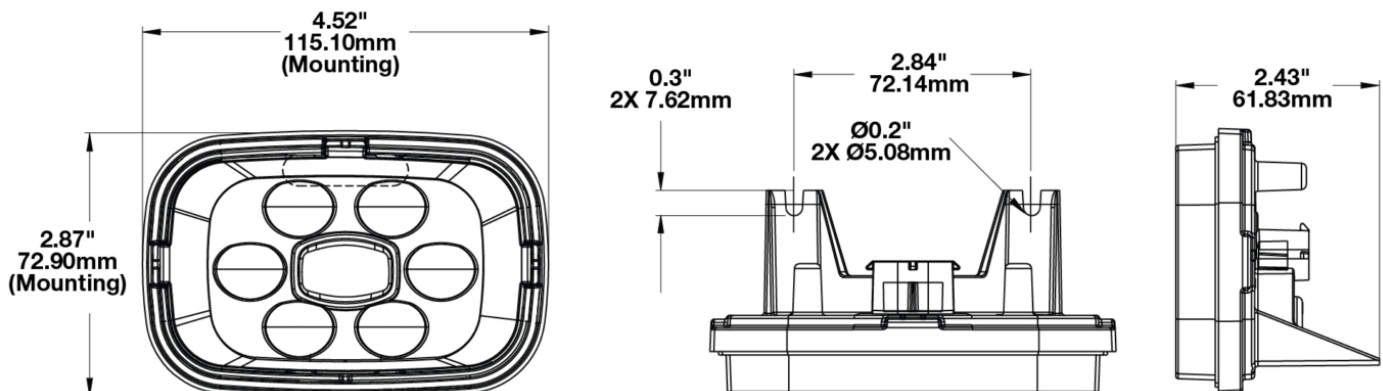

LED Work Light - Model 785

PRODUCT INFORMATION

Description	12V LED Work Light with Trapezoid Beam Pattern
Height	82.00 mm / 3.23 in
Width	124.00 mm / 4.88 in
Depth	62.00 mm / 2.44 in
Shape	Rectangular
Outer Lens Material	Polycarbonate
Outer Lens Color	Clear
Housing Material	Nylon 66
Housing Color	Black
Minimum Operating Temperature	-40 °C / -40 °F
Maximum Operating Temperature	65 °C / 149 °F
Connector or Wiring	Integral connector
Mating Connector	PE 12124819, or PE 12020599
Product Weight	0.33 lbs / 0.15 kgs
Shipping Weight	0.56 lbs / 0.25 kgs
Additional Information	Wire inputs are not polarity dependant.

PRODUCT DIMENSIONS

Print date: 2023-12-09

© 2023 J.W. Speaker Corporation • Germantown, WI U.S.A.
 www.jwspeaker.com • speaker@jwspeaker.com • 262.251.6660

LED Work Light - Model 785

ELECTRICAL SPECIFICATIONS

PHOTOMETRIC SPECIFICATIONS

Raw Lumen Output	1,242
Effective Lumen Output	460
Candela Output	1,380
Nominal LED Color Temperature	5000 K
Beam Pattern(s)	Forward Lighting - Trapezoid

APPLICATIONS

Print date: 2023-12-09