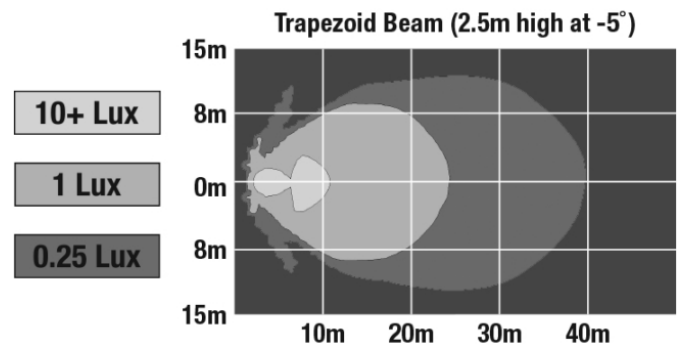

LED Work Light - Model 785

PRODUCT INFORMATION

Description	12V LED Work Light with Trapezoid Beam Pattern
Height	82.00 mm / 3.23 in
Width	124.00 mm / 4.88 in
Depth	62.00 mm / 2.44 in
Shape	Rectangular
Outer Lens Material	Polycarbonate
Outer Lens Color	Clear
Housing Material	Nylon 66
Housing Color	Black
Minimum Operating Temperature	-40 °C / -40 °F
Maximum Operating Temperature	65 °C / 149 °F
Connector or Wiring	Integral connector
Mating Connector	PE 12124819, or PE 12020599
Product Weight	0.33 lbs / 0.15 kgs
Shipping Weight	0.56 lbs / 0.25 kgs
Additional Information	Wire inputs are not polarity dependant.

PHOTOMETRIC SPECIFICATIONS

Raw Lumen Output	1,242
Effective Lumen Output	460
Candela Output	1,380
Nominal LED Color Temperature	5000 K
Beam Pattern(s)	Forward Lighting - Trapezoid

APPLICATIONS

Print date: 2023-12-09