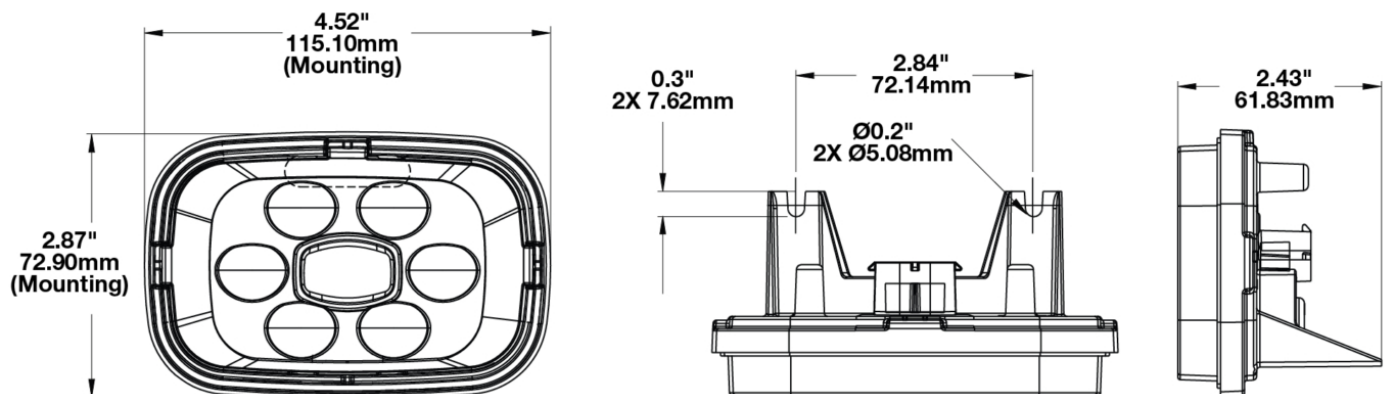

## PRODUCT INFORMATION

<b>Description</b>	12V LED Work Light with Trapezoid Beam Pattern
<b>Height</b>	82.00 mm / 3.23 in
<b>Width</b>	124.00 mm / 4.88 in
<b>Depth</b>	62.00 mm / 2.44 in
<b>Shape</b>	Rectangular
<b>Outer Lens Material</b>	Polycarbonate
<b>Outer Lens Color</b>	Clear
<b>Housing Material</b>	Nylon 66
<b>Housing Color</b>	Black
<b>Minimum Operating Temperature</b>	-40 °C / -40 °F
<b>Maximum Operating Temperature</b>	65 °C / 149 °F
<b>Connector or Wiring</b>	Integral connector
<b>Mating Connector</b>	PE 12124819, or PE 12020599
<b>Product Weight</b>	0.33 lbs / 0.15 kgs
<b>Shipping Weight</b>	0.56 lbs / 0.25 kgs
<b>Additional Information</b>	Wire inputs are not polarity dependant.

## PHOTOMETRIC SPECIFICATIONS

<b>Raw Lumen Output</b>	1,242
<b>Effective Lumen Output</b>	460
<b>Candela Output</b>	1,380
<b>Nominal LED Color Temperature</b>	5000 K
<b>Beam Pattern(s)</b>	Forward Lighting - Trapezoid