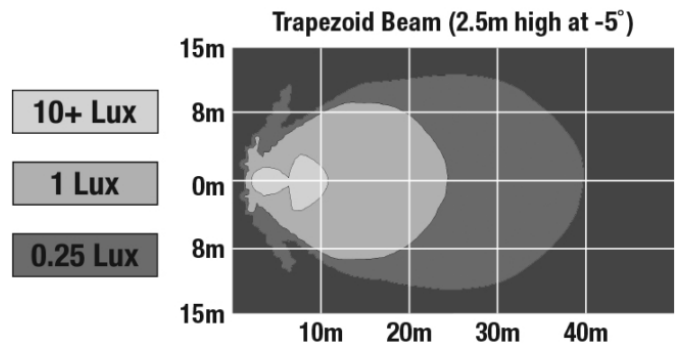

## PHOTOMETRIC SPECIFICATIONS

<b>Raw Lumen Output</b>	1,242
<b>Effective Lumen Output</b>	460
<b>Candela Output</b>	1,380
<b>Nominal LED Color Temperature</b>	5000 K
<b>Beam Pattern(s)</b>	Forward Lighting - Trapezoid