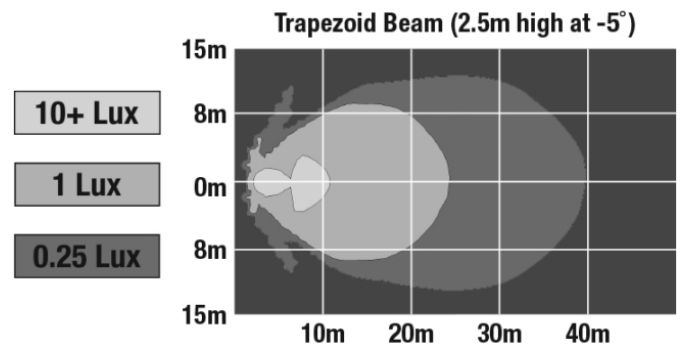

REGULATORY STANDARDS COMPLIANCE

Buy America Standards
IEC IP67

Eco Friendly
IEC IP69K

PHOTOMETRIC SPECIFICATIONS

| | |
|--------------------------------------|------------------------------|
| Raw Lumen Output | 1,242 |
| Effective Lumen Output | 460 |
| Candela Output | 1,380 |
| Nominal LED Color Temperature | 5000 K |
| Beam Pattern(s) | Forward Lighting - Trapezoid |