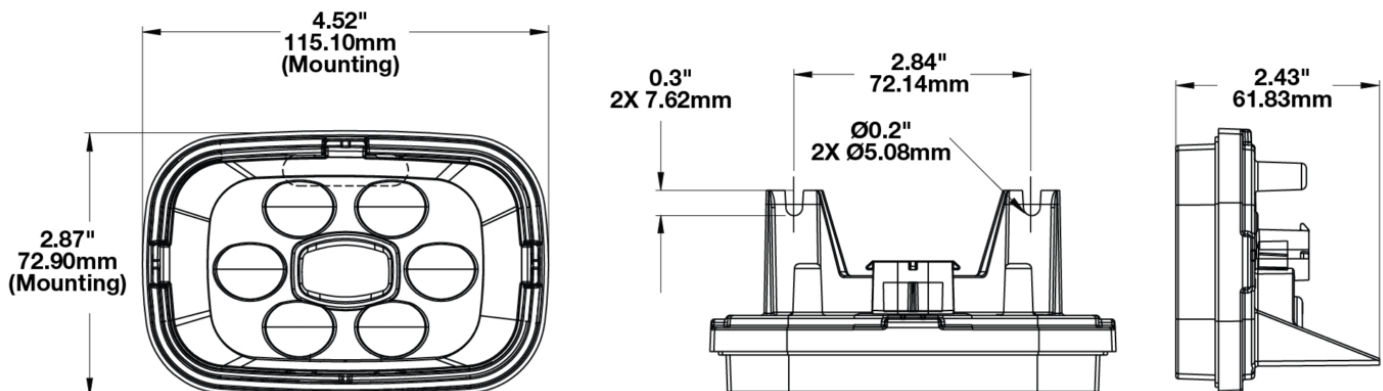

PRODUCT DIMENSIONS

Print date: 2026-06-13

© 2026 J.W. Speaker Corporation • Germantown, WI U.S.A.
www.jwspeaker.com • speaker@jwspeaker.com • 262.251.6660

J.W. SPEAKER
Engineered. Lighting. Solutions.