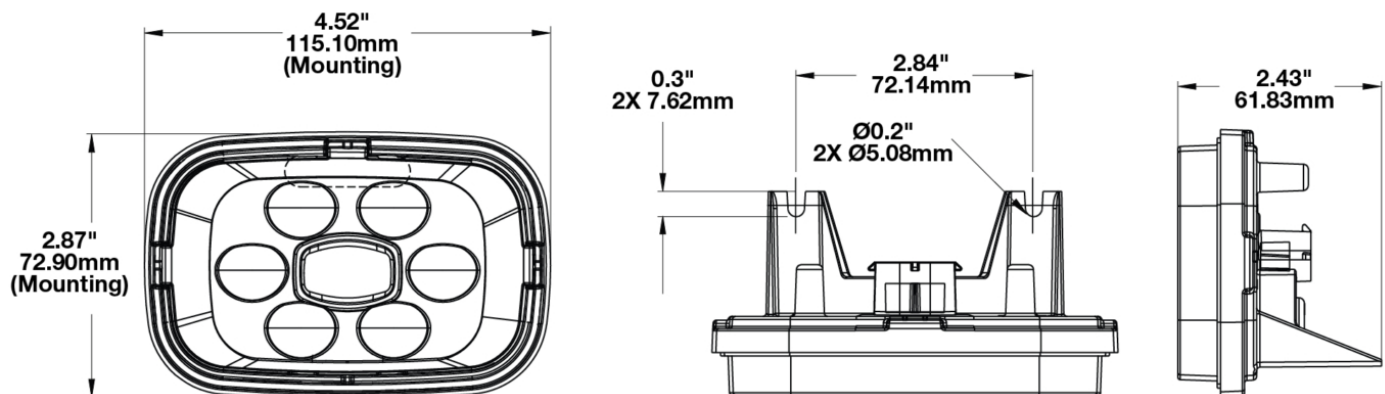

PRODUCT DIMENSIONS

Print date: 2019-01-21

© 2019 J.W. Speaker Corporation • Germantown, WI U.S.A.
www.jwspeaker.com • speaker@jwspeaker.com • 262.251.6660