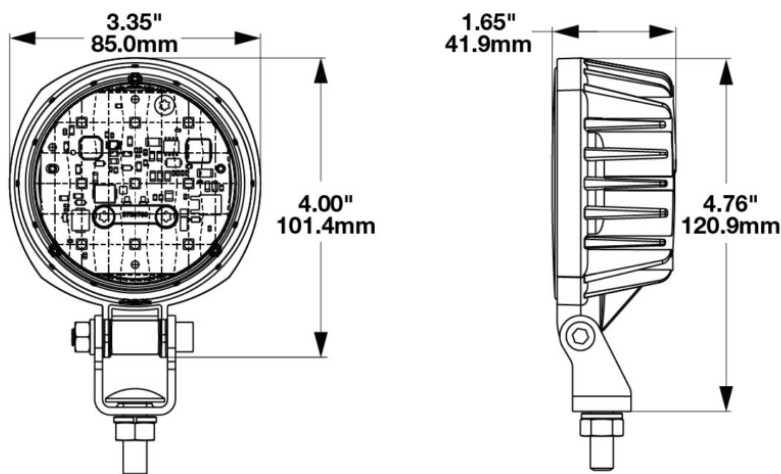

PRODUCT DIMENSIONS

Print date: 2026-06-02

© 2026 J.W. Speaker Corporation • Germantown, WI U.S.A.
www.jwspeaker.com • speaker@jwspeaker.com • 262.251.6660

J.W. SPEAKER
Engineered. Lighting. Solutions.