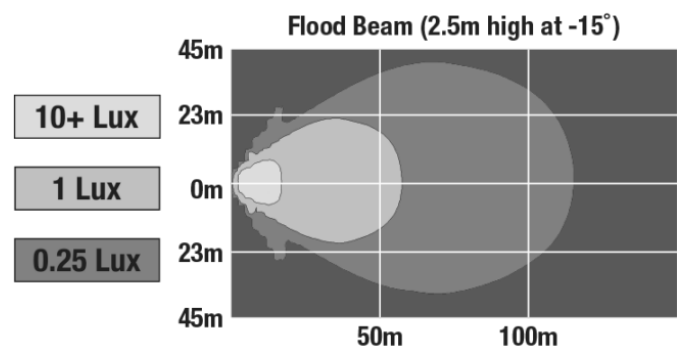

## PHOTOMETRIC SPECIFICATIONS

<b>Raw Lumen Output</b>	4375
<b>Effective Lumen Output</b>	2265
<b>Candela Output</b>	3000
<b>Nominal LED Color Temperature</b>	5050 K
<b>Beam Pattern(s)</b>	Forward Lighting - Flood (Standard)