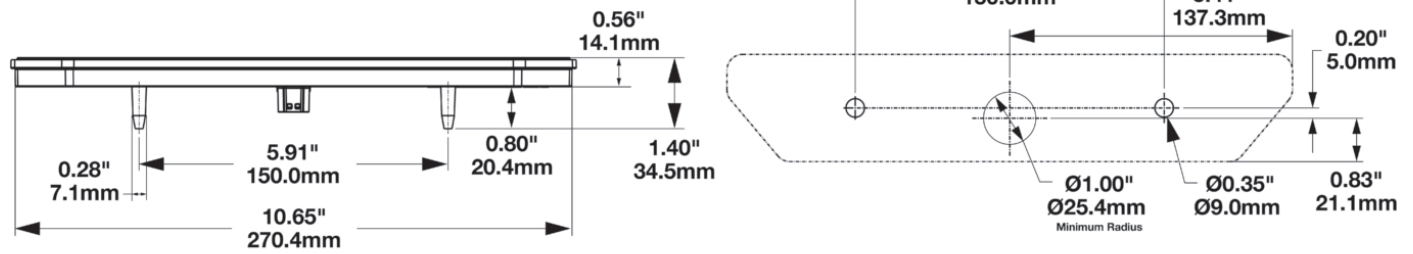

LED Work & Backup Lights - Model 905

PRODUCT DIMENSIONS

PIN	COLOR
PIN 1	RED
PIN 2	PLUG
PIN 3	PLUG
PIN 4	BLACK

Print date: 2026-05-30

© 2026 J.W. Speaker Corporation • Germantown, WI U.S.A.
www.jwspeaker.com • speaker@jwspeaker.com • 262.251.6660