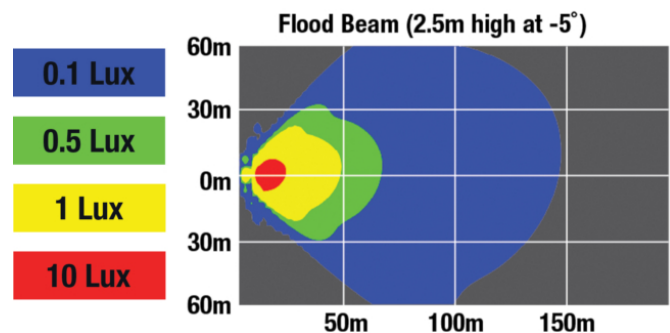

LED Work & Backup Lights - Model 905

ELECTRICAL SPECIFICATIONS

Input Voltage	12-24V DC
Operating Voltage	9-32V DC
Red Wire Wire	Power
Black Wire Wire	Ground
Current Draw	1.32A @ 12V DC (Worklamp) .64A @ 24V DC (Worklamp)

REGULATORY STANDARDS COMPLIANCE

IEC IP67

PHOTOMETRIC SPECIFICATIONS

Raw Lumen Output	2800
Effective Lumen Output	1200
Nominal LED Color Temperature	4750 K
Beam Pattern(s)	Forward Lighting - Flood (Vertical)

APPLICATIONS

Print date: 2026-05-30

© 2026 J.W. Speaker Corporation • Germantown, WI U.S.A.
www.jwspeaker.com • speaker@jwspeaker.com • 262.251.6660

J.W. SPEAKER
Engineered. Lighting. Solutions.