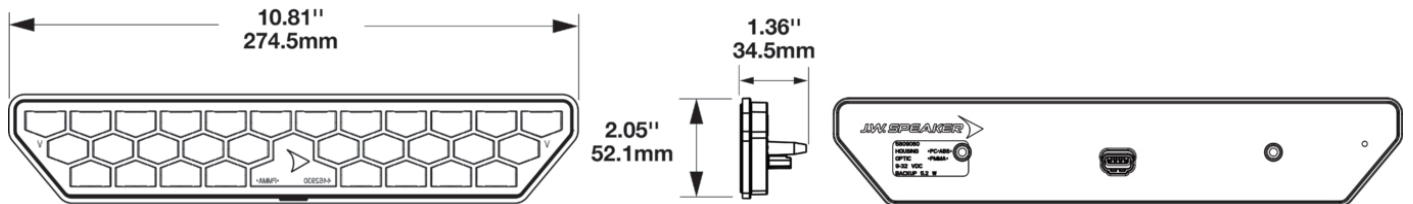

LED Work & Backup Lights - Model 905

PRODUCT DIMENSIONS

PIN	COLOR
PIN 1	RED
PIN 2	PLUG
PIN 3	PLUG
PIN 4	BLACK

Print date: 2026-05-30

© 2026 J.W. Speaker Corporation • Germantown, WI U.S.A.
www.jwspeaker.com • speaker@jwspeaker.com • 262.251.6660