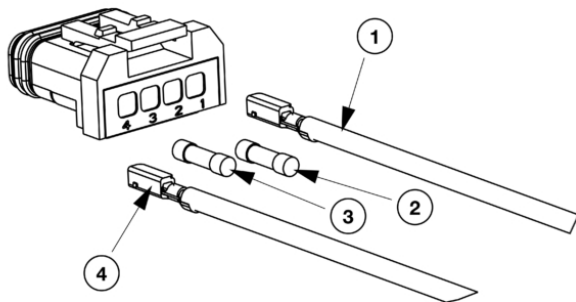

LED Work & Backup Lights - Model 905

PRODUCT DIMENSIONS

PIN	COLOR
PIN 1	RED
PIN 2	PLUG
PIN 3	PLUG
PIN 4	BLACK

Print date: 2026-05-30

© 2026 J.W. Speaker Corporation • Germantown, WI U.S.A.
www.jwspeaker.com • speaker@jwspeaker.com • 262.251.6660