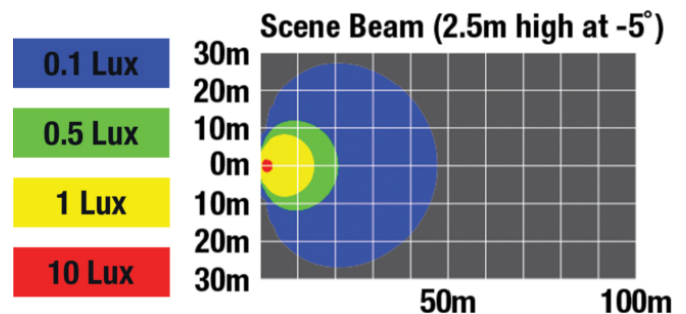

LED Work & Backup Lights - Model 905

PRODUCT INFORMATION

Description	12-24V LED Work Light with Scene Beam Pattern and Flange Mounted (Horizontal or Vertical)
Height	48.00 mm / 1.89 in
Width	304.00 mm / 11.97 in
Depth	29.00 mm / 1.14 in
Shape	Stylized
Outer Lens Material	PMMA
Outer Lens Color	Clear
Housing Material	PC/ABS
Housing Color	Black
Connector or Wiring	Harness
Mating Connector	JAE MX19004S51
Product Weight	0.41 lbs / 0.19 kgs
Shipping Weight	4.39 lbs / 1.99 kgs

REGULATORY STANDARDS COMPLIANCE

IEC IP67

PHOTOMETRIC SPECIFICATIONS

Raw Lumen Output	2800
Effective Lumen Output	1200
Nominal LED Color Temperature	4750 K

APPLICATIONS

Print date: 2026-07-10

© 2026 J.W. Speaker Corporation • Germantown, WI U.S.A.
www.jwspeaker.com • speaker@jwspeaker.com • 262.251.6660