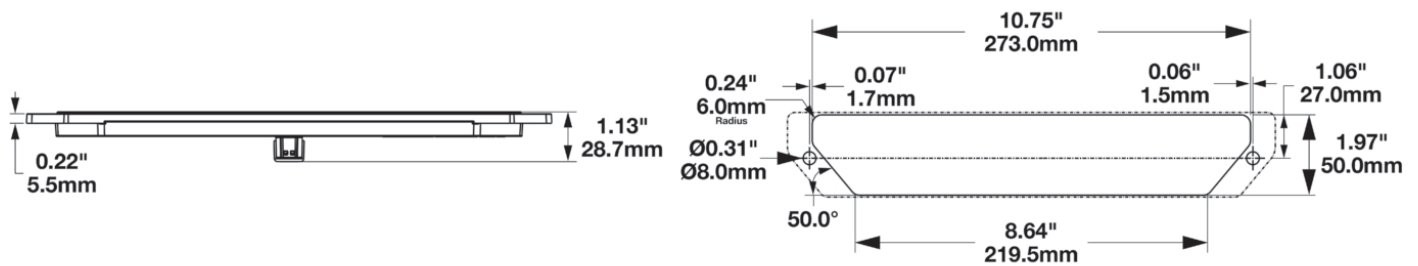

LED Work & Backup Lights - Model 905

PRODUCT DIMENSIONS

PIN	COLOR
PIN 1	RED
PIN 2	PLUG
PIN 3	PLUG
PIN 4	BLACK

Print date: 2026-05-30

© 2026 J.W. Speaker Corporation • Germantown, WI U.S.A.
www.jwspeaker.com • speaker@jwspeaker.com • 262.251.6660