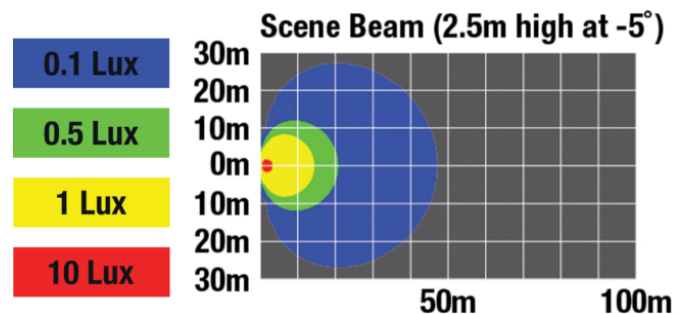

LED Work & Backup Lights - Model 905

PRODUCT INFORMATION

Description	12-24V LED Work Light with Scene Beam Pattern and Flange Mounted (Horizontal or Vertical)
Height	48.00 mm / 1.89 in
Width	304.00 mm / 11.97 in
Depth	29.00 mm / 1.14 in
Shape	Stylized
Outer Lens Material	PMMA
Outer Lens Color	Clear
Housing Material	PC/ABS
Housing Color	Black
Connector or Wiring	Harness
Mating Connector	JAE MX19004S51
Product Weight	0.41 lbs / 0.19 kgs
Shipping Weight	4.39 lbs / 1.99 kgs

REGULATORY STANDARDS COMPLIANCE

IEC IP67

PHOTOMETRIC SPECIFICATIONS

Raw Lumen Output	2800
Effective Lumen Output	1200
Nominal LED Color Temperature	4750 K

APPLICATIONS

Print date: 2026-05-30

© 2026 J.W. Speaker Corporation • Germantown, WI U.S.A.
www.jwspeaker.com • speaker@jwspeaker.com • 262.251.6660