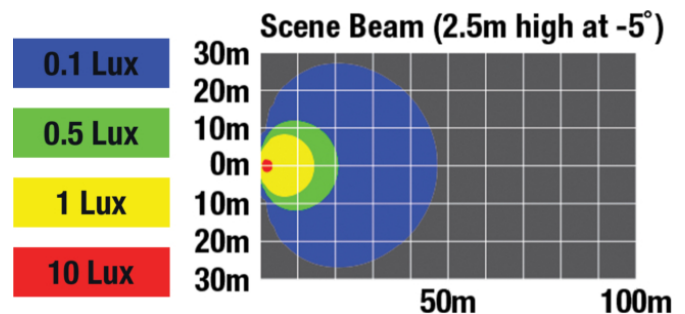

LED Work & Backup Lights - Model 905

ELECTRICAL SPECIFICATIONS

Input Voltage	12-24V DC
Operating Voltage	9-32V DC
Red Wire	Power
Black Wire	Ground
Current Draw	1.32A @ 12V DC (Worklamp) .64A @ 24V DC (Worklamp)

REGULATORY STANDARDS COMPLIANCE

IEC IP67

PHOTOMETRIC SPECIFICATIONS

Raw Lumen Output	2800
Effective Lumen Output	1200
Nominal LED Color Temperature	4750 K

APPLICATIONS

Print date: 2026-06-20

© 2026 J.W. Speaker Corporation • Germantown, WI U.S.A.
www.jwspeaker.com • speaker@jwspeaker.com • 262.251.6660

J.W. SPEAKER
Engineered. Lighting. Solutions.