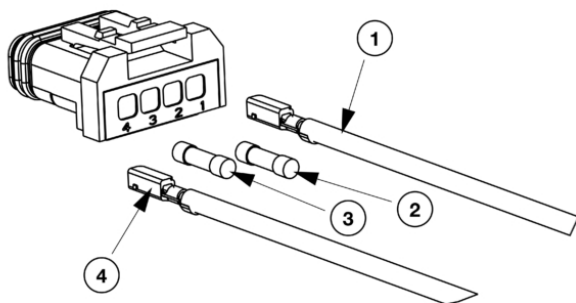

LED Work & Backup Lights - Model 905

PRODUCT DIMENSIONS

PIN	COLOR
PIN 1	RED
PIN 2	PLUG
PIN 3	PLUG
PIN 4	BLACK

Print date: 2026-05-30

© 2026 J.W. Speaker Corporation • Germantown, WI U.S.A.
www.jwspeaker.com • speaker@jwspeaker.com • 262.251.6660