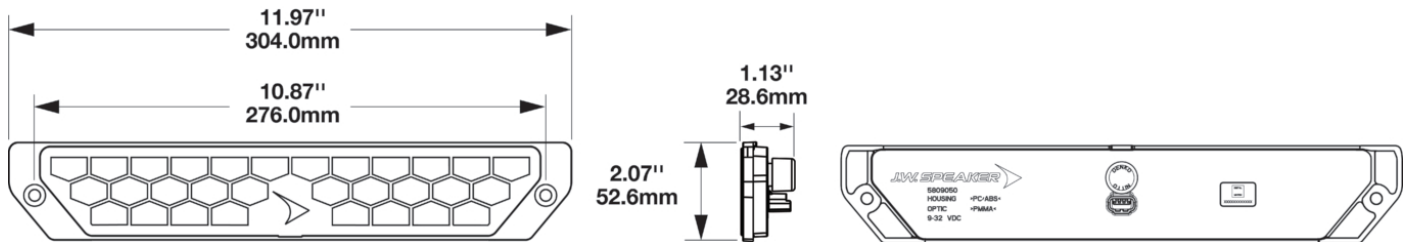

LED Work & Backup Lights - Model 905

PRODUCT DIMENSIONS

PIN	COLOR
PIN 1	RED
PIN 2	PLUG
PIN 3	PLUG
PIN 4	BLACK

Print date: 2026-05-30

© 2026 J.W. Speaker Corporation • Germantown, WI U.S.A.
www.jwspeaker.com • speaker@jwspeaker.com • 262.251.6660