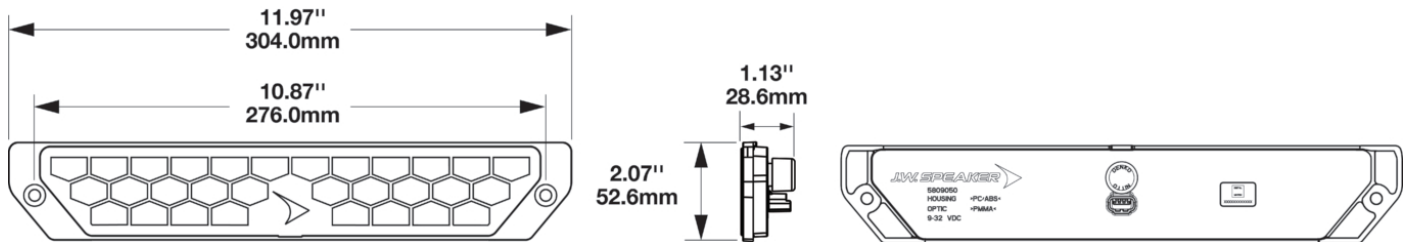

LED Work & Backup Lights - Model 905

PRODUCT DIMENSIONS

PIN	COLOR
PIN 1	RED
PIN 2	PLUG
PIN 3	PLUG
PIN 4	BLACK

Print date: 2026-04-03

© 2026 J.W. Speaker Corporation • Germantown, WI U.S.A.
www.jwspeaker.com • speaker@jwspeaker.com • 262.251.6660