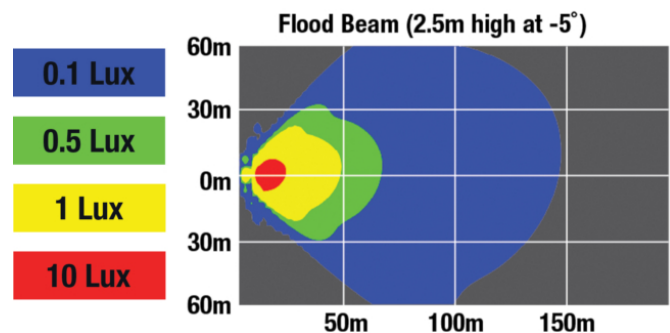

REGULATORY STANDARDS COMPLIANCE

IEC IP67

PHOTOMETRIC SPECIFICATIONS

Raw Lumen Output	2800
Effective Lumen Output	1200
Nominal LED Color Temperature	4750 K
Beam Pattern(s)	Forward Lighting - Flood (Vertical)