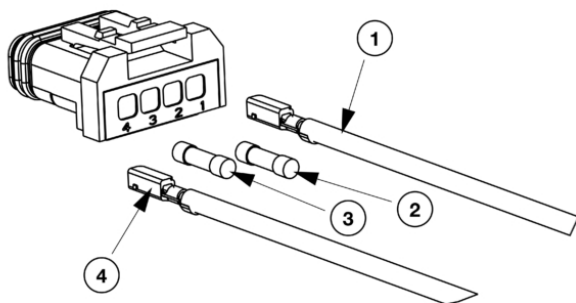

LED Work & Backup Lights - Model 905

PRODUCT DIMENSIONS

PIN	COLOR
PIN 1	RED
PIN 2	PLUG
PIN 3	PLUG
PIN 4	BLACK

Print date: 2026-04-03

© 2026 J.W. Speaker Corporation • Germantown, WI U.S.A.
www.jwspeaker.com • speaker@jwspeaker.com • 262.251.6660