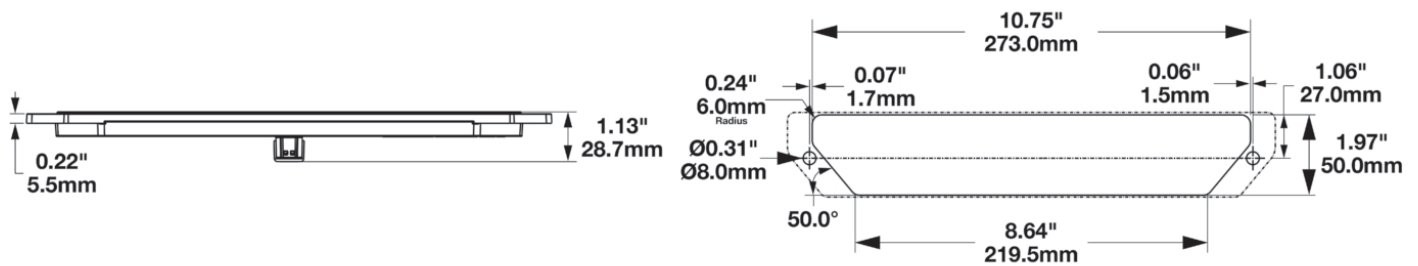

LED Work & Backup Lights - Model 905

PRODUCT DIMENSIONS

PIN	COLOR
PIN 1	RED
PIN 2	PLUG
PIN 3	PLUG
PIN 4	BLACK

Print date: 2026-04-03

© 2026 J.W. Speaker Corporation • Germantown, WI U.S.A.
www.jwspeaker.com • speaker@jwspeaker.com • 262.251.6660