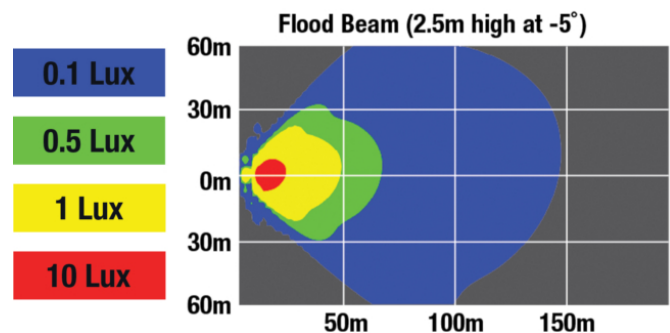

LED Work & Backup Lights - Model 905

ELECTRICAL SPECIFICATIONS

Input Voltage	12-24V DC
Operating Voltage	9-32V DC
Red Wire	Power
Black Wire	Ground
Current Draw	1.32A @ 12V DC (Worklamp) 0.64A @ 24V DC (Worklamp)

REGULATORY STANDARDS COMPLIANCE

IEC IP67

PHOTOMETRIC SPECIFICATIONS

Raw Lumen Output	2800
Effective Lumen Output	1200

APPLICATIONS

Print date: 2026-05-30

© 2026 J.W. Speaker Corporation • Germantown, WI U.S.A.
www.jwspeaker.com • speaker@jwspeaker.com • 262.251.6660

J.W. SPEAKER
Engineered. Lighting. Solutions.