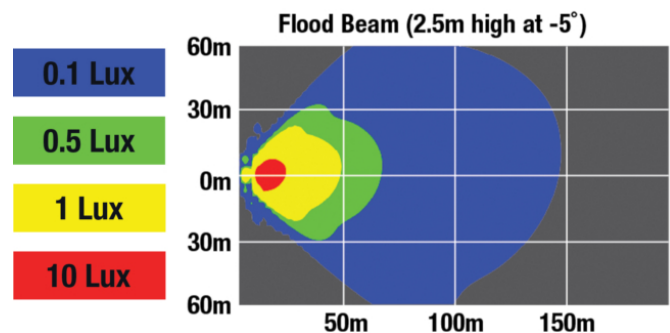

REGULATORY STANDARDS COMPLIANCE

IEC IP67

PHOTOMETRIC SPECIFICATIONS

Raw Lumen Output	2800
Effective Lumen Output	1200

APPLICATIONS

Print date: 2026-05-30

© 2026 J.W. Speaker Corporation • Germantown, WI U.S.A.
www.jwspeaker.com • speaker@jwspeaker.com • 262.251.6660