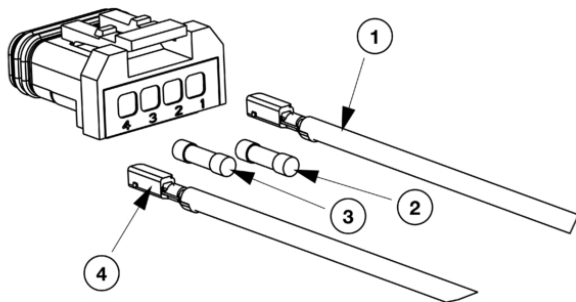

LED Work & Backup Lights - Model 905

PRODUCT DIMENSIONS

PIN	COLOR
PIN 1	RED
PIN 2	PLUG
PIN 3	PLUG
PIN 4	BLACK

Print date: 2026-06-11

© 2026 J.W. Speaker Corporation • Germantown, WI U.S.A.
www.jwspeaker.com • speaker@jwspeaker.com • 262.251.6660