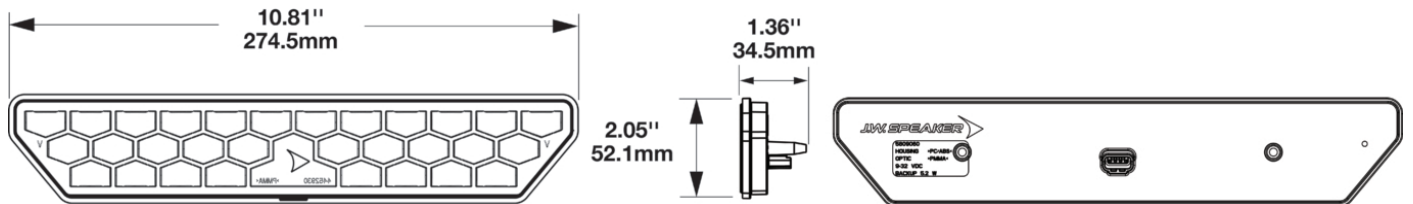

LED Work & Backup Lights - Model 905

PRODUCT DIMENSIONS

PIN	COLOR
PIN 1	RED
PIN 2	PLUG
PIN 3	PLUG
PIN 4	BLACK

Print date: 2026-06-11

© 2026 J.W. Speaker Corporation • Germantown, WI U.S.A.
www.jwspeaker.com • speaker@jwspeaker.com • 262.251.6660