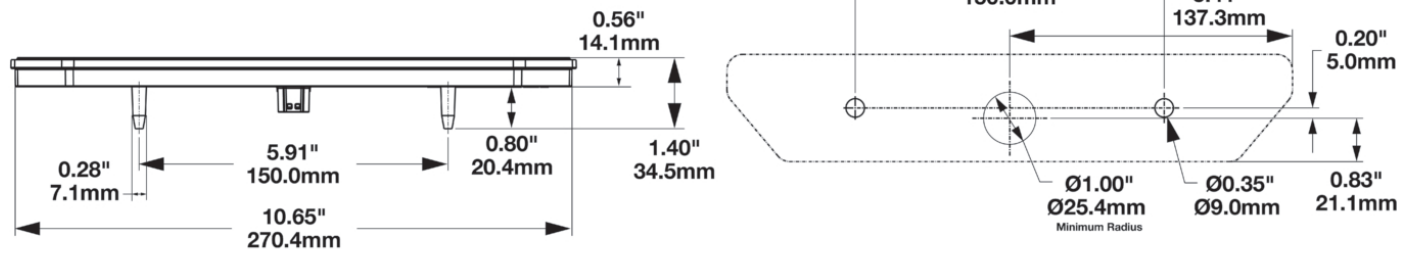

LED Work & Backup Lights - Model 905

PRODUCT DIMENSIONS

PIN	COLOR
PIN 1	RED
PIN 2	PLUG
PIN 3	PLUG
PIN 4	BLACK

Print date: 2026-06-11

© 2026 J.W. Speaker Corporation • Germantown, WI U.S.A.
www.jwspeaker.com • speaker@jwspeaker.com • 262.251.6660