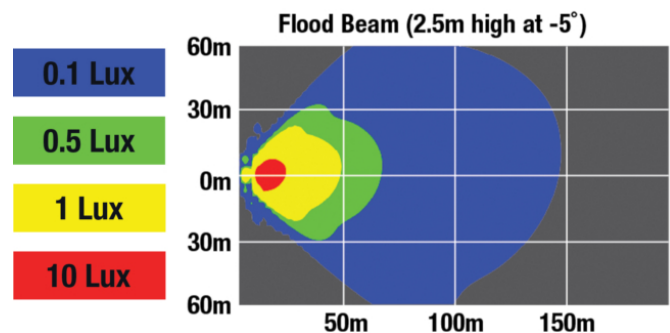

LED Work & Backup Lights - Model 905

PRODUCT INFORMATION

Description	12-24V LED Work Light with Flood Beam Pattern and Post Mounted (Horizontal)
Height	52.00 mm / 2.05 in
Width	274.40 mm / 10.8 in
Depth	28.70 mm / 1.13 in
Shape	Stylized
Outer Lens Material	ACRYLIC
Outer Lens Color	CLEAR
Housing Material	PC/ABS
Housing Color	BLACK
Bezel Color	NA
Mating Connector	JAE MX19004S51
Product Weight	0.41 lbs / 0.19 kgs
Shipping Weight	4.48 lbs / 2.03 kgs

REGULATORY STANDARDS COMPLIANCE

IEC IP67

PHOTOMETRIC SPECIFICATIONS

Raw Lumen Output	2800
Effective Lumen Output	1160
Candela Output	770
Nominal LED Color Temperature	4750 K
Beam Pattern(s)	Forward Lighting - Flood (Standard)