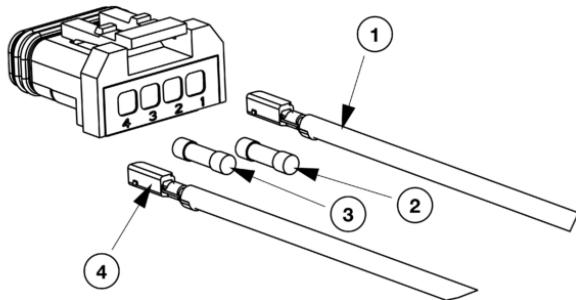

LED Work & Backup Lights - Model 905

PRODUCT DIMENSIONS

PIN	COLOR
PIN 1	RED
PIN 2	PLUG
PIN 3	PLUG
PIN 4	BLACK

Print date: 2026-07-10

© 2026 J.W. Speaker Corporation • Germantown, WI U.S.A.
www.jwspeaker.com • speaker@jwspeaker.com • 262.251.6660