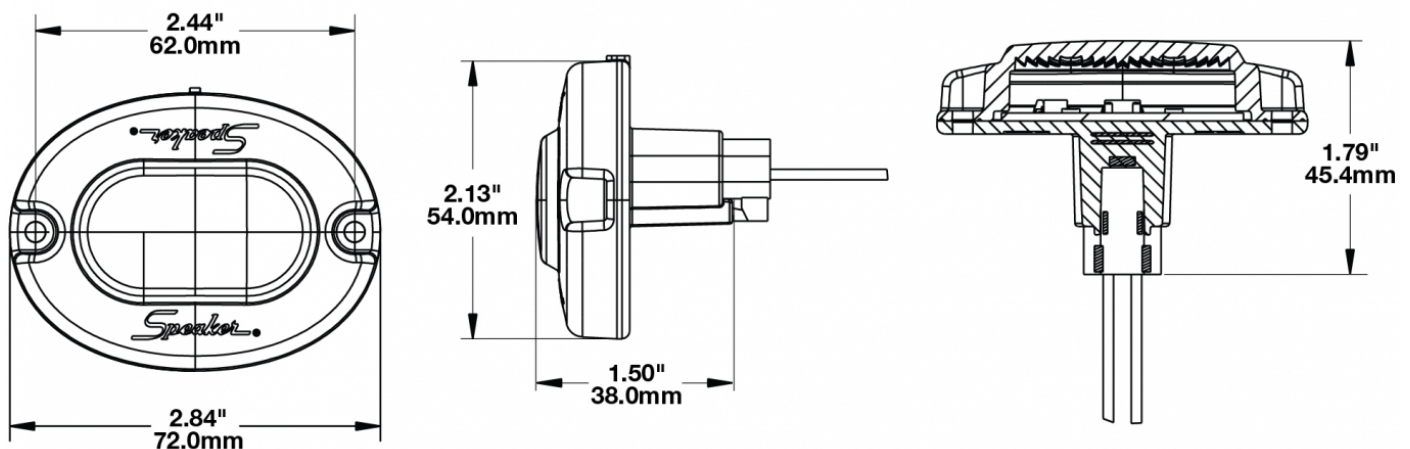

PRODUCT DIMENSIONS

Print date: 2026-07-10

© 2026 J.W. Speaker Corporation • Germantown, WI U.S.A.
www.jwspeaker.com • speaker@jwspeaker.com • 262.251.6660

J.W. SPEAKER
Engineered. Lighting. Solutions.