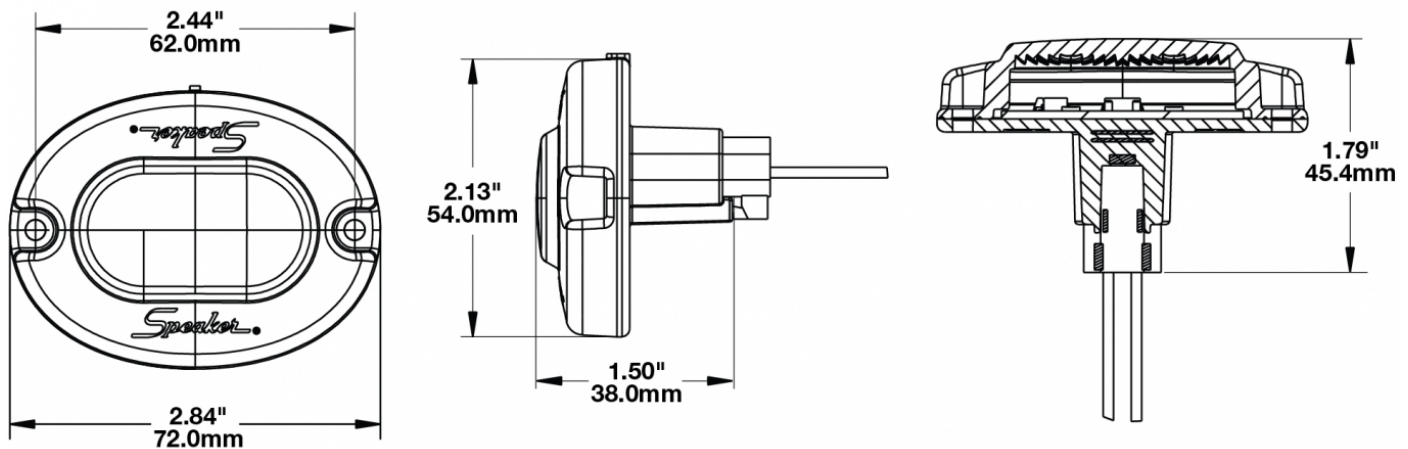

PRODUCT DIMENSIONS

Print date: 2018-07-22

© 2018 J.W. Speaker Corporation • Germantown, WI U.S.A.
www.jwspeaker.com • speaker@jwspeaker.com • 262.251.6660

J.W. SPEAKER
Engineered. Lighting. Solutions.