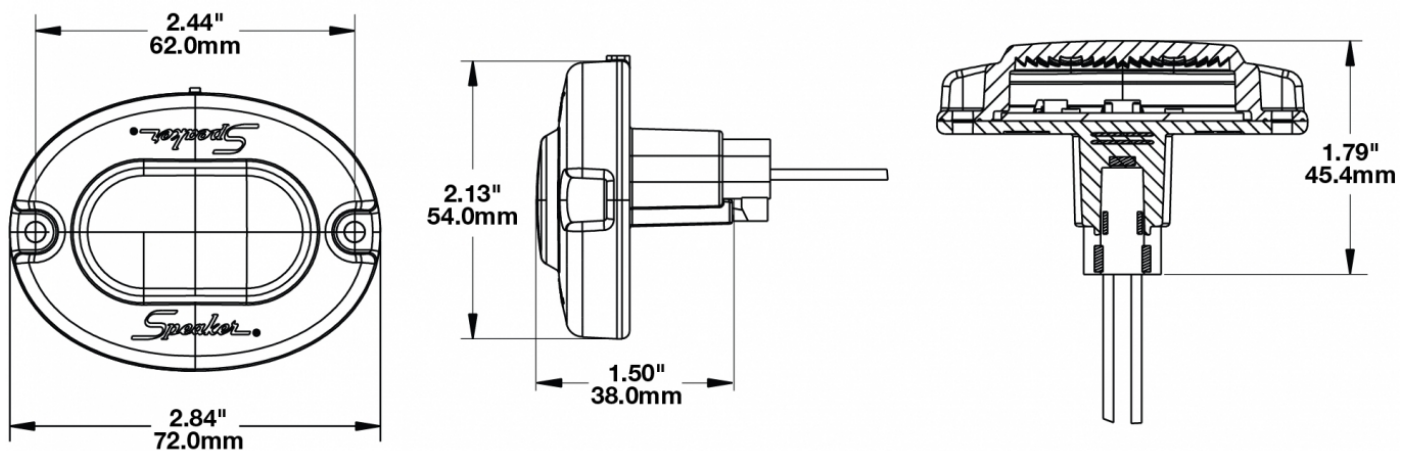

LED Utility Light - Model 186

PRODUCT INFORMATION

Description	12-24V LED Utility Light
Height	54.10 mm / 2.13 in
Width	72.14 mm / 2.84 in
Depth	45.47 mm / 1.79 in
Shape	Rectangular
Outer Lens Material	Polycarbonate
Outer Lens Color	Clear
Housing Material	Polycarbonate
Housing Color	Black
Mounting Type	Low Profile Mount
Minimum Operating Temperature	-40 °C / -40 °F
Maximum Operating Temperature	65 °C / 149 °F
Connector or Wiring	Integrated 2-Pin Deutsch Socket (DT04-2P)
Mating Connector	2-Pin Deutsch Plug (DT06-2S)
Product Weight	0.11 lbs / 0.05 kgs
Shipping Weight	0.90 lbs / 0.41 kgs

PRODUCT DIMENSIONS

Print date: 2024-09-14

© 2024 J.W. Speaker Corporation • Germantown, WI U.S.A.
www.jwspeaker.com • speaker@jwspeaker.com • 262.251.6660

LED Utility Light - Model 186

ELECTRICAL SPECIFICATIONS

Input Voltage	12-24V DC
Red Wire	Positive
Black Wire	Negative
Current Draw	0.105A @ 12V DC 0.105A @ 24V DC

REGULATORY STANDARDS COMPLIANCE

Buy America Standards
IEC IP67

Eco Friendly

PHOTOMETRIC SPECIFICATIONS