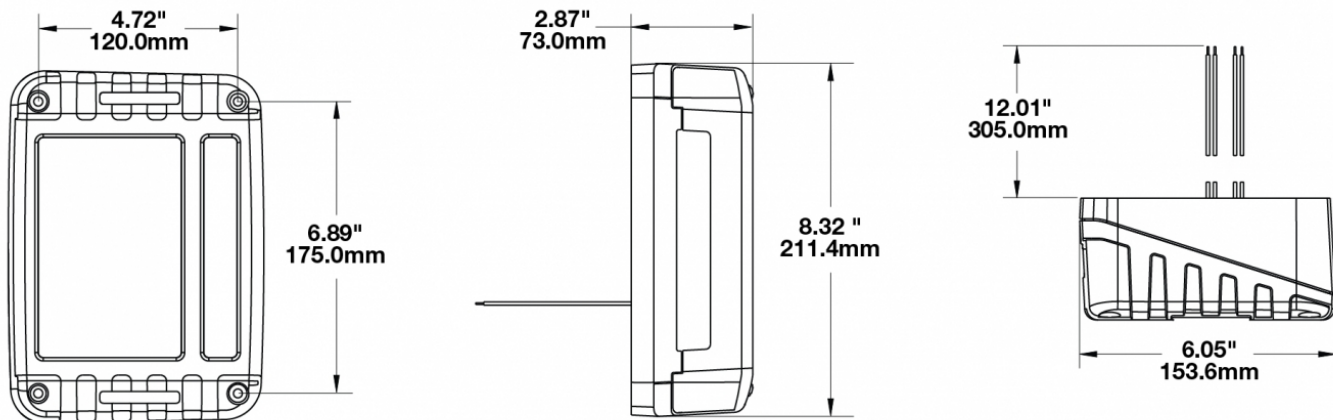

PRODUCT DIMENSIONS

Print date: 2018-04-22

© 2018 J.W. Speaker Corporation • Germantown, WI U.S.A.
www.jwspeaker.com • speaker@jwspeaker.com • 262.251.6660

J.W. SPEAKER
Engineered. Lighting. Solutions.