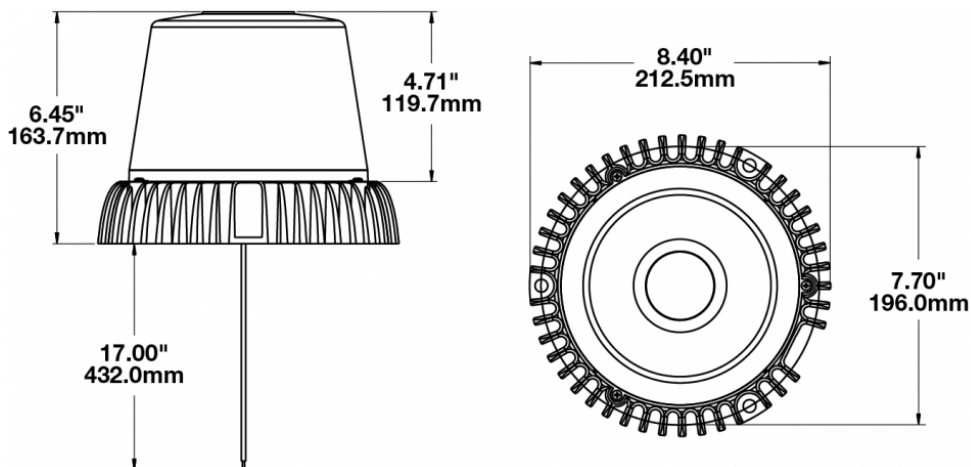

## PRODUCT INFORMATION

<b>Description</b>	12-24V ECE/SAE 3-Mode Red Class I LED Strobe Light
<b>Height</b>	163.83 mm / 6.45 in
<b>Width</b>	213.36 mm / 8.4 in
<b>Depth</b>	213.36 mm / 8.4 in
<b>Shape</b>	Round
<b>Outer Lens Material</b>	Polycarbonate
<b>Outer Lens Color</b>	Red
<b>Housing Material</b>	Die-Cast Aluminum
<b>Housing Color</b>	Black
<b>Mounting Type</b>	Universal Mount
<b>Minimum Operating Temperature</b>	-40 °C / -40 °F
<b>Maximum Operating Temperature</b>	65 °C / 149 °F
<b>Product Weight</b>	0.00 lbs / 0 kgs