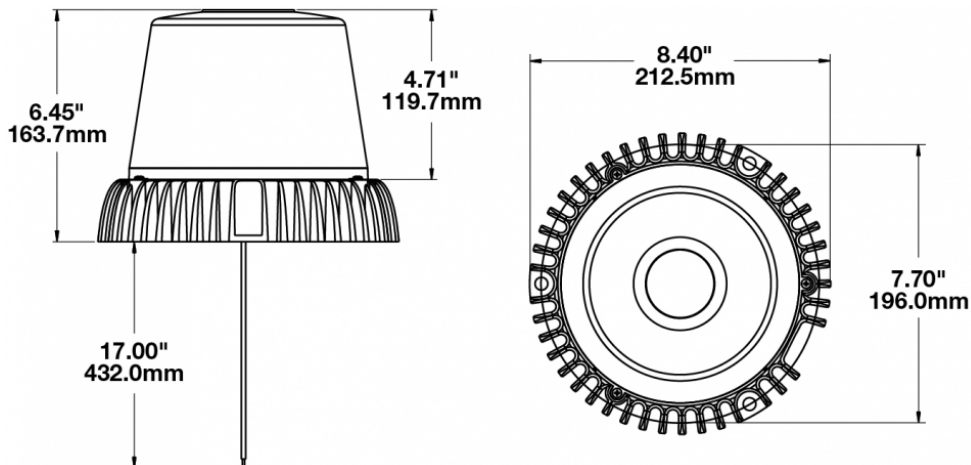

PRODUCT DIMENSIONS

Print date: 2018-11-17

© 2018 J.W. Speaker Corporation • Germantown, WI U.S.A.
www.jwspeaker.com • speaker@jwspeaker.com • 262.251.6660

J.W. SPEAKER®
Engineered. Lighting. Solutions.