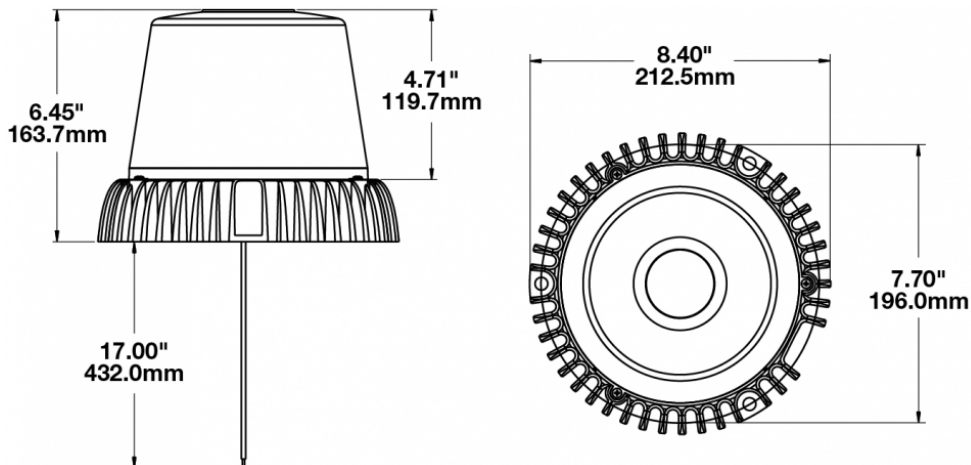

LED Strobe Lights - Model 601

PRODUCT INFORMATION

Description	12-24V ECE/SAE 3-Mode Amber Class I LED Strobe Light with Black Housing
Height	163.83 mm / 6.45 in
Width	213.36 mm / 8.4 in
Depth	213.36 mm / 8.4 in
Shape	Round
Outer Lens Material	Polycarbonate
Outer Lens Color	Amber
Housing Material	Die-Cast Aluminum
Housing Color	Black
Mounting Type	Universal Mount
Minimum Operating Temperature	-40 °C / -40 °F
Maximum Operating Temperature	65 °C / 149 °F
Product Weight	1.25 lbs / 0.57 kgs

PRODUCT DIMENSIONS

Print date: 2018-07-22

© 2018 J.W. Speaker Corporation • Germantown, WI U.S.A.
www.jwspeaker.com • speaker@jwspeaker.com • 262.251.6660

J.W. SPEAKER®
 Engineered. Lighting. Solutions.

LED Strobe Lights - Model 601

ELECTRICAL SPECIFICATIONS

Input Voltage	12-24V DC
Red Wire	Positive
Black Wire	Negative
White Wire	Mode Change
Current Draw	3.7A @ 12V DC 2A @ 24V DC

REGULATORY STANDARDS COMPLIANCE

Buy America Standards Eco Friendly
IEC IP67