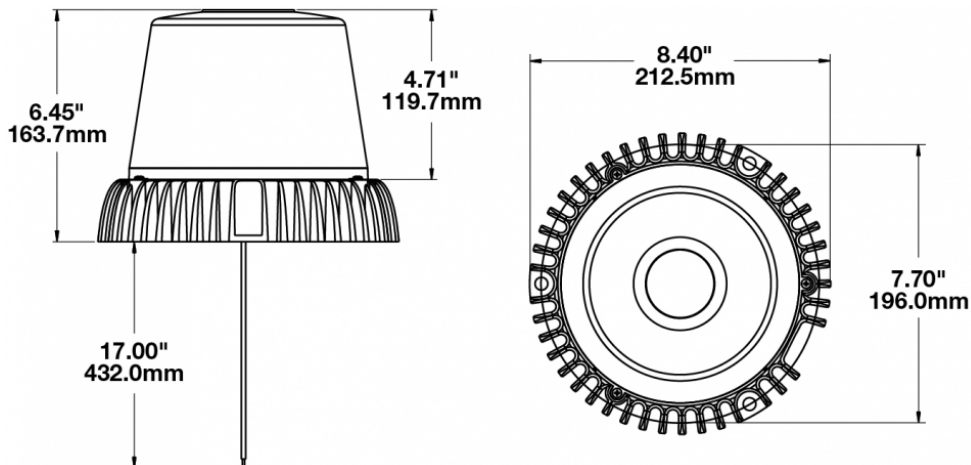

PRODUCT DIMENSIONS

Print date: 2019-01-21

© 2019 J.W. Speaker Corporation • Germantown, WI U.S.A.
www.jwspeaker.com • speaker@jwspeaker.com • 262.251.6660

J.W. SPEAKER
Engineered. Lighting. Solutions.