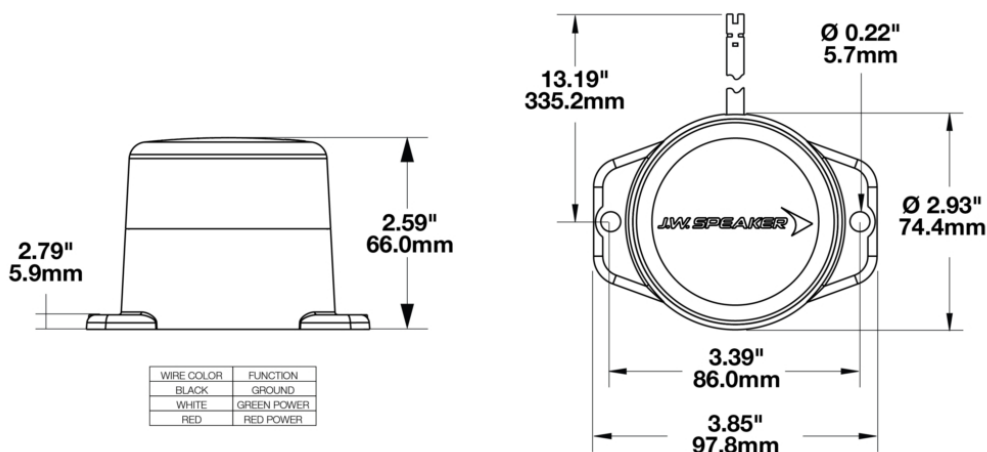

PRODUCT DIMENSIONS

Print date: 2026-04-23

© 2026 J.W. Speaker Corporation • Germantown, WI U.S.A.
www.jwspeaker.com • speaker@jwspeaker.com • 262.251.6660

J.W. SPEAKER
Engineered. Lighting. Solutions.