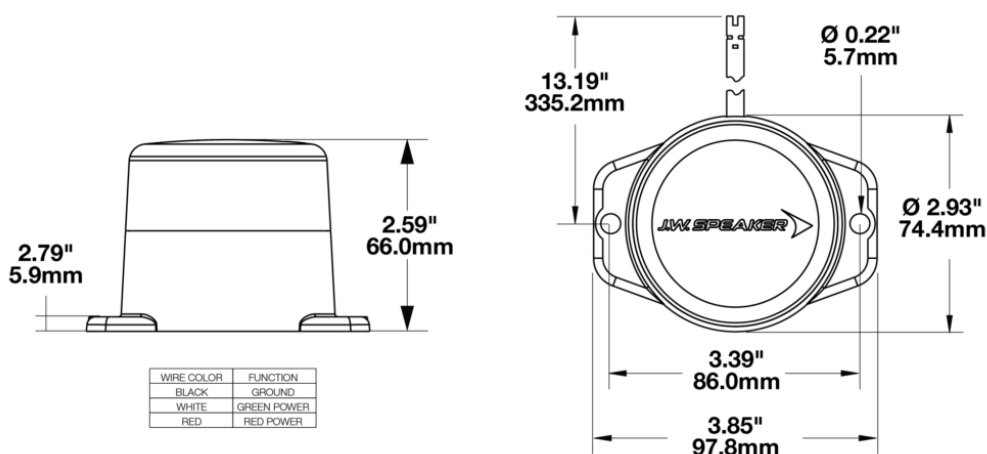

PRODUCT DIMENSIONS

Print date: 2026-06-24

© 2026 J.W. Speaker Corporation • Germantown, WI U.S.A.
www.jwspeaker.com • speaker@jwspeaker.com • 262.251.6660

J.W. SPEAKER
Engineered. Lighting. Solutions.