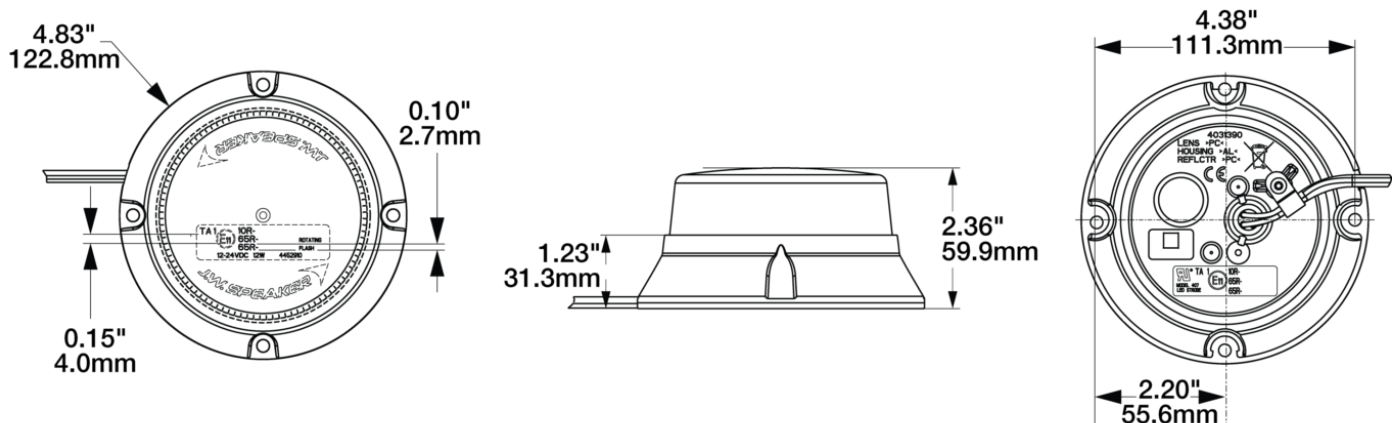

PRODUCT DIMENSIONS

Print date: 2025-04-29

© 2025 J.W. Speaker Corporation • Germantown, WI U.S.A.
www.jwspeaker.com • speaker@jwspeaker.com • 262.251.6660

J.W. SPEAKER
Engineered. Lighting. Solutions.