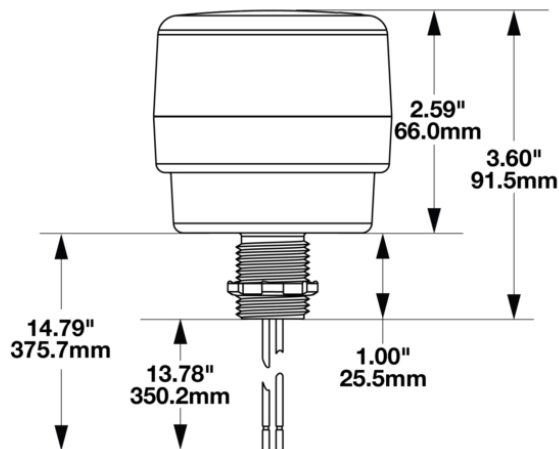

LED Strobe Safety Warning Lights - Model 538

PRODUCT INFORMATION

Description	12/80V Red/Green LED Indicator Light with Pipe Mount
Height	91.60 mm / 3.61 in
Width	70.80 mm / 2.79 in
Depth	70.80 mm / 2.79 in
Shape	Round
Outer Lens Material	Acrylic
Outer Lens Color	Diffuse
Housing Material	Polycarbonate
Housing Color	Black
Mounting Hardware Description	1/2 INCH NPT-
Mounting Type	Pipe Mount
Minimum Operating Temperature	-40 °C / -40 °F
Maximum Operating Temperature	65 °C / 149 °F
Connector or Wiring	13.5" Bare Leads
Product Weight	0.30 lbs / 0.14 kgs
Shipping Weight	0.45 lbs / 0.2 kgs

PRODUCT DIMENSIONS

Print date: 2024-07-27

© 2024 J.W. Speaker Corporation • Germantown, WI U.S.A.
www.jwspeaker.com • speaker@jwspeaker.com • 262.251.6660

J.W. SPEAKER
 Engineered. Lighting. Solutions.

LED Strobe Safety Warning Lights - Model 538

ELECTRICAL SPECIFICATIONS

Input Voltage	12-80V DC
Operating Voltage	12-80V DC
Red Wire	Red LED
White Wire	Green LED
Black Wire	Ground
Current Draw	0.178A @ 12V DC (Red LED) 0.188A @ 12V DC (Green LED) 0.073A @ 48V DC (Red LED) 0.076A @ 48V DC (Green LED) 0.067A @ 80V DC (Red LED) 0.068A @ 80V DC (Green LED)