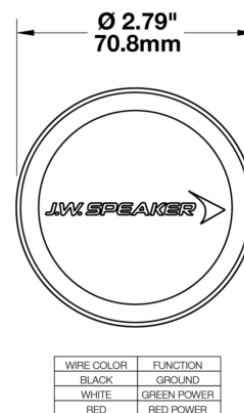

LED Strobe Safety Warning Lights - Model 538

PRODUCT INFORMATION

Description	12/80V Red/Green LED Indicator Light with Pipe Mount
Height	91.60 mm / 3.61 in
Width	70.80 mm / 2.79 in
Depth	70.80 mm / 2.79 in
Shape	Round
Outer Lens Material	Acrylic
Outer Lens Color	Diffuse
Housing Material	Polycarbonate
Housing Color	Black
Mounting Hardware Description	1/2 INCH NPT-
Mounting Type	Pipe Mount
Minimum Operating Temperature	-40 °C / -40 °F
Maximum Operating Temperature	65 °C / 149 °F
Connector or Wiring	13.5" Bare Leads
Product Weight	0.30 lbs / 0.14 kgs
Shipping Weight	0.45 lbs / 0.2 kgs

PRODUCT DIMENSIONS

Print date: 2024-07-27

© 2024 J.W. Speaker Corporation • Germantown, WI U.S.A.
www.jwspeaker.com • speaker@jwspeaker.com • 262.251.6660

J.W. SPEAKER
 Engineered. Lighting. Solutions.

LED Strobe Safety Warning Lights - Model 538

ELECTRICAL SPECIFICATIONS

Input Voltage	12-80V DC
Operating Voltage	12-80V DC
Red Wire	Red LED
White Wire	Green LED
Black Wire	Ground
Current Draw	0.178A @ 12V DC (Red LED) 0.188A @ 12V DC (Green LED) 0.073A @ 48V DC (Red LED) 0.076A @ 48V DC (Green LED) 0.067A @ 80V DC (Red LED) 0.068A @ 80V DC (Green LED)