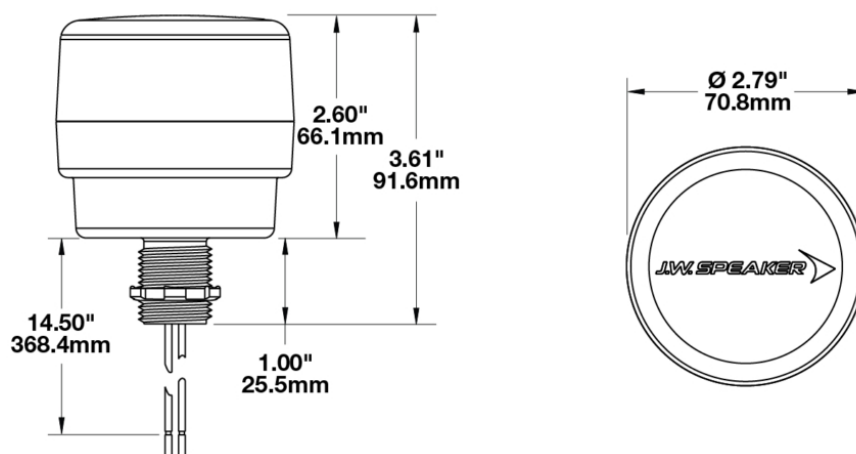

PRODUCT DIMENSIONS

Print date: 2018-02-17

© 2018 J.W. Speaker Corporation • Germantown, WI U.S.A.
www.jwspeaker.com • speaker@jwspeaker.com • 262.251.6660

J.W. SPEAKER®
Engineered. Lighting. Solutions.