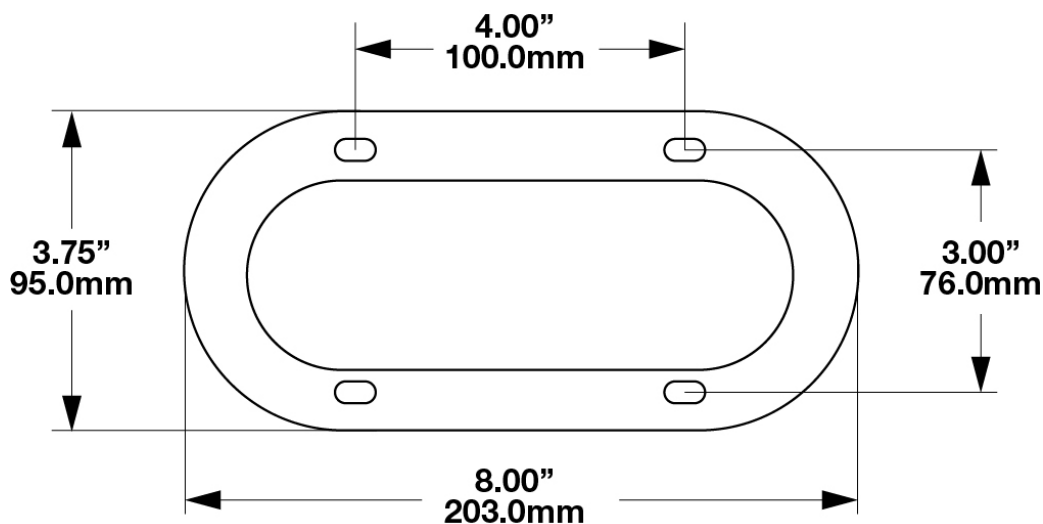

Chrome Plastic Trim Ring for Model 274

PRODUCT INFORMATION

Description	Chrome Plastic Trim Ring for Model 274
Height	95.00 mm / 3.74 in
Width	203.00 mm / 7.99 in
Depth	5.00 mm / 0.2 in
Shape	Oval
Housing Material	Plastic
Housing Color	Chrome
Product Weight	0.10 lbs / 0.05 kgs
Shipping Weight	0.10 lbs / 0.05 kgs
Additional Information	For use with 4242891

PRODUCT DIMENSIONS

Print date: 2026-07-09

© 2026 J.W. Speaker Corporation • Germantown, WI U.S.A.
www.jwspeaker.com • speaker@jwspeaker.com • 262.251.6660

J.W. SPEAKER
Engineered. Lighting. Solutions.

Chrome Plastic Trim Ring for Model 274

SUITS THESE PRODUCTS

2" x 6" Heated LED Signal Light

Heated Oval LED
Signal Light - Model
274

Print date: 2026-07-09

© 2026 J.W. Speaker Corporation • Germantown, WI U.S.A.
www.jwspeaker.com • speaker@jwspeaker.com • 262.251.6660