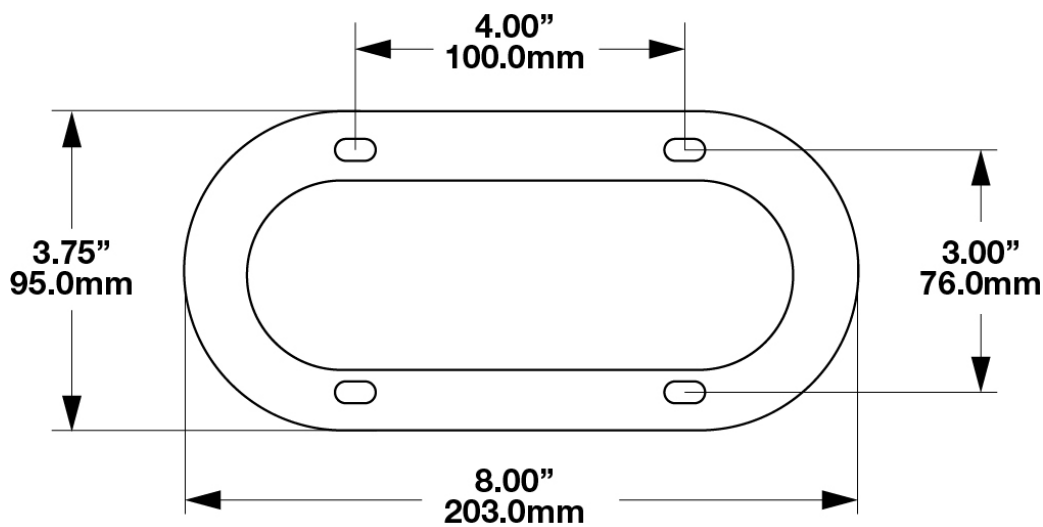

Chrome Plastic Trim Ring for Model 274

PRODUCT INFORMATION

Description	Chrome Plastic Trim Ring for Model 274
Height	95.00 mm / 3.74 in
Width	203.00 mm / 7.99 in
Depth	5.00 mm / 0.2 in
Shape	Oval
Housing Material	Plastic
Housing Color	Chrome
Product Weight	0.10 lbs / 0.05 kgs
Shipping Weight	0.10 lbs / 0.05 kgs
Additional Information	For use with 4242891

PRODUCT DIMENSIONS

Print date: 2026-04-18

© 2026 J.W. Speaker Corporation • Germantown, WI U.S.A.
www.jwspeaker.com • speaker@jwspeaker.com • 262.251.6660

J.W. SPEAKER
Engineered. Lighting. Solutions.

Chrome Plastic Trim Ring for Model 274

SUITS THESE PRODUCTS

2" x 6" Heated LED Signal Light

Heated Oval LED
Signal Light - Model
274

Print date: 2026-04-18

© 2026 J.W. Speaker Corporation • Germantown, WI U.S.A.
www.jwspeaker.com • speaker@jwspeaker.com • 262.251.6660