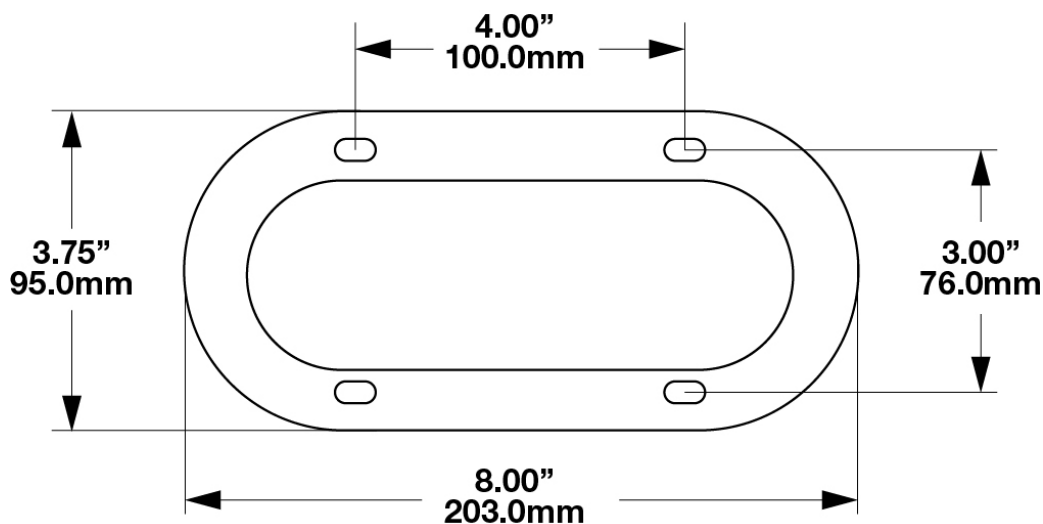

PRODUCT DIMENSIONS

Print date: 2025-05-22

© 2025 J.W. Speaker Corporation • Germantown, WI U.S.A.
www.jwspeaker.com • speaker@jwspeaker.com • 262.251.6660

J.W. SPEAKER
Engineered. Lighting. Solutions.