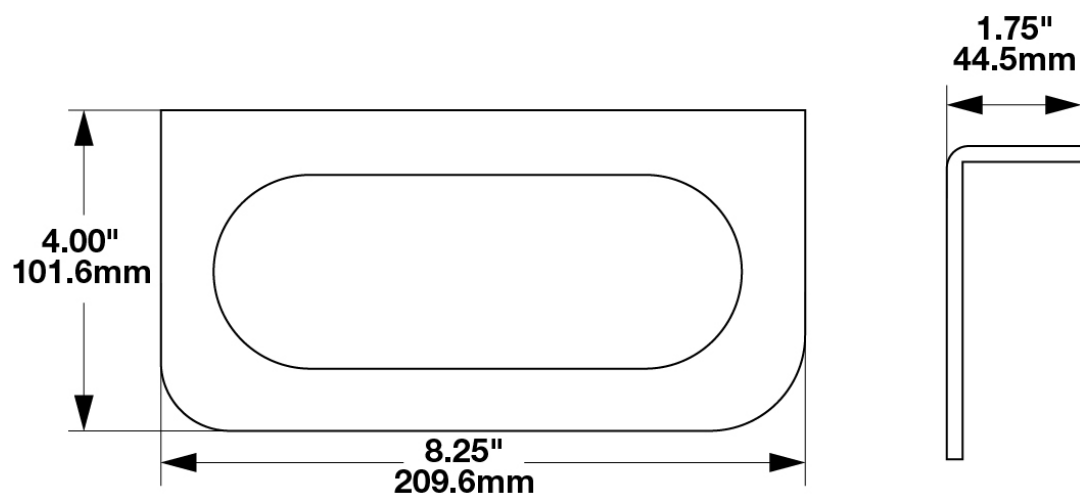

PRODUCT DIMENSIONS

Print date: 2019-03-25

© 2019 J.W. Speaker Corporation • Germantown, WI U.S.A.
www.jwspeaker.com • speaker@jwspeaker.com • 262.251.6660