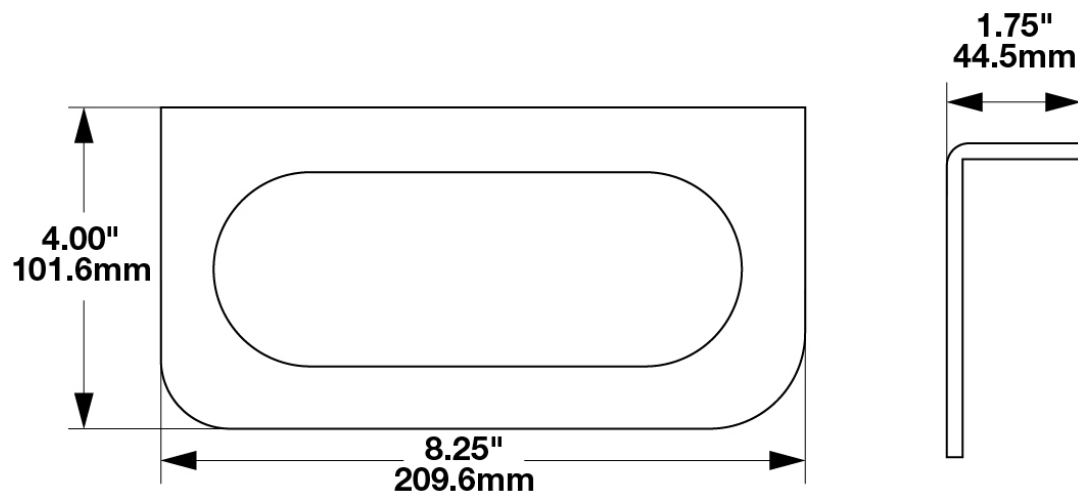

Steel L-Shaped Mounting Bracket for Model 274

PRODUCT INFORMATION

| | |
|-------------------------|---|
| Description | Steel L-Shaped Mounting Bracket for Model 274 |
| Height | 102.00 mm / 4.02 in |
| Width | 210.00 mm / 8.27 in |
| Depth | 45.00 mm / 1.77 in |
| Housing Material | Powder Coated Steel |
| Housing Color | Black |
| Product Weight | 0.71 lbs / 0.32 kgs |
| Shipping Weight | 0.93 lbs / 0.42 kgs |

PRODUCT DIMENSIONS

Print date: 2026-06-09

© 2026 J.W. Speaker Corporation • Germantown, WI U.S.A.
www.jwspeaker.com • speaker@jwspeaker.com • 262.251.6660

Steel L-Shaped Mounting Bracket for Model 274

REGULATORY STANDARDS COMPLIANCE

SUITS THESE PRODUCTS

2" x 6" Heated LED Signal Light

Heated Oval LED
Signal Light - Model
274

Print date: 2026-06-09

© 2026 J.W. Speaker Corporation • Germantown, WI U.S.A.
www.jwspeaker.com • speaker@jwspeaker.com • 262.251.6660