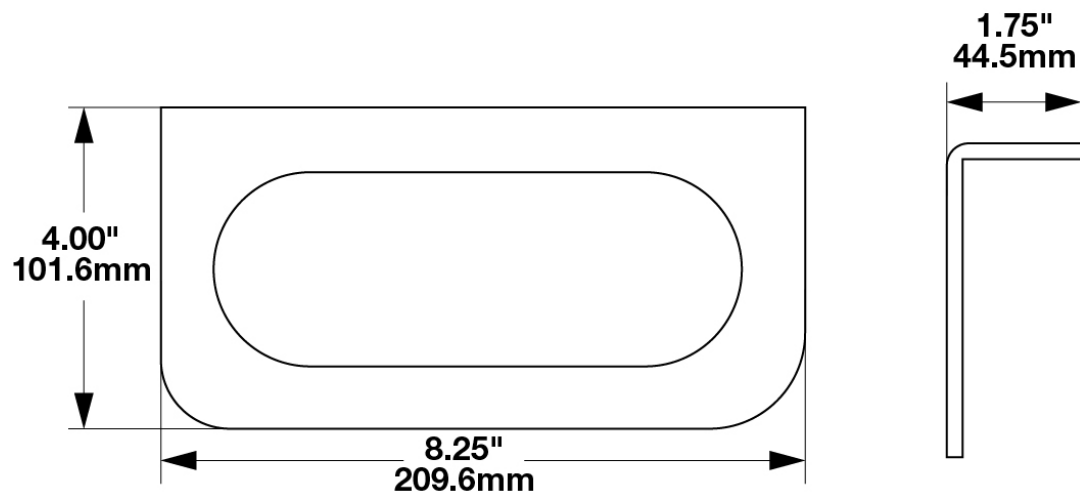

PRODUCT DIMENSIONS

Print date: 2026-06-04

© 2026 J.W. Speaker Corporation • Germantown, WI U.S.A.
www.jwspeaker.com • speaker@jwspeaker.com • 262.251.6660