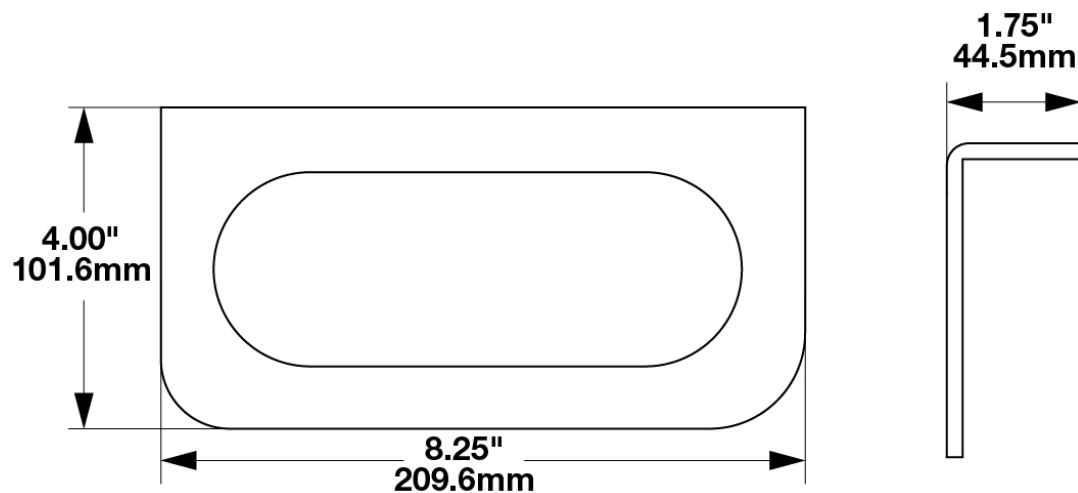

Steel L-Shaped Mounting Bracket for Model 274

PRODUCT INFORMATION

Description	Steel L-Shaped Mounting Bracket for Model 274
Height	102.00 mm / 4.02 in
Width	210.00 mm / 8.27 in
Depth	45.00 mm / 1.77 in
Housing Material	Powder Coated Steel
Housing Color	Black
Product Weight	0.71 lbs / 0.32 kgs
Shipping Weight	0.93 lbs / 0.42 kgs

PRODUCT DIMENSIONS

Print date: 2024-02-23

© 2024 J.W. Speaker Corporation • Germantown, WI U.S.A.
www.jwspeaker.com • speaker@jwspeaker.com • 262.251.6660

Steel L-Shaped Mounting Bracket for Model 274

REGULATORY STANDARDS COMPLIANCE

SUITS THESE PRODUCTS

2" x 6" Heated LED Signal Light

Heated Oval LED
Signal Light - Model
274

Print date: 2024-02-23

© 2024 J.W. Speaker Corporation • Germantown, WI U.S.A.
www.jwspeaker.com • speaker@jwspeaker.com • 262.251.6660