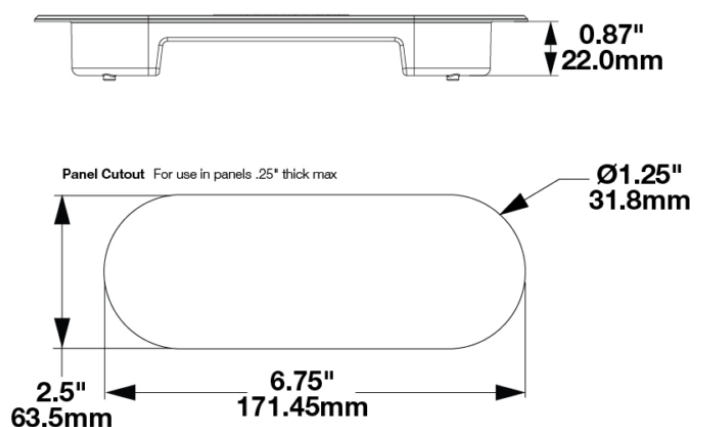

PRODUCT DIMENSIONS

Print date: 2024-04-22

© 2024 J.W. Speaker Corporation • Germantown, WI U.S.A.
www.jwspeaker.com • speaker@jwspeaker.com • 262.251.6660

J.W. SPEAKER
Engineered. Lighting. Solutions.