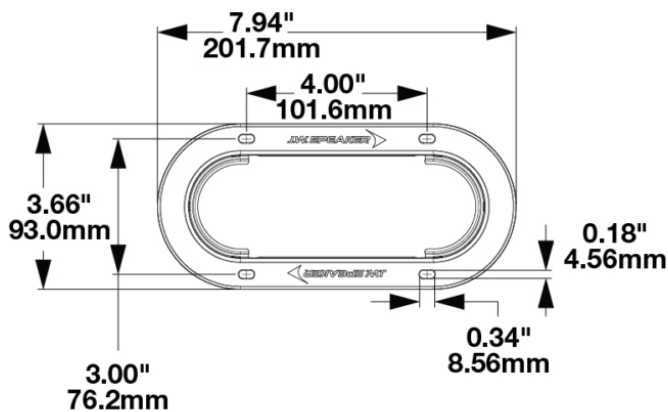

Plastic Mounting Flange for Model 274

PRODUCT INFORMATION

Description	Plastic Mounting Flange for Model 274
Height	93.00 mm / 3.66 in
Width	202.00 mm / 7.95 in
Depth	22.00 mm / 0.87 in
Shape	Oval
Housing Material	Polycarbonate
Housing Color	Black
Mounting Type	Panel
Retrofits	Standard 2" x 6" Signal Lights
Product Weight	0.10 lbs / 0.05 kgs
Shipping Weight	1.11 lbs / 0.5 kgs

PRODUCT DIMENSIONS

Print date: 2026-06-26

© 2026 J.W. Speaker Corporation • Germantown, WI U.S.A.
www.jwspeaker.com • speaker@jwspeaker.com • 262.251.6660

Plastic Mounting Flange for Model 274

REGULATORY STANDARDS COMPLIANCE