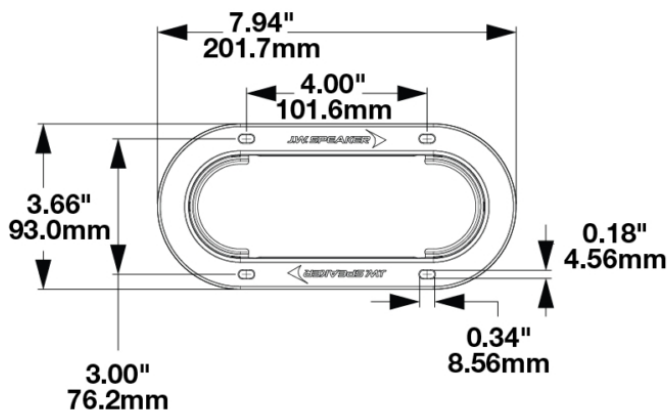

Plastic Mounting Flange for Model 274

PRODUCT INFORMATION

Description	Plastic Mounting Flange for Model 274
Height	93.00 mm / 3.66 in
Width	202.00 mm / 7.95 in
Depth	22.00 mm / 0.87 in
Shape	Oval
Housing Material	Polycarbonate
Housing Color	Black
Mounting Type	Panel
Retrofits	Standard 2" x 6" Signal Lights
Product Weight	0.10 lbs / 0.05 kgs
Shipping Weight	1.11 lbs / 0.5 kgs

PRODUCT DIMENSIONS

Print date: 2024-04-22

© 2024 J.W. Speaker Corporation • Germantown, WI U.S.A.
www.jwspeaker.com • speaker@jwspeaker.com • 262.251.6660

J.W. SPEAKER
 Engineered. Lighting. Solutions.

Plastic Mounting Flange for Model 274