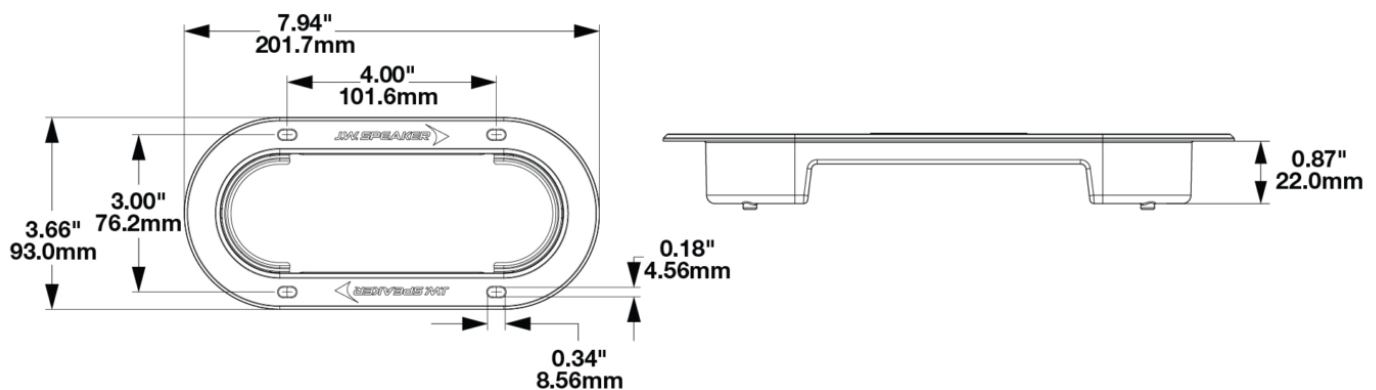

Plastic Mounting Flange for Model 274

PRODUCT INFORMATION

| | |
|-------------------------|---------------------------------------|
| Description | Plastic Mounting Flange for Model 274 |
| Height | 93.00 mm / 3.66 in |
| Width | 202.00 mm / 7.95 in |
| Depth | 22.00 mm / 0.87 in |
| Shape | Oval |
| Housing Material | Polycarbonate |
| Housing Color | Black |
| Mounting Type | Panel |
| Retrofits | Standard 2" x 6" Signal Lights |
| Product Weight | 0.10 lbs / 0.05 kgs |

PRODUCT DIMENSIONS

Print date: 2019-03-25

© 2019 J.W. Speaker Corporation • Germantown, WI U.S.A.
 www.jwspeaker.com • speaker@jwspeaker.com • 262.251.6660

Plastic Mounting Flange for Model 274

REGULATORY STANDARDS COMPLIANCE

Buy America Standards

Eco Friendly

APPLICATIONS

SUITS THESE PRODUCTS

2" x 6" Heated LED Signal Light

Heated Oval LED
Signal Light - Model
274

Print date: 2019-03-25

© 2019 J.W. Speaker Corporation • Germantown, WI U.S.A.
www.jwspeaker.com • speaker@jwspeaker.com • 262.251.6660