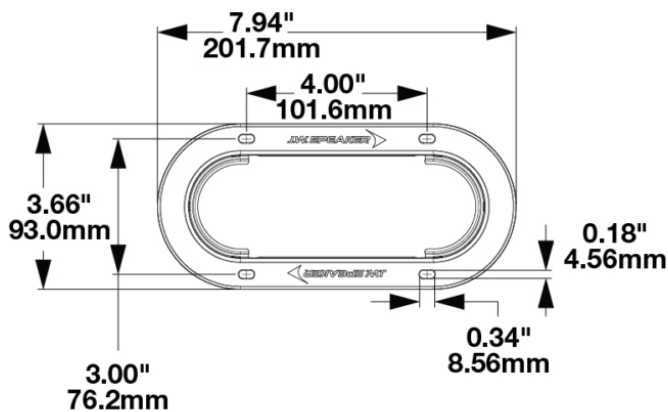

Plastic Mounting Flange for Model 274

PRODUCT INFORMATION

Description	Plastic Mounting Flange for Model 274
Height	93.00 mm / 3.66 in
Width	202.00 mm / 7.95 in
Depth	22.00 mm / 0.87 in
Shape	Oval
Housing Material	Polycarbonate
Housing Color	Black
Mounting Type	Panel
Retrofits	Standard 2" x 6" Signal Lights
Product Weight	0.10 lbs / 0.05 kgs
Shipping Weight	1.11 lbs / 0.5 kgs

PRODUCT DIMENSIONS

Print date: 2026-04-18

© 2026 J.W. Speaker Corporation • Germantown, WI U.S.A.
 www.jwspeaker.com • speaker@jwspeaker.com • 262.251.6660

J.W. SPEAKER
 Engineered. Lighting. Solutions.

Plastic Mounting Flange for Model 274