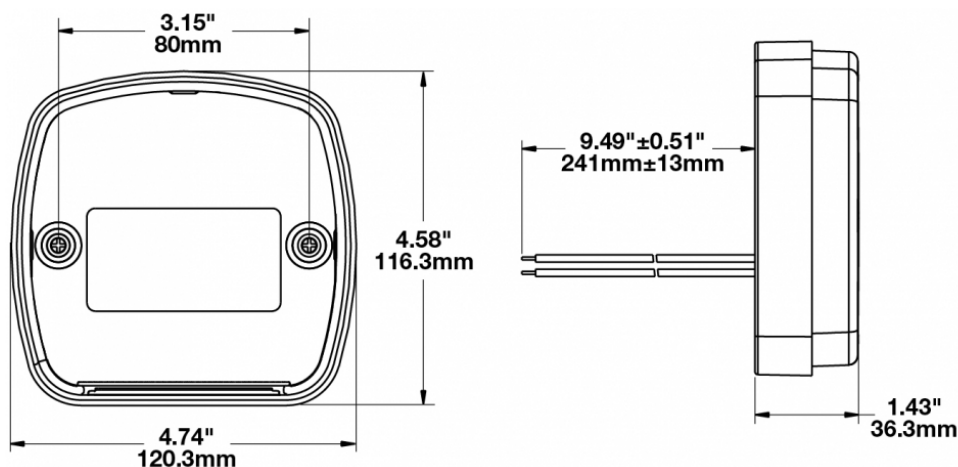

## PRODUCT INFORMATION

<b>Description</b>	12-24V ECE LED Stop, Tail & Turn Signal Light without License Plate Illuminator
<b>Height</b>	116.33 mm / 4.58 in
<b>Width</b>	120.40 mm / 4.74 in
<b>Depth</b>	36.32 mm / 1.43 in
<b>Shape</b>	Square
<b>Outer Lens Material</b>	Acrylic
<b>Outer Lens Color</b>	Red
<b>Housing Material</b>	Impact-Resistant Nylon
<b>Housing Color</b>	Black
<b>Mounting Type</b>	Low Profile Mount
<b>Minimum Operating Temperature</b>	-40 °C / -40 °F
<b>Maximum Operating Temperature</b>	65 °C / 149 °F
<b>Mating Connector</b>	4-Pin Deutsch Plug (DT06-4S)
<b>Product Weight</b>	0.66 lbs / 0.3 kgs
<b>Shipping Weight</b>	0.89 lbs / 0.4 kgs