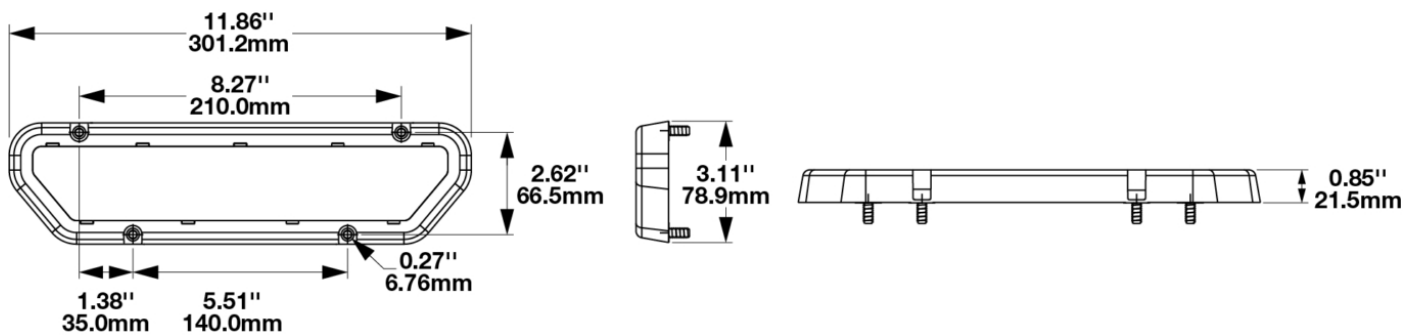

# Panel Mount for Model 260 ECE

## PRODUCT INFORMATION

<b>Description</b>	Panel Mount for Model 260 ECE
<b>Height</b>	78.90 mm / 3.11 in
<b>Width</b>	301.20 mm / 11.86 in
<b>Depth</b>	21.50 mm / 0.85 in
<b>Product Weight</b>	0.18 lbs / 0.08 kgs

## PRODUCT DIMENSIONS

### **11" X 2" X 3/4" LED**