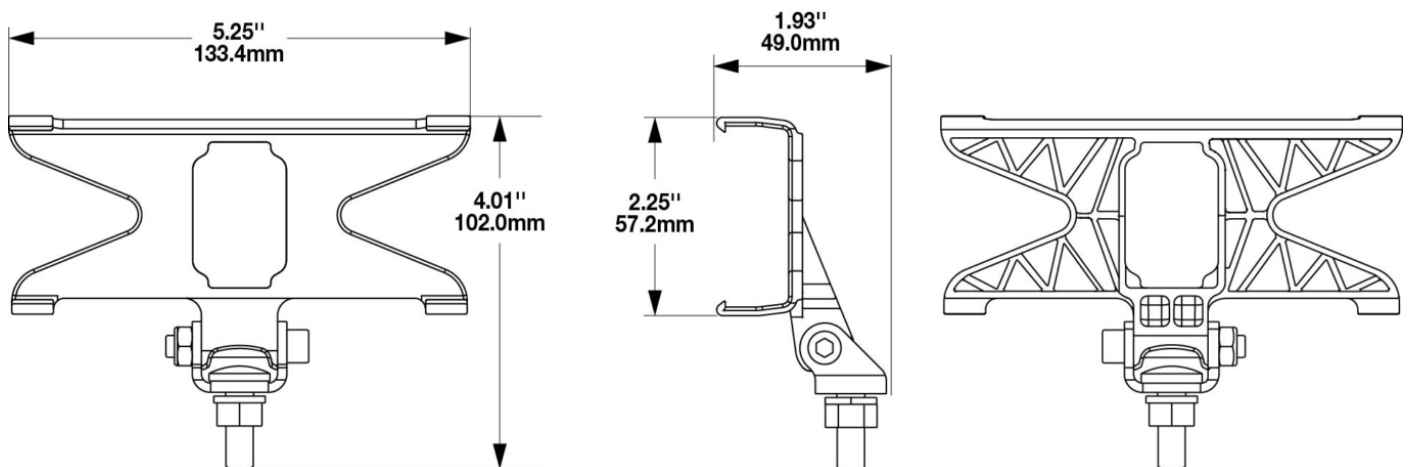

Pedestal Mount for Model 260 ECE

PRODUCT INFORMATION

Description	Pedestal Mount for Model 260 ECE
Height	73.20 mm / 2.88 in
Width	133.40 mm / 5.25 in
Depth	39.80 mm / 1.57 in
Product Weight	0.17 lbs / 0.08 kgs

PRODUCT DIMENSIONS

Print date: 2024-11-08

© 2024 J.W. Speaker Corporation • Germantown, WI U.S.A.
www.jwspeaker.com • speaker@jwspeaker.com • 262.251.6660

Pedestal Mount for Model 260 ECE

INSTALLATION & APPLICATION INFORMATION

The 8201051 Pedestal Mount is only used with the Model 260 ECE RCL (0347961).

PRODUCT WARNINGS

For California residents:

⚠ **WARNING:** Cancer and reproductive harm - www.P65Warnings.ca.gov.

⚠ **AVERTISSEMENT:** Cancer et effet nocif sur la reproduction - www.P65Warnings.ca.gov.

SUITS THESE PRODUCTS

11" X 2" X 3/4" LED Rear Multi- functional Light

LED Stop, Tail, Turn &
Backup Lights - Model
260

Print date: 2024-11-08

© 2024 J.W. Speaker Corporation • Germantown, WI U.S.A.
www.jwspeaker.com • speaker@jwspeaker.com • 262.251.6660