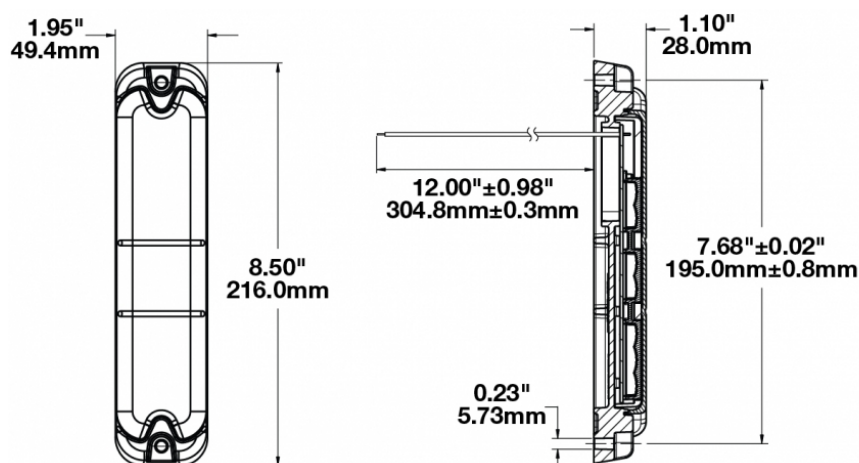

PRODUCT DIMENSIONS

Print date: 2019-02-16

© 2019 J.W. Speaker Corporation • Germantown, WI U.S.A.
www.jwspeaker.com • speaker@jwspeaker.com • 262.251.6660