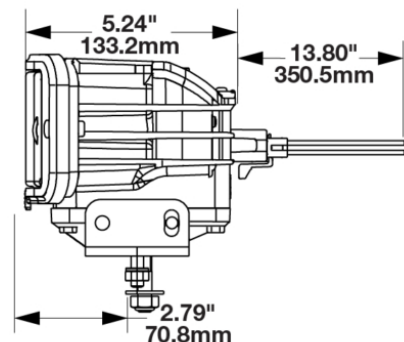

PRODUCT DIMENSIONS

Print date: 2025-01-15

© 2025 J.W. Speaker Corporation • Germantown, WI U.S.A.
www.jwspeaker.com • speaker@jwspeaker.com • 262.251.6660