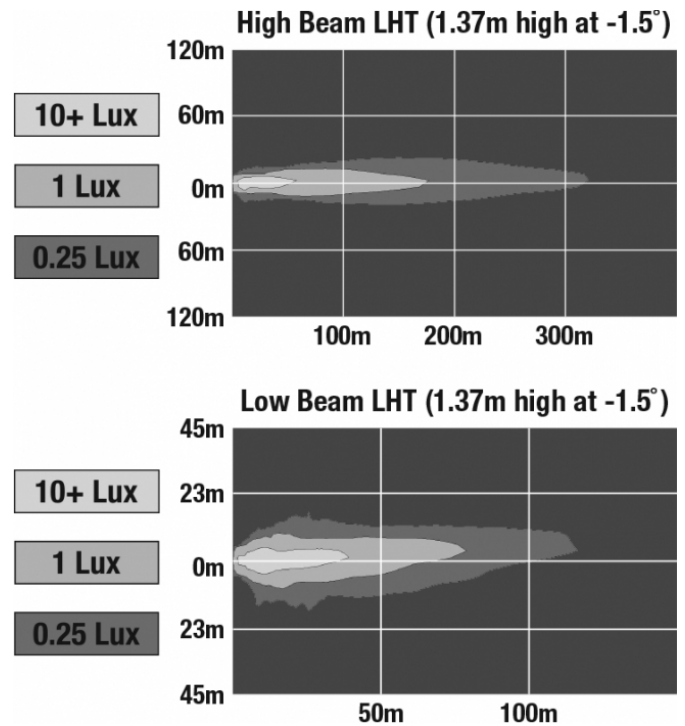

## ELECTRICAL SPECIFICATIONS

---

<b>Input Voltage</b>	12V DC
<b>Operating Voltage</b>	8-15V DC
<b>Red Wire</b>	Front Position
<b>Black Wire</b>	Ground
<b>White Wire</b>	High Beam
<b>Yellow Wire</b>	Turn
<b>Blue Wire</b>	DRL
<b>Orange Wire</b>	Low Beam
<b>Current Draw</b>	2.70A @ 12V DC (Low Beam) 3.60A @ 12V DC (High Beam) 0.85A @ 12V DC (Turn Signal) 0.10A @ 12V DC (Front Position / DRL)

## PHOTOMETRIC SPECIFICATIONS

<b>Raw Lumen Output</b>	2,880 (High Beam); 2,160 (Low Beam)
<b>Effective Lumen Output</b>	1,150 (High Beam); 800 (Low Beam)
<b>Candela Output</b>	52,000
<b>Nominal LED Color Temperature</b>	5000 K
<b>Beam Pattern(s)</b>	Forward Lighting - High Beam (ECE) Forward Lighting - Low Beam (ECE Left Hand) Signalization - Turn (Front)