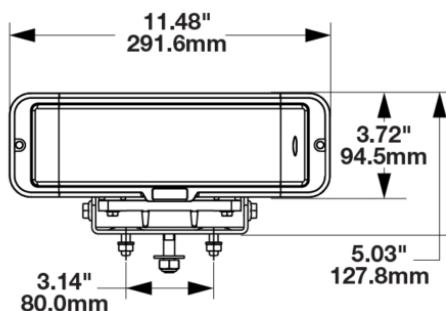

PRODUCT DIMENSIONS

Print date: 2026-06-15

© 2026 J.W. Speaker Corporation • Germantown, WI U.S.A.
www.jwspeaker.com • speaker@jwspeaker.com • 262.251.6660