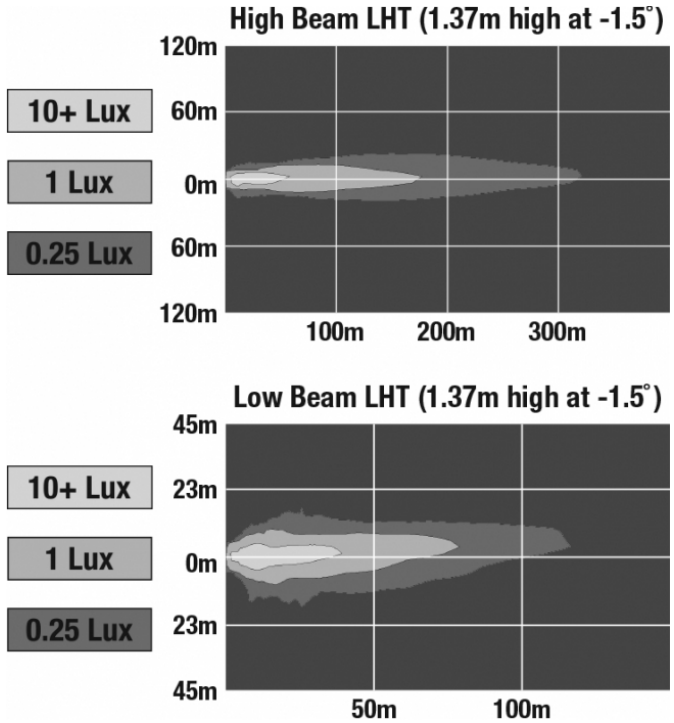

## ELECTRICAL SPECIFICATIONS

---

<b>Input Voltage</b>	12V DC
<b>Operating Voltage</b>	8-15V DC
<b>Red Wire</b>	Front Position
<b>Black Wire</b>	Ground
<b>White Wire</b>	High Beam
<b>Yellow Wire</b>	Turn
<b>Blue Wire</b>	DRL
<b>Orange Wire</b>	Low Beam
<b>Current Draw</b>	2.70A @ 12V DC (Low Beam) 3.60A @ 12V DC (High Beam) 0.85A @ 12V DC (Turn Signal) 0.10A @ 12V DC (Front Position / DRL)

## PHOTOMETRIC SPECIFICATIONS

<b>Raw Lumen Output</b>	2,880 (High Beam); 2,160 (Low Beam)
<b>Effective Lumen Output</b>	1,150 (High Beam); 800 (Low Beam)
<b>Candela Output</b>	52,000
<b>Nominal LED Color Temperature</b>	5000 K
<b>Beam Pattern(s)</b>	Forward Lighting - High Beam (ECE) Forward Lighting - Low Beam (ECE Left Hand) Signalization - Turn (Front)