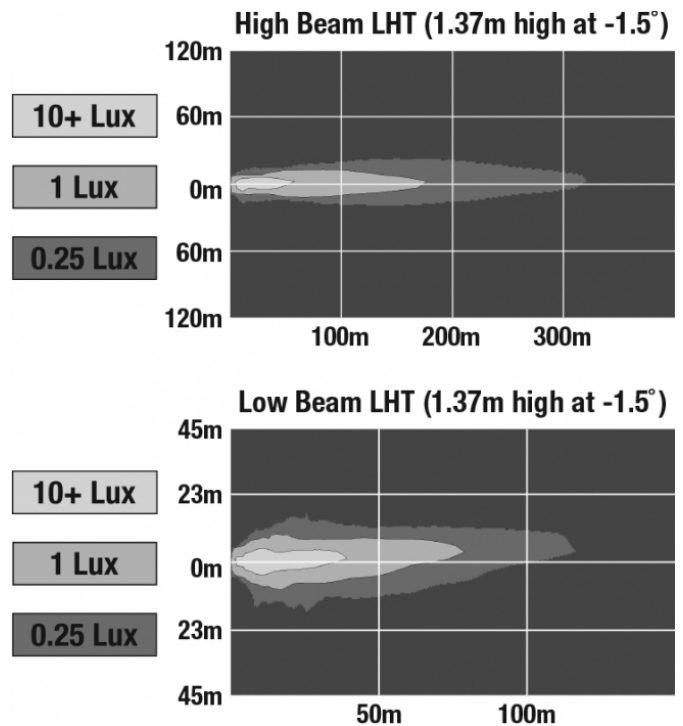

## PRODUCT DIMENSIONS

## PHOTOMETRIC SPECIFICATIONS

<b>Raw Lumen Output</b>	2,880 (High Beam); 2,160 (Low Beam)
<b>Effective Lumen Output</b>	1,150 (High Beam); 800 (Low Beam)
<b>Candela Output</b>	52,000
<b>Nominal LED Color Temperature</b>	5000 K
<b>Beam Pattern(s)</b>	Forward Lighting - High Beam (ECE) Forward Lighting - Low Beam (ECE Left Hand) Signalization - Turn (Front)