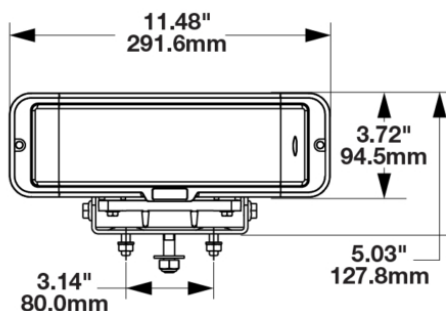

PRODUCT DIMENSIONS

Print date: 2025-01-15

© 2025 J.W. Speaker Corporation • Germantown, WI U.S.A.
www.jwspeaker.com • speaker@jwspeaker.com • 262.251.6660