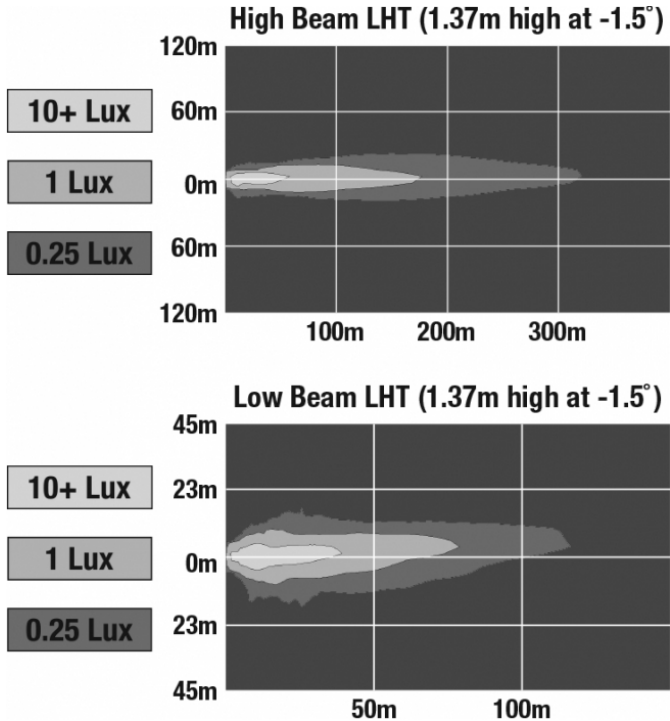

## PHOTOMETRIC SPECIFICATIONS

<b>Raw Lumen Output</b>	2,880 (High Beam); 2,160 (Low Beam)
<b>Effective Lumen Output</b>	1,150 (High Beam); 800 (Low Beam)
<b>Candela Output</b>	52,000
<b>Nominal LED Color Temperature</b>	5000 K
<b>Beam Pattern(s)</b>	Forward Lighting - High Beam (ECE) Forward Lighting - Low Beam (ECE Left Hand) Signalization - Turn (Front)