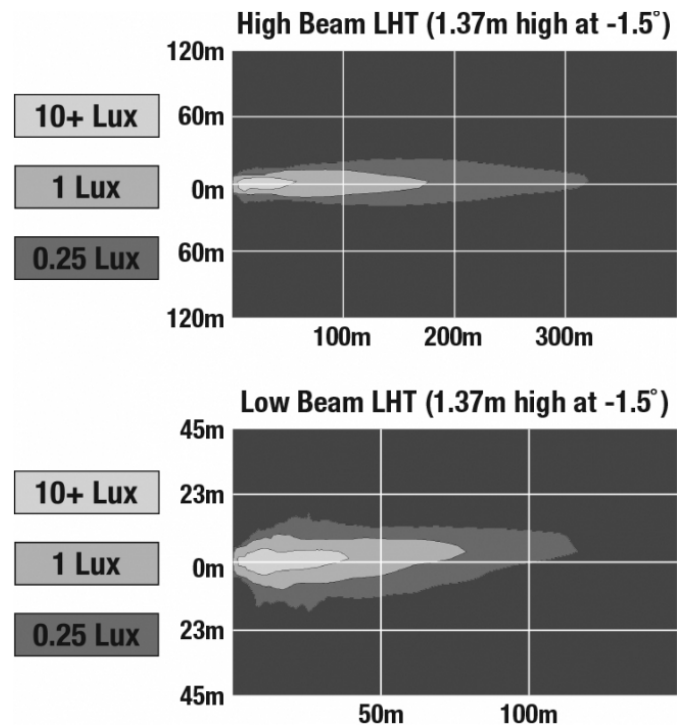

## PHOTOMETRIC SPECIFICATIONS

<b>Raw Lumen Output</b>	2,880 (High Beam); 2,160 (Low Beam)
<b>Effective Lumen Output</b>	1,150 (High Beam); 800 (Low Beam)
<b>Candela Output</b>	52,000
<b>Nominal LED Color Temperature</b>	5000 K
<b>Beam Pattern(s)</b>	Forward Lighting - High Beam (ECE) Forward Lighting - Low Beam (ECE Left Hand) Signalization - Turn (Front)