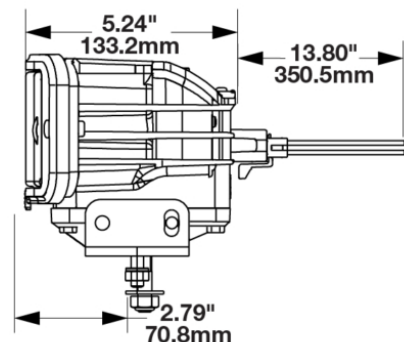

PRODUCT DIMENSIONS

Print date: 2026-06-15

© 2026 J.W. Speaker Corporation • Germantown, WI U.S.A.
www.jwspeaker.com • speaker@jwspeaker.com • 262.251.6660