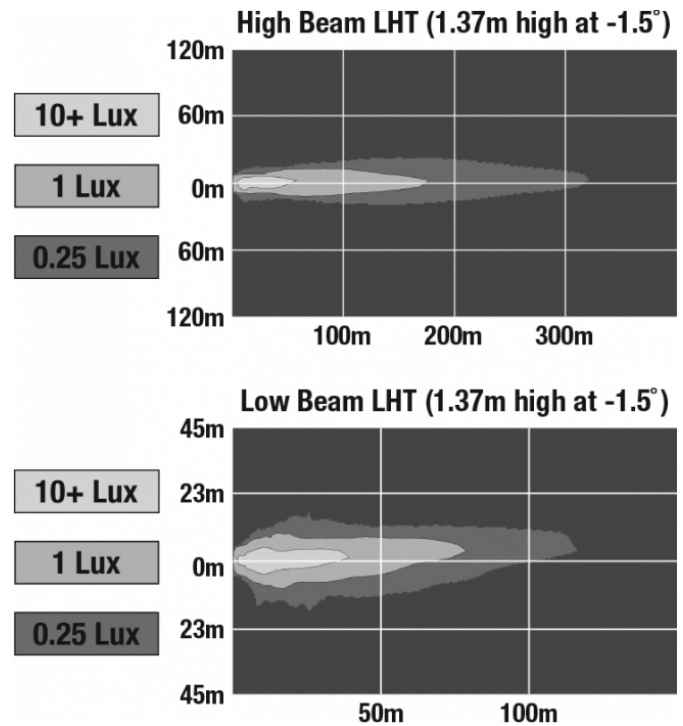

LED Headlights - Model 9800

PRODUCT INFORMATION

Description	12V ECE LED LHT Heated Headlight - 2 Light Kit
Height	94.53 mm / 3.72 in
Width	291.58 mm / 11.48 in
Depth	133.17 mm / 5.24 in
Shape	Rectangular
Outer Lens Material	Polycarbonate
Outer Lens Color	Clear
Housing Material	Xenoy
Housing Color	Black
Bezel Color	Black
Mounting Hardware Description	(x4) M8-1.25 x 25 mm OR (x2) 1/2"-13 x 1.75" SS Carriage Bolt
Mounting Type	Universal Pedestal Mount
Retrofits	Pedestal Mount Snow Plow Lights
Mating Connector	Delphi (#12052848)
Product Weight	9.06 lbs / 4.11 kgs
Shipping Weight	10.21 lbs / 4.63 kgs

J.W. SPEAKER 
Engineered. Lighting. Solutions.

LED Headlights - Model 9800

PHOTOMETRIC SPECIFICATIONS

Raw Lumen Output	2,880 (High Beam); 2,160 (Low Beam)
Effective Lumen Output	1,150 (High Beam); 800 (Low Beam)
Candela Output	52,000
Nominal LED Color Temperature	5000 K
Beam Pattern(s)	Forward Lighting - High Beam (ECE) Forward Lighting - Low Beam (ECE Left Hand) Signalization - Turn (Front)