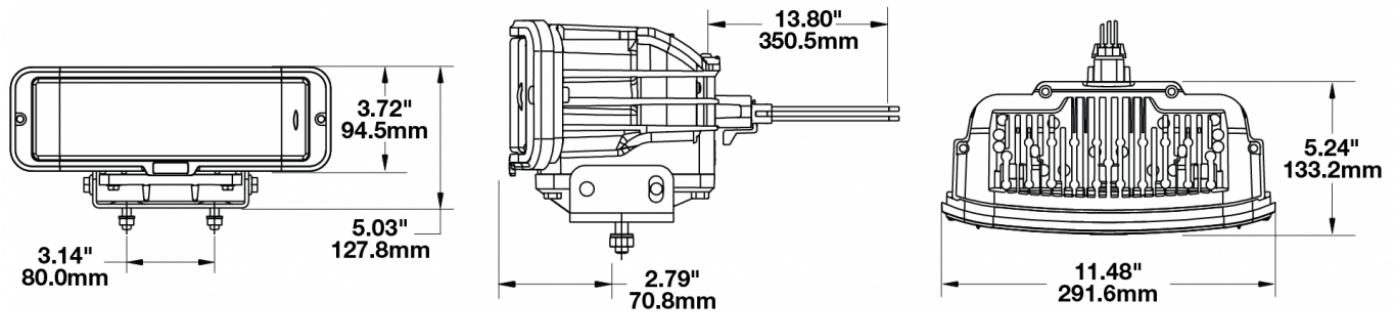

## PRODUCT INFORMATION

<b>Description</b>	12V ECE LED LHT Heated Headlight - 2 Light Kit
<b>Height</b>	94.53 mm / 3.72 in
<b>Width</b>	291.58 mm / 11.48 in
<b>Depth</b>	133.17 mm / 5.24 in
<b>Shape</b>	Rectangular
<b>Outer Lens Material</b>	Polycarbonate
<b>Outer Lens Color</b>	Clear
<b>Housing Material</b>	Xenoy
<b>Housing Color</b>	Black
<b>Bezel Color</b>	Black
<b>Mounting Hardware Description</b>	(x8) M8 - 1.25-80 mm x 25 mm SS Carriage Bolt
<b>Mounting Type</b>	Universal Pedestal Mount
<b>Connector or Wiring</b>	6-Pin Delphi (#12052848)
<b>Mating Connector</b>	Delphi (#12052848)
<b>Product Weight</b>	0.00 lbs / 0 kgs
<b>Shipping Weight</b>	8.09 lbs / 3.67 kgs

## PRODUCT DIMENSIONS