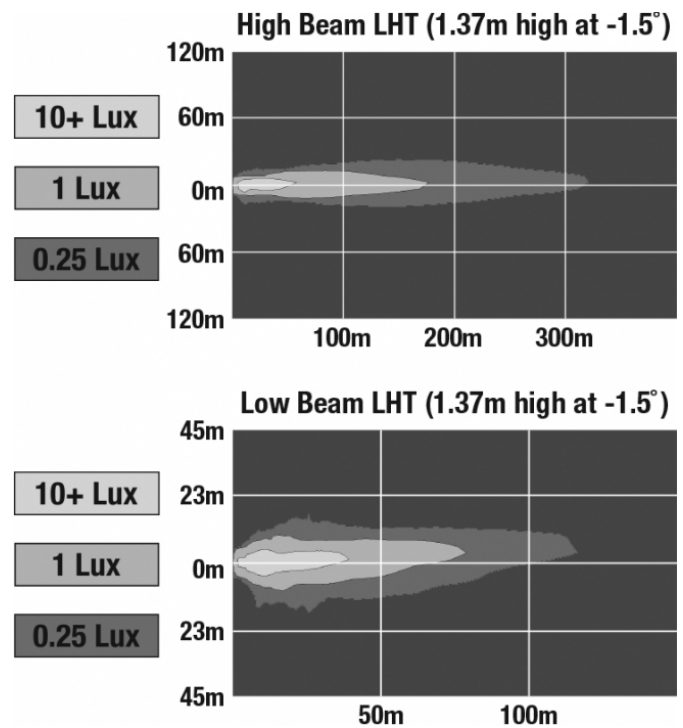

REGULATORY STANDARDS COMPLIANCE

| | |
|-----------------------|------------|
| Buy America Standards | ECE Reg 10 |
| ECE Reg 112 | ECE Reg 6 |
| ECE Reg 7 | ECE Reg 87 |
| Eco Friendly | IEC IP67 |

Print date: 2026-05-24

| | |
|--------------------------------------|---|
| Raw Lumen Output | 2,880 (High Beam); 2,160 (Low Beam) |
| Effective Lumen Output | 1,150 (High Beam); 800 (Low Beam) |
| Candela Output | 52,000 |
| Nominal LED Color Temperature | 5000 K |
| Beam Pattern(s) | Forward Lighting - High Beam (ECE) Forward Lighting - Low Beam (ECE Left Hand) Signalization - Turn (Front) |