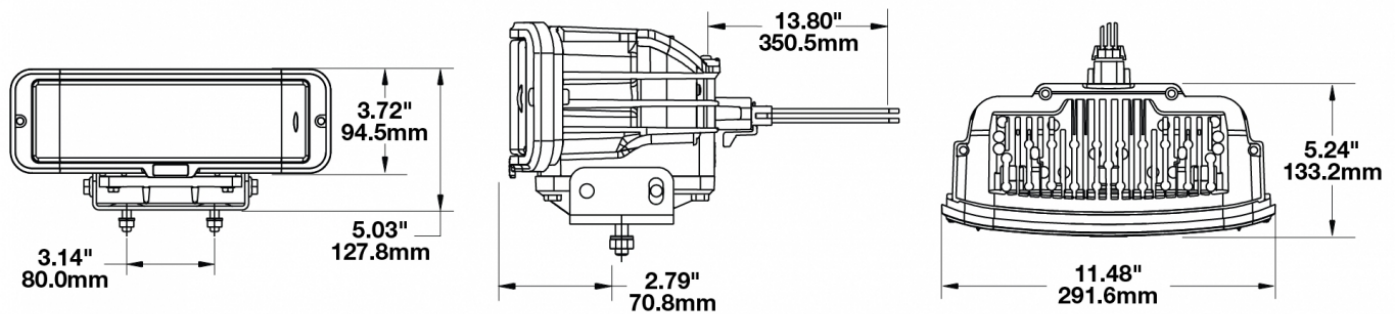

## PRODUCT INFORMATION

<b>Description</b>	12V ECE LED LHT Heated Headlight - 2 Light Kit
<b>Height</b>	94.53 mm / 3.72 in
<b>Width</b>	291.58 mm / 11.48 in
<b>Depth</b>	133.17 mm / 5.24 in
<b>Shape</b>	Rectangular
<b>Outer Lens Material</b>	Polycarbonate
<b>Outer Lens Color</b>	Clear
<b>Housing Material</b>	Xenoy
<b>Housing Color</b>	Black
<b>Bezel Color</b>	Black
<b>Mounting Hardware Description</b>	(x8) M8 - 1.25-80 mm x 25 mm SS Carriage Bolt
<b>Mounting Type</b>	Universal Pedestal Mount
<b>Connector or Wiring</b>	6-Pin Delphi (#12052848)
<b>Mating Connector</b>	Delphi (#12052848)
<b>Shipping Weight</b>	8.09 lbs / 3.67 kgs

## PRODUCT DIMENSIONS