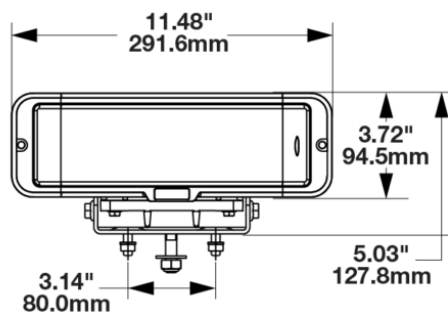

PRODUCT DIMENSIONS

Print date: 2026-05-03

© 2026 J.W. Speaker Corporation • Germantown, WI U.S.A.
www.jwspeaker.com • speaker@jwspeaker.com • 262.251.6660