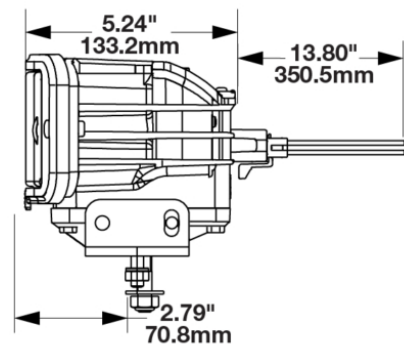

PRODUCT DIMENSIONS

Print date: 2026-05-03

© 2026 J.W. Speaker Corporation • Germantown, WI U.S.A.
www.jwspeaker.com • speaker@jwspeaker.com • 262.251.6660