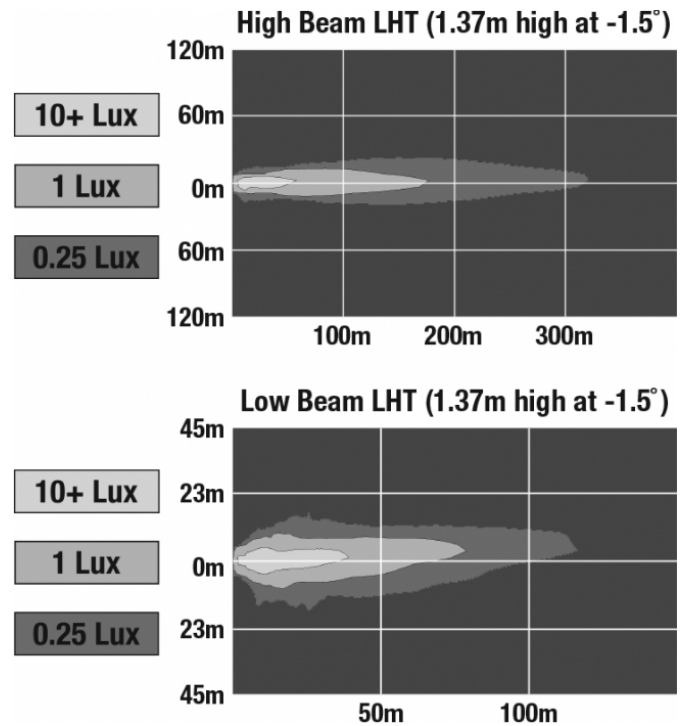

## ELECTRICAL SPECIFICATIONS

---

<b>Input Voltage</b>	12V DC
<b>Operating Voltage</b>	8-15V DC
<b>Red Wire</b>	Front Position
<b>Black Wire</b>	Ground
<b>White Wire</b>	High Beam
<b>Yellow Wire</b>	Turn
<b>Blue Wire</b>	DRL
<b>Orange Wire</b>	Low Beam
<b>Current Draw</b>	2.70A @ 12V DC (Low Beam) 3.60A @ 12V DC (High Beam) 0.85A @ 12V DC (Turn Signal) 0.10A @ 12V DC (Front Position / DRL)

## PHOTOMETRIC SPECIFICATIONS

<b>Raw Lumen Output</b>	2,880 (High Beam); 2,160 (Low Beam)
<b>Effective Lumen Output</b>	1,150 (High Beam); 800 (Low Beam)
<b>Candela Output</b>	52,000
<b>Nominal LED Color Temperature</b>	5000 K
<b>Beam Pattern(s)</b>	Forward Lighting - High Beam (ECE) Forward Lighting - Low Beam (ECE Left Hand) Signalization - Turn (Front)