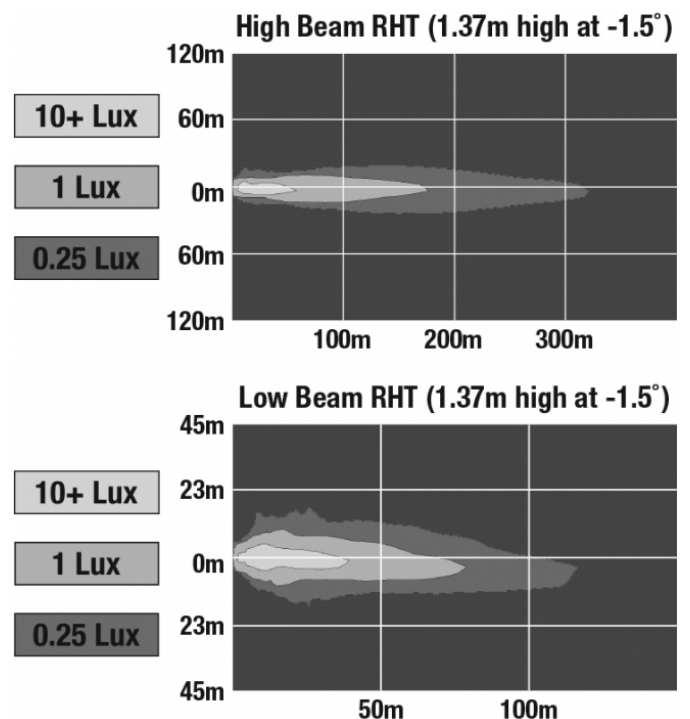

## PHOTOMETRIC SPECIFICATIONS

<b>Raw Lumen Output</b>	2,880 (High Beam); 2,160 (Low Beam)
<b>Effective Lumen Output</b>	1,150 (High Beam); 800 (Low Beam)
<b>Nominal LED Color Temperature</b>	5000 K
<b>Beam Pattern(s)</b>	Forward Lighting - High Beam (DOT/ECE) Forward Lighting - Low Beam (ECE Right Hand) Signalization - Turn (Front)