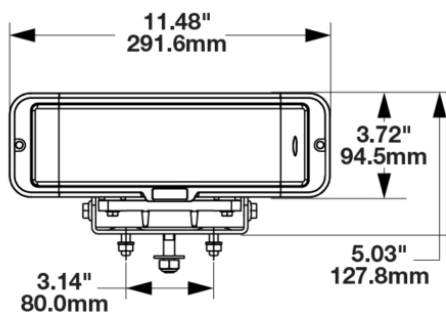

PRODUCT DIMENSIONS

Print date: 2026-05-03

© 2026 J.W. Speaker Corporation • Germantown, WI U.S.A.
www.jwspeaker.com • speaker@jwspeaker.com • 262.251.6660