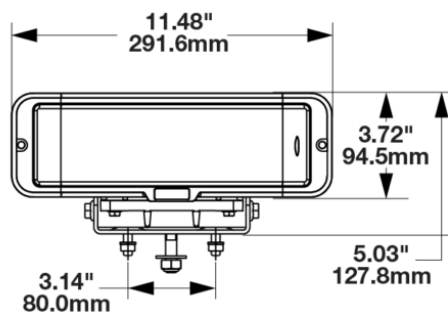

PRODUCT DIMENSIONS

Print date: 2026-07-10

© 2026 J.W. Speaker Corporation • Germantown, WI U.S.A.
www.jwspeaker.com • speaker@jwspeaker.com • 262.251.6660