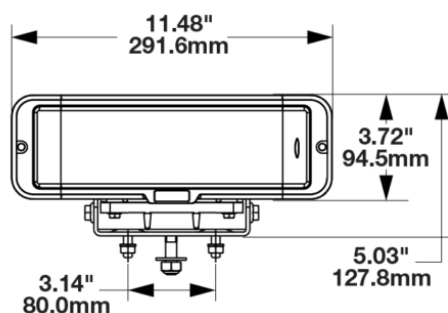

PRODUCT DIMENSIONS

Print date: 2026-05-24

© 2026 J.W. Speaker Corporation • Germantown, WI U.S.A.
www.jwspeaker.com • speaker@jwspeaker.com • 262.251.6660