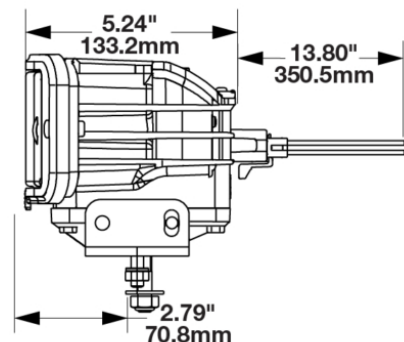

PRODUCT DIMENSIONS

Print date: 2023-11-30

© 2023 J.W. Speaker Corporation • Germantown, WI U.S.A.
www.jwspeaker.com • speaker@jwspeaker.com • 262.251.6660