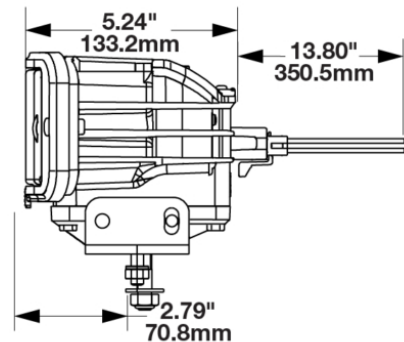

PRODUCT DIMENSIONS

Print date: 2026-05-03

© 2026 J.W. Speaker Corporation • Germantown, WI U.S.A.
www.jwspeaker.com • speaker@jwspeaker.com • 262.251.6660