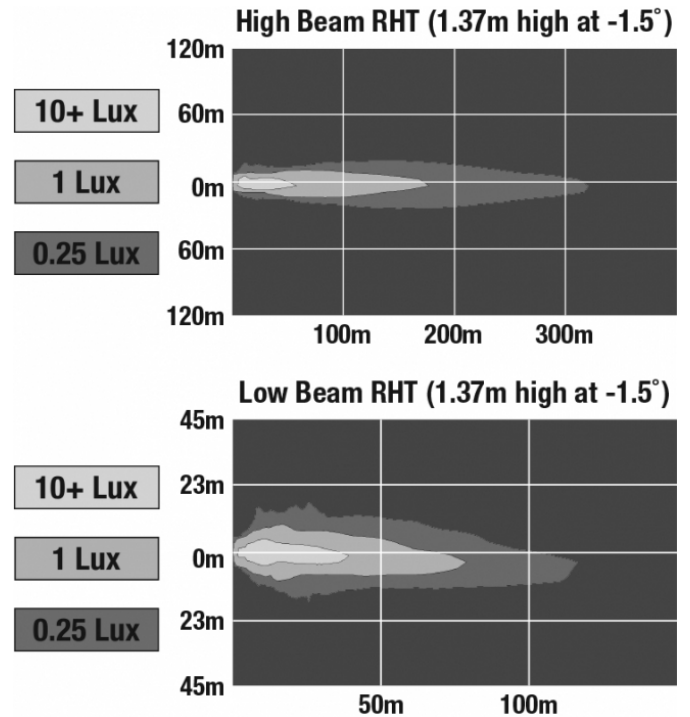

## ELECTRICAL SPECIFICATIONS

---

<b>Input Voltage</b>	12V DC
<b>Operating Voltage</b>	10-15V DC
<b>Red Wire</b>	Front Position
<b>Black Wire</b>	Ground
<b>White Wire</b>	High Beam
<b>Orange Wire</b>	Low Beam
<b>Blue Wire</b>	DRL
<b>Yellow Wire</b>	Turn
<b>Current Draw</b>	2.70A @ 12V DC (Low Beam) 3.40A @ 12V DC (High Beam) 0.85A @ 12V DC (Turn Signal) 0.04A @ 12V DC (Front Position / DRL)

## PHOTOMETRIC SPECIFICATIONS

<b>Raw Lumen Output</b>	2,880 (High Beam); 2,160 (Low Beam)
<b>Effective Lumen Output</b>	1,150 (High Beam); 800 (Low Beam)
<b>Nominal LED Color Temperature</b>	5000 K
<b>Beam Pattern(s)</b>	Forward Lighting - High Beam (DOT/ECE) Forward Lighting - Low Beam (ECE Right Hand) Signalization - Turn (Front)