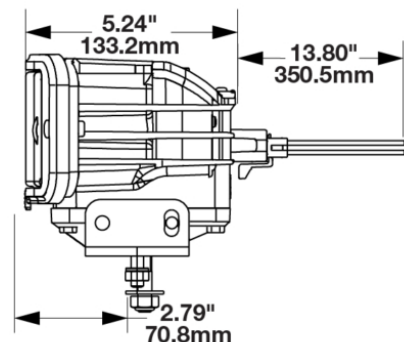

PRODUCT DIMENSIONS

Print date: 2026-05-24

© 2026 J.W. Speaker Corporation • Germantown, WI U.S.A.
www.jwspeaker.com • speaker@jwspeaker.com • 262.251.6660