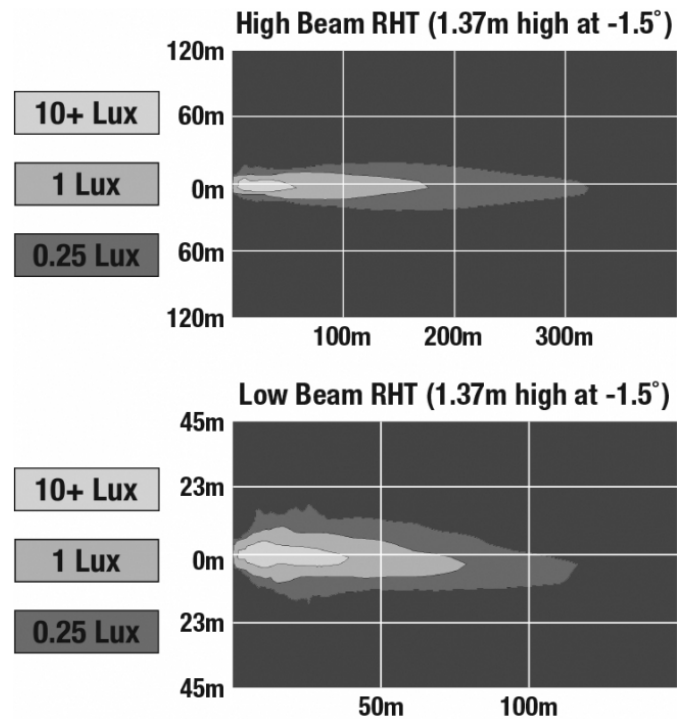

LED Headlights - Model 9800

PRODUCT INFORMATION

Description	12V ECE LED RHT Heated Headlight - 2 Light Kit
Height	94.53 mm / 3.72 in
Width	291.58 mm / 11.48 in
Depth	133.17 mm / 5.24 in
Shape	Rectangular
Outer Lens Material	Polycarbonate
Outer Lens Color	Clear
Housing Material	Xenoy
Housing Color	Black
Bezel Color	Black
Mounting Hardware Description	(x4) M8-1.25 x 25 mm OR (x2) 1/2"-13 x 1.75" SS Carriage Bolt
Mounting Type	Universal Pedestal Mount
Retrofits	Pedestal Mount Snow Plow Lights
Mating Connector	Delphi (#12052848)
Product Weight	9.06 lbs / 4.11 kgs
Shipping Weight	10.21 lbs / 4.63 kgs

J.W. SPEAKER 
Engineered. Lighting. Solutions.

LED Headlights - Model 9800

PHOTOMETRIC SPECIFICATIONS

Raw Lumen Output	2,880 (High Beam); 2,160 (Low Beam)
Effective Lumen Output	1,150 (High Beam); 800 (Low Beam)
Nominal LED Color Temperature	5000 K
Beam Pattern(s)	Forward Lighting - High Beam (DOT/ECE) Forward Lighting - Low Beam (ECE Right Hand) Signalization - Turn (Front)