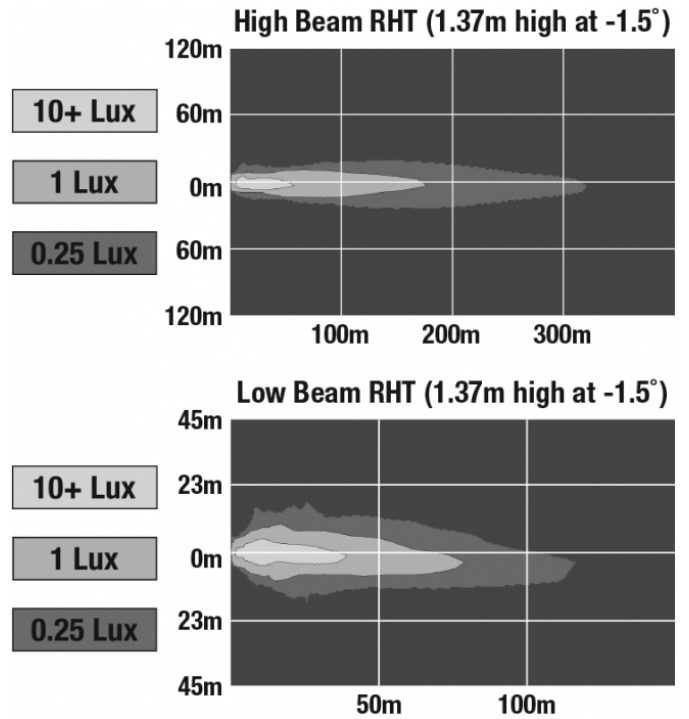

## ELECTRICAL SPECIFICATIONS

---

<b>Input Voltage</b>	12V DC
<b>Operating Voltage</b>	10-15V DC
<b>Red Wire</b>	Front Position
<b>Black Wire</b>	Ground
<b>White Wire</b>	High Beam
<b>Orange Wire</b>	Low Beam
<b>Blue Wire</b>	DRL
<b>Yellow Wire</b>	Turn
<b>Current Draw</b>	2.70A @ 12V DC (Low Beam) 3.40A @ 12V DC (High Beam) 0.85A @ 12V DC (Turn Signal) 0.04A @ 12V DC (Front Position / DRL)

## PHOTOMETRIC SPECIFICATIONS

<b>Raw Lumen Output</b>	2,880 (High Beam); 2,160 (Low Beam)
<b>Effective Lumen Output</b>	1,150 (High Beam); 800 (Low Beam)
<b>Nominal LED Color Temperature</b>	5000 K
<b>Beam Pattern(s)</b>	Forward Lighting - High Beam (DOT/ECE) Forward Lighting - Low Beam (ECE Right Hand) Signalization - Turn (Front)