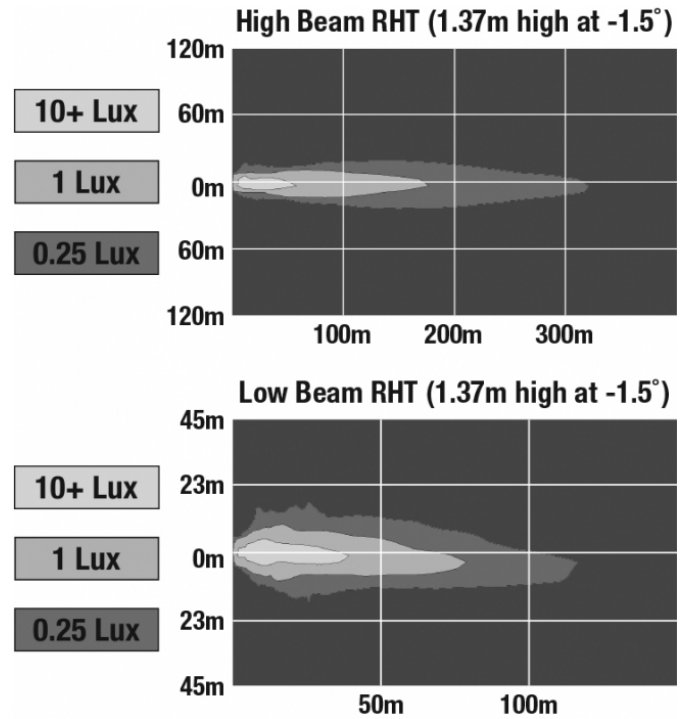

LED Headlights - Model 9800

PRODUCT INFORMATION

Description	12V ECE LED RHT Heated Headlight - 2 Light Kit
Height	94.53 mm / 3.72 in
Width	291.58 mm / 11.48 in
Depth	133.17 mm / 5.24 in
Shape	Rectangular
Outer Lens Material	Polycarbonate
Outer Lens Color	Clear
Housing Material	Xenoy
Housing Color	Black
Bezel Color	Black
Mounting Hardware Description	(x4) M8-1.25 x 25 mm OR (x2) 1/2"-13 x 1.75" SS Carriage Bolt
Mounting Type	Universal Pedestal Mount
Retrofits	Pedestal Mount Snow Plow Lights
Mating Connector	Delphi (#12052848)
Product Weight	9.06 lbs / 4.11 kgs
Shipping Weight	10.21 lbs / 4.63 kgs

LED Headlights - Model 9800

PHOTOMETRIC SPECIFICATIONS

Raw Lumen Output	2,880 (High Beam); 2,160 (Low Beam)
Effective Lumen Output	1,150 (High Beam); 800 (Low Beam)
Nominal LED Color Temperature	5000 K
Beam Pattern(s)	Forward Lighting - High Beam (DOT/ECE) Forward Lighting - Low Beam (ECE Right Hand) Signalization - Turn (Front)