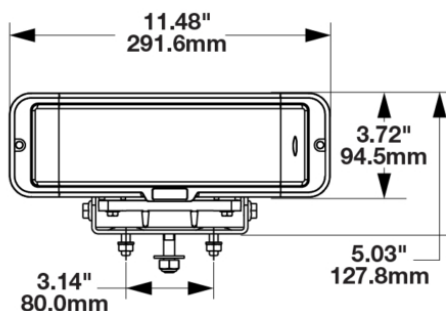

PRODUCT DIMENSIONS

Print date: 2023-11-30

© 2023 J.W. Speaker Corporation • Germantown, WI U.S.A.
www.jwspeaker.com • speaker@jwspeaker.com • 262.251.6660