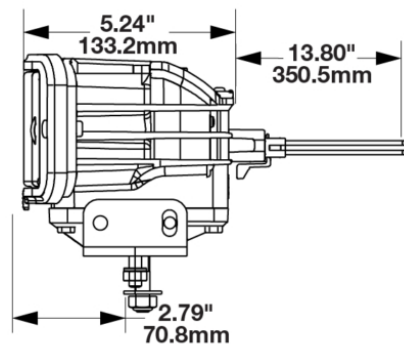

PRODUCT DIMENSIONS

Print date: 2026-04-13

© 2026 J.W. Speaker Corporation • Germantown, WI U.S.A.
www.jwspeaker.com • speaker@jwspeaker.com • 262.251.6660