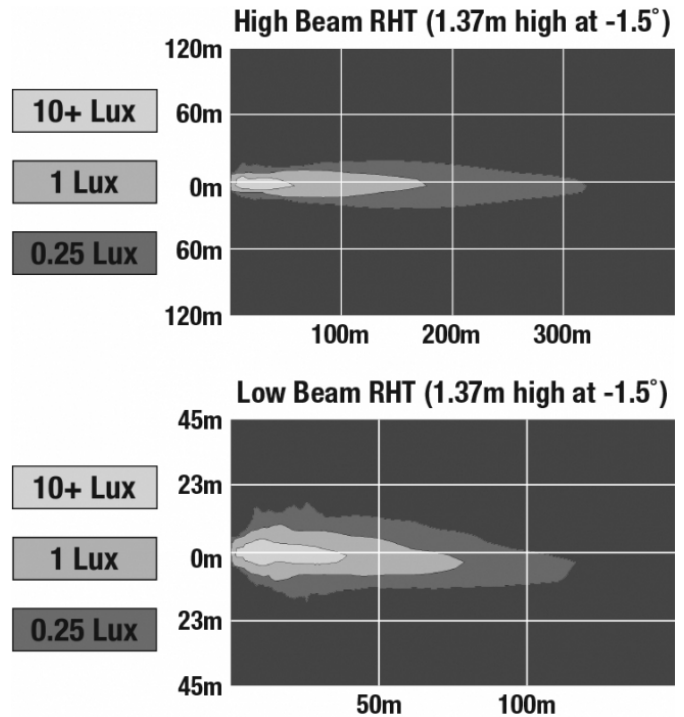

LED Headlights - Model 9800

PRODUCT INFORMATION

Description	12V ECE LED RHT Heated Headlight - 2 Light Kit
Height	94.53 mm / 3.72 in
Width	291.58 mm / 11.48 in
Depth	133.17 mm / 5.24 in
Shape	Rectangular
Outer Lens Material	Polycarbonate
Outer Lens Color	Clear
Housing Material	Xenoy
Housing Color	Black
Bezel Color	Black
Mounting Hardware Description	(x4) M8-1.25 x 25 mm OR (x2) 1/2"-13 x 1.75" SS Carriage Bolt
Mounting Type	Universal Pedestal Mount
Retrofits	Pedestal Mount Snow Plow Lights
Mating Connector	Delphi (#12052848)
Product Weight	9.06 lbs / 4.11 kgs
Shipping Weight	10.21 lbs / 4.63 kgs

J.W. SPEAKER 
Engineered. Lighting. Solutions.

LED Headlights - Model 9800

PHOTOMETRIC SPECIFICATIONS

Raw Lumen Output	2,880 (High Beam); 2,160 (Low Beam)
Effective Lumen Output	1,150 (High Beam); 800 (Low Beam)
Nominal LED Color Temperature	5000 K
Beam Pattern(s)	Forward Lighting - High Beam (DOT/ECE) Forward Lighting - Low Beam (ECE Right Hand) Signalization - Turn (Front)