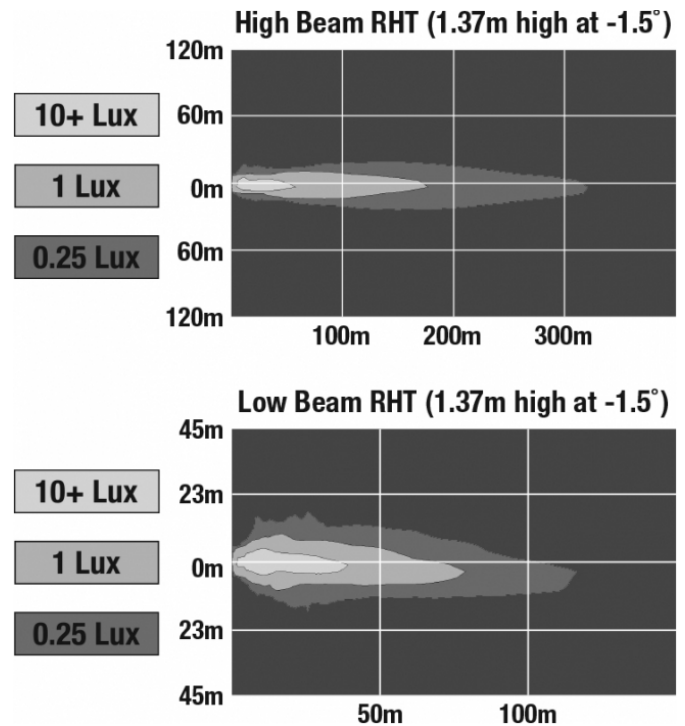

LED Headlights - Model 9800

PRODUCT INFORMATION

Description	12V DOT LED Heated Headlight - 2 Light Kit
Height	94.53 mm / 3.72 in
Width	291.58 mm / 11.48 in
Depth	133.17 mm / 5.24 in
Shape	Rectangular
Outer Lens Material	Polycarbonate
Outer Lens Color	Clear
Housing Material	Xenoy
Housing Color	Black
Bezel Color	Black
Mounting Hardware Description	(x4) M8-1.25 x 25 mm OR (x2) 1/2"-13 x 1.75" SS Carriage Bolt
Mounting Type	Universal Pedestal Mount
Retrofits	Pedestal Mount Snow Plow Lights
Mating Connector	Delphi (#12052848)
Product Weight	9.06 lbs / 4.11 kgs
Shipping Weight	10.21 lbs / 4.63 kgs

LED Headlights - Model 9800

ELECTRICAL SPECIFICATIONS

Input Voltage	12V DC
Operating Voltage	10-15V DC
Red Wire	Front Position
Black Wire	Ground
White Wire	High Beam
Yellow Wire	Turn
Blue Wire	Non-Functioning
Orange Wire	Low Beam
Current Draw	2.70A @ 12V DC (Low Beam) 3.40A @ 12V DC (High Beam) 0.85A @ 12V DC (Turn Signal) 0.04A @ 12V DC (DRL)

LED Headlights - Model 9800

PHOTOMETRIC SPECIFICATIONS

Raw Lumen Output	2,880 (High Beam); 2,160 (Low Beam)
Effective Lumen Output	1,150 (High Beam); 800 (Low Beam)
Candela Output	52,000
Nominal LED Color Temperature	5000 K