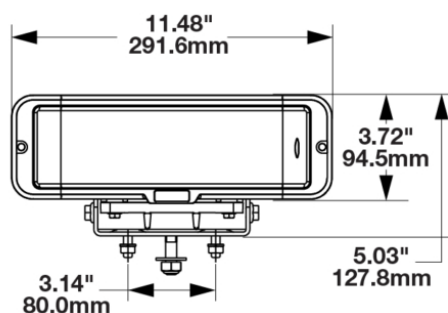

PRODUCT DIMENSIONS

Print date: 2026-06-18

© 2026 J.W. Speaker Corporation • Germantown, WI U.S.A.
www.jwspeaker.com • speaker@jwspeaker.com • 262.251.6660

J.W. SPEAKER
Engineered. Lighting. Solutions.