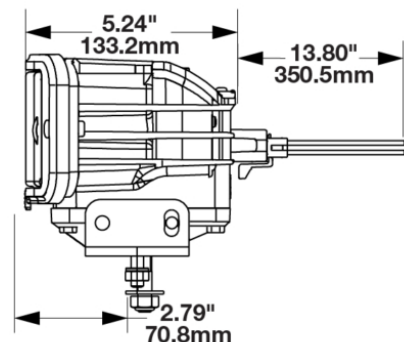

PRODUCT DIMENSIONS

Print date: 2026-06-18

© 2026 J.W. Speaker Corporation • Germantown, WI U.S.A.
www.jwspeaker.com • speaker@jwspeaker.com • 262.251.6660

J.W. SPEAKER
Engineered. Lighting. Solutions.