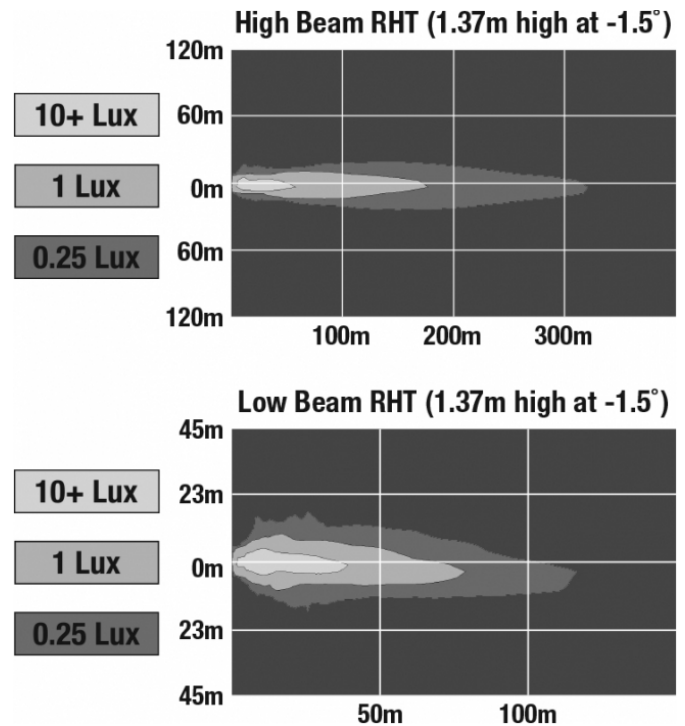

LED Headlights - Model 9800

PRODUCT INFORMATION

Description	12V DOT LED Heated Headlight - 2 Light Kit
Height	94.53 mm / 3.72 in
Width	291.58 mm / 11.48 in
Depth	133.17 mm / 5.24 in
Shape	Rectangular
Outer Lens Material	Polycarbonate
Outer Lens Color	Clear
Housing Material	Xenoy
Housing Color	Black
Bezel Color	Black
Mounting Hardware Description	(x4) M8-1.25 x 25 mm OR (x2) 1/2"-13 x 1.75" SS Carriage Bolt
Mounting Type	Universal Pedestal Mount
Retrofits	Pedestal Mount Snow Plow Lights
Mating Connector	Delphi (#12052848)
Product Weight	9.06 lbs / 4.11 kgs
Shipping Weight	10.21 lbs / 4.63 kgs

J.W. SPEAKER 
Engineered. Lighting. Solutions.

LED Headlights - Model 9800

PHOTOMETRIC SPECIFICATIONS

Raw Lumen Output	2,880 (High Beam); 2,160 (Low Beam)
Effective Lumen Output	1,150 (High Beam); 800 (Low Beam)
Candela Output	52,000
Nominal LED Color Temperature	5000 K