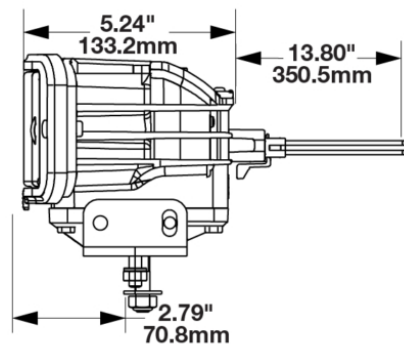

PRODUCT DIMENSIONS

Print date: 2026-04-07

© 2026 J.W. Speaker Corporation • Germantown, WI U.S.A.
www.jwspeaker.com • speaker@jwspeaker.com • 262.251.6660