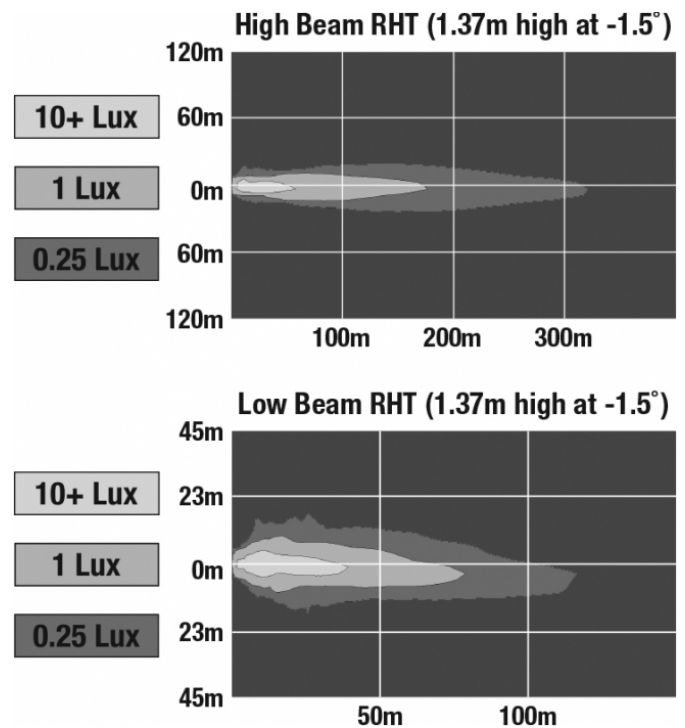

LED Headlights - Model 9800

PRODUCT INFORMATION

Description	12V DOT LED Heated Headlight - 2 Light Kit
Height	94.53 mm / 3.72 in
Width	291.58 mm / 11.48 in
Depth	133.17 mm / 5.24 in
Shape	Rectangular
Outer Lens Material	Polycarbonate
Outer Lens Color	Clear
Housing Material	Xenoy
Housing Color	Black
Bezel Color	Black
Mounting Hardware Description	(x4) M8-1.25 x 25 mm OR (x2) 1/2"-13 x 1.75" SS Carriage Bolt
Mounting Type	Universal Pedestal Mount
Retrofits	Pedestal Mount Snow Plow Lights
Mating Connector	Delphi (#12052848)
Product Weight	9.06 lbs / 4.11 kgs
Shipping Weight	10.21 lbs / 4.63 kgs

J.W. SPEAKER 
Engineered. Lighting. Solutions.

LED Headlights - Model 9800

PHOTOMETRIC SPECIFICATIONS

Raw Lumen Output	2,880 (High Beam); 2,160 (Low Beam)
Effective Lumen Output	1,150 (High Beam); 800 (Low Beam)
Candela Output	52,000
Nominal LED Color Temperature	5000 K