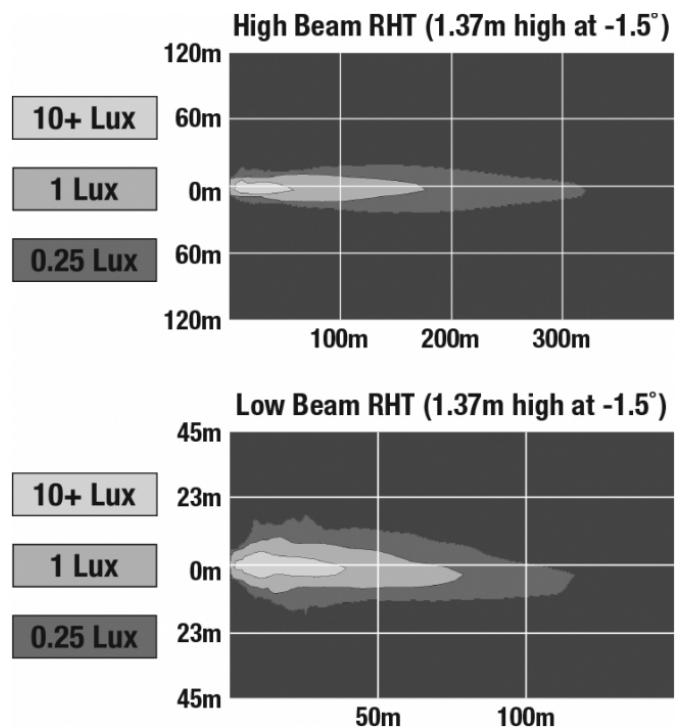

## PHOTOMETRIC SPECIFICATIONS

<b>Raw Lumen Output</b>	2,880 (High Beam); 2,160 (Low Beam)
<b>Effective Lumen Output</b>	1,150 (High Beam); 800 (Low Beam)
<b>Candela Output</b>	52,000
<b>Nominal LED Color Temperature</b>	5000 K