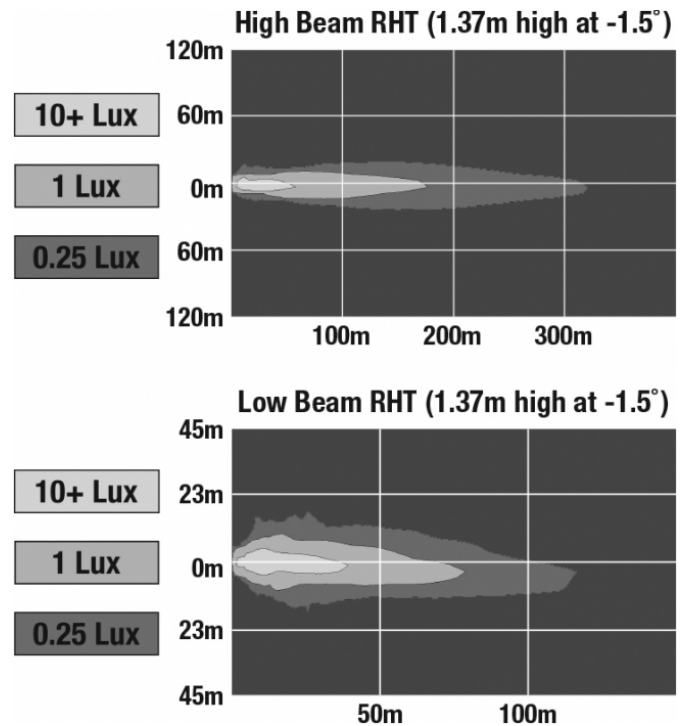

## ELECTRICAL SPECIFICATIONS

---

<b>Input Voltage</b>	12V DC
<b>Operating Voltage</b>	10-15V DC
<b>Red Wire</b>	Front Position
<b>Black Wire</b>	Ground
<b>White Wire</b>	High Beam
<b>Yellow Wire</b>	Turn
<b>Blue Wire</b>	Non-Functioning
<b>Orange Wire</b>	Low Beam
<b>Current Draw</b>	2.70A @ 12V DC (Low Beam) 3.40A @ 12V DC (High Beam) 0.85A @ 12V DC (Turn Signal) 0.04A @ 12V DC (DRL)

## REGULATORY STANDARDS COMPLIANCE

---

Buy America Standards	Eco Friendly
FMVSS 108 s10.1 (Table XIX)	FMVSS 108 s10.1 (Table XVIII)
FMVSS 108 s7.1 (Table VI)	FMVSS 108 s7.8 (Table XIV)

**Print date: 2024-11-10**

## PHOTOMETRIC SPECIFICATIONS

<b>Raw Lumen Output</b>	2,880 (High Beam); 2,160 (Low Beam)
<b>Effective Lumen Output</b>	1,150 (High Beam); 800 (Low Beam)
<b>Candela Output</b>	52,000
<b>Nominal LED Color Temperature</b>	5000 K