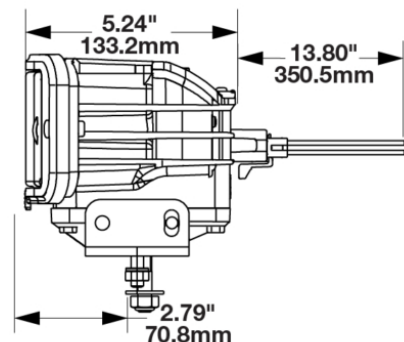

PRODUCT DIMENSIONS

Print date: 2024-11-10

© 2024 J.W. Speaker Corporation • Germantown, WI U.S.A.
www.jwspeaker.com • speaker@jwspeaker.com • 262.251.6660