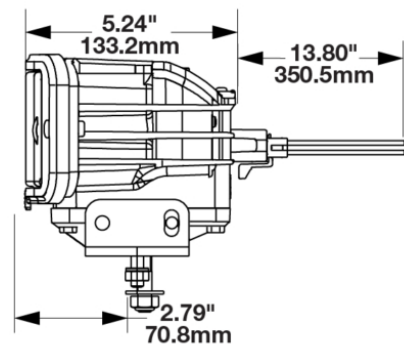

PRODUCT DIMENSIONS

Print date: 2026-04-28

© 2026 J.W. Speaker Corporation • Germantown, WI U.S.A.
www.jwspeaker.com • speaker@jwspeaker.com • 262.251.6660