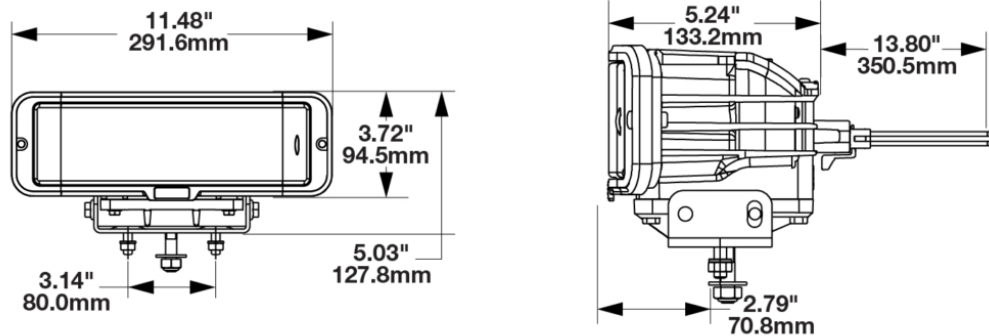

## PRODUCT INFORMATION

<b>Description</b>	12V DOT LED Heated Headlight - 2 Light Kit
<b>Height</b>	94.53 mm / 3.72 in
<b>Width</b>	291.58 mm / 11.48 in
<b>Depth</b>	133.17 mm / 5.24 in
<b>Shape</b>	Rectangular
<b>Outer Lens Material</b>	Polycarbonate
<b>Outer Lens Color</b>	Clear
<b>Housing Material</b>	Xenoy
<b>Housing Color</b>	Black
<b>Bezel Color</b>	Black
<b>Mounting Hardware Description</b>	(x4) M8-1.25 x 25 mm OR (x2) 1/2"-13 x 1.75" SS Carriage Bolt
<b>Mounting Type</b>	Universal Pedestal Mount
<b>Retrofits</b>	Pedestal Mount Snow Plow Lights
<b>Mating Connector</b>	Delphi (#12052848)
<b>Product Weight</b>	9.06 lbs / 4.11 kgs
<b>Shipping Weight</b>	10.21 lbs / 4.63 kgs

## PRODUCT DIMENSIONS