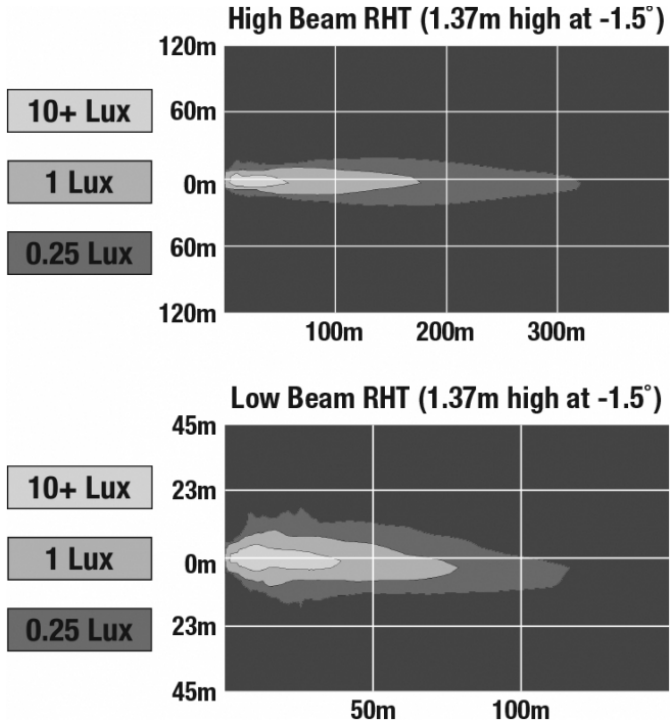

PRODUCT DIMENSIONS

ELECTRICAL SPECIFICATIONS

| | |
|--------------------------|---|
| Input Voltage | 12V DC |
| Operating Voltage | 10-15V DC |
| Red Wire | Front Position |
| Black Wire | Ground |
| White Wire | High Beam |
| Yellow Wire | Turn |
| Blue Wire | Non-Functioning |
| Orange Wire | Low Beam |
| Current Draw | 2.70A @ 12V DC (Low Beam) 3.40A @ 12V DC (High Beam) 0.85A @ 12V DC (Turn Signal) 0.04A @ 12V DC (DRL) |

PHOTOMETRIC SPECIFICATIONS

| | |
|--------------------------------------|-------------------------------------|
| Raw Lumen Output | 2,880 (High Beam); 2,160 (Low Beam) |
| Effective Lumen Output | 1,150 (High Beam); 800 (Low Beam) |
| Candela Output | 52,000 |
| Nominal LED Color Temperature | 5000 K |