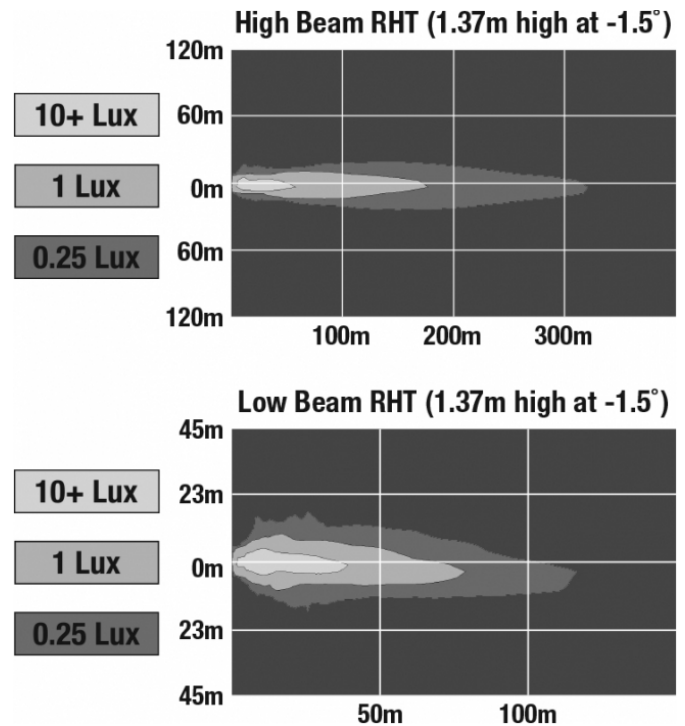

## PHOTOMETRIC SPECIFICATIONS

|                                      |                                     |
|--------------------------------------|-------------------------------------|
| <b>Raw Lumen Output</b>              | 2,880 (High Beam); 2,160 (Low Beam) |
| <b>Effective Lumen Output</b>        | 1,150 (High Beam); 800 (Low Beam)   |
| <b>Candela Output</b>                | 52,000                              |
| <b>Nominal LED Color Temperature</b> | 5000 K                              |