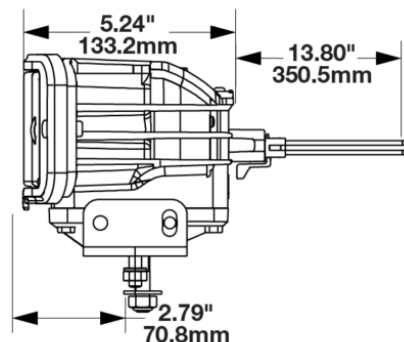

PRODUCT DIMENSIONS

Print date: 2026-05-19

© 2026 J.W. Speaker Corporation • Germantown, WI U.S.A.
www.jwspeaker.com • speaker@jwspeaker.com • 262.251.6660