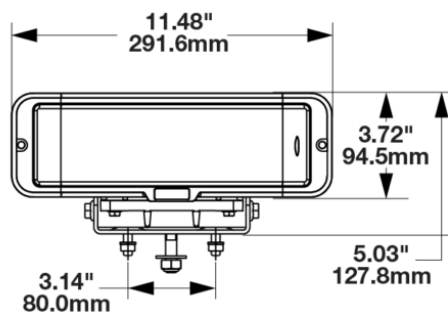

PRODUCT DIMENSIONS

Print date: 2026-04-28

© 2026 J.W. Speaker Corporation • Germantown, WI U.S.A.
www.jwspeaker.com • speaker@jwspeaker.com • 262.251.6660