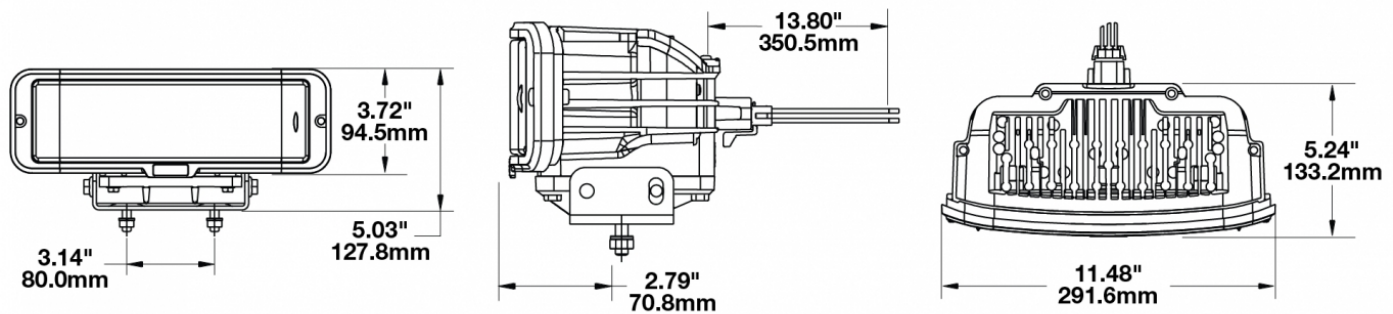

LED Headlight - Model 9800

PRODUCT INFORMATION

| | |
|--------------------------------------|---|
| Description | 12V DOT LED Heated Headlight - 2 Light Kit |
| Height | 94.53 mm / 3.72 in |
| Width | 291.58 mm / 11.48 in |
| Depth | 133.17 mm / 5.24 in |
| Shape | Rectangular |
| Outer Lens Material | Polycarbonate |
| Outer Lens Color | Clear |
| Housing Material | Xenoy |
| Housing Color | Black |
| Bezel Color | Black |
| Mounting Hardware Description | (x4) M8 - 1.25-80 mm x 25 mm SS Carriage Bolt |
| Mounting Type | Universal Pedestal Mount |
| Mating Connector | Delphi (#12052848) |
| Shipping Weight | 8.09 lbs / 3.67 kgs |

PRODUCT DIMENSIONS

ELECTRICAL SPECIFICATIONS

| | |
|--------------------------|---|
| Input Voltage | 12V DC |
| Operating Voltage | 10-15V DC |
| Red Wire | Front Position |
| Black Wire | Ground |
| White Wire | High Beam |
| Yellow Wire | Turn |
| Blue Wire | Non-Functioning |
| Orange Wire | Low Beam |
| Current Draw | 2.70A @ 12V DC (Low Beam) 3.40A @ 12V DC (High Beam) 0.85A @ 12V DC (Turn Signal) 0.04A @ 12V DC (DRL) |

PHOTOMETRIC SPECIFICATIONS

| | |
|--------------------------------------|-------------------------------------|
| Raw Lumen Output | 2,880 (High Beam); 2,160 (Low Beam) |
| Effective Lumen Output | 1,150 (High Beam); 800 (Low Beam) |
| Candela Output | 52,000 |
| Nominal LED Color Temperature | 5000 K |