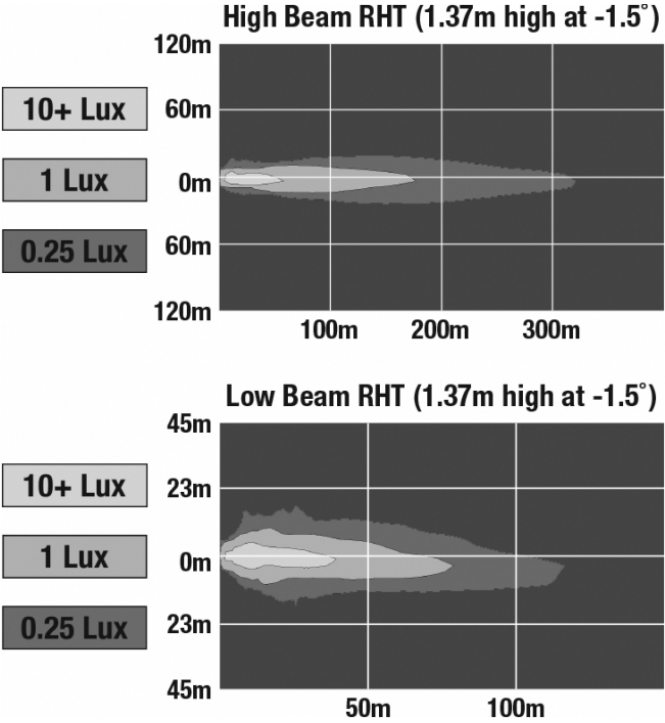

## PHOTOMETRIC SPECIFICATIONS

<b>Raw Lumen Output</b>	2,880 (High Beam); 2,160 (Low Beam)
<b>Effective Lumen Output</b>	1,150 (High Beam); 800 (Low Beam)
<b>Candela Output</b>	52,000
<b>Nominal LED Color Temperature</b>	5000 K