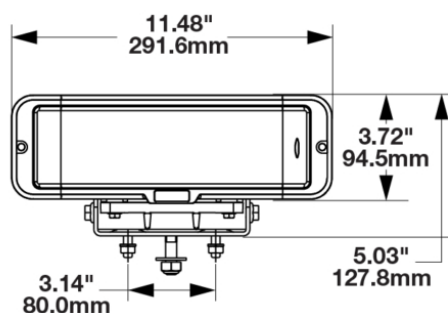

PRODUCT DIMENSIONS

Print date: 2024-11-10

© 2024 J.W. Speaker Corporation • Germantown, WI U.S.A.
www.jwspeaker.com • speaker@jwspeaker.com • 262.251.6660