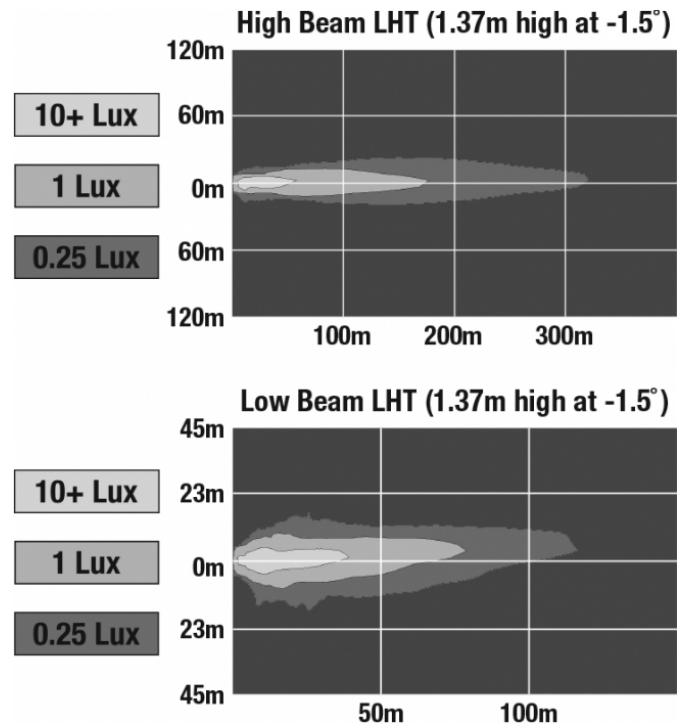

LED Headlight - Model 9800

PRODUCT INFORMATION

Description	24V ECE LED LHT Heated Headlight - 2 Light Kit
Height	94.53 mm / 3.72 in
Width	291.58 mm / 11.48 in
Depth	133.17 mm / 5.24 in
Shape	Rectangular
Outer Lens Material	Polycarbonate
Outer Lens Color	Clear
Housing Material	Xenoy
Housing Color	Black
Bezel Color	Black
Mounting Hardware Description	(x8) M8 - 1.25-80 mm x 25 mm SS Carriage Bolt
Mounting Type	Universal Pedestal Mount
Mating Connector	Delphi (#12052848)

ELECTRICAL SPECIFICATIONS

Input Voltage	24V DC
Operating Voltage	20-32V DC
Red Wire	Front Position
Black Wire	Ground
White Wire	High Beam
Yellow Wire	Turn
Blue Wire	DRL
Orange Wire	Low Beam
Current Draw	1.40A @ 24V DC (Low Beam) 2.00A @ 24V DC (High Beam) 0.30A @ 24V DC (Turn Signal) 0.05A @ 24V DC (Front Position / DRL) 1.00A @ 24V DC (Lens Heater)

LED Headlight - Model 9800

PHOTOMETRIC SPECIFICATIONS

Raw Lumen Output	2,880 (High Beam); 2,160 (Low Beam)
Effective Lumen Output	1,150 (High Beam); 800 (Low Beam)
Candela Output	52,000
Nominal LED Color Temperature	5000 K
Beam Pattern(s)	Forward Lighting - High Beam (ECE) Forward Lighting - Low Beam (ECE Left Hand) Signalization - Turn (Front)