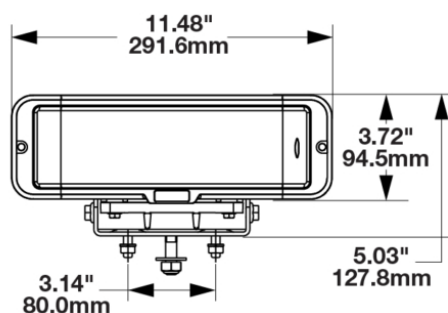

PRODUCT DIMENSIONS

Print date: 2026-05-22

© 2026 J.W. Speaker Corporation • Germantown, WI U.S.A.
www.jwspeaker.com • speaker@jwspeaker.com • 262.251.6660

J.W. SPEAKER
Engineered. Lighting. Solutions.