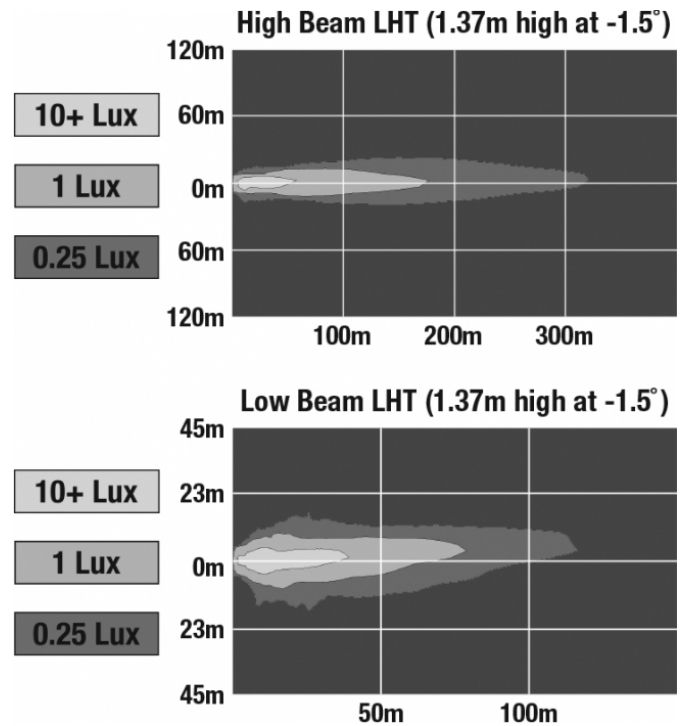

LED Headlights - Model 9800

PRODUCT INFORMATION

Description	24V ECE LED LHT Heated Headlight - 2 Light Kit
Height	94.53 mm / 3.72 in
Width	291.58 mm / 11.48 in
Depth	133.17 mm / 5.24 in
Shape	Rectangular
Outer Lens Material	Polycarbonate
Outer Lens Color	Clear
Housing Material	Xenoy
Housing Color	Black
Bezel Color	Black
Mounting Hardware Description	(x4) M8-1.25 x 25 mm OR (x2) 1/2"-13 x 1.75" SS Carriage Bolt
Mounting Type	Universal Pedestal Mount
Retrofits	Pedestal Mount Snow Plow Lights
Mating Connector	Delphi (#12052848)
Product Weight	9.06 lbs / 4.11 kgs
Shipping Weight	10.21 lbs / 4.63 kgs

LED Headlights - Model 9800

PHOTOMETRIC SPECIFICATIONS

Raw Lumen Output	2,880 (High Beam); 2,160 (Low Beam)
Effective Lumen Output	1,150 (High Beam); 800 (Low Beam)
Candela Output	52,000
Nominal LED Color Temperature	5000 K
Beam Pattern(s)	Forward Lighting - High Beam (ECE) Forward Lighting - Low Beam (ECE Left Hand) Signalization - Turn (Front)