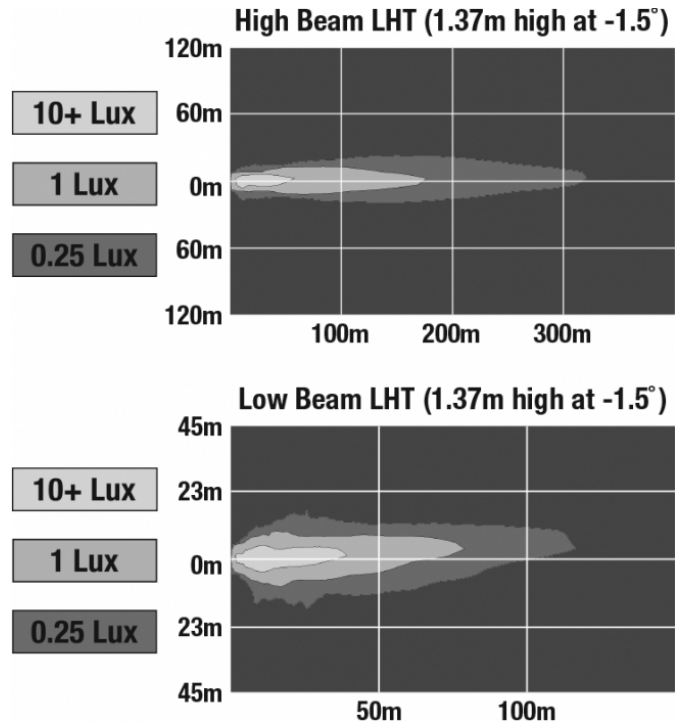

## ELECTRICAL SPECIFICATIONS

---

<b>Input Voltage</b>	24V DC
<b>Operating Voltage</b>	20-32V DC
<b>Red Wire</b>	Front Position
<b>Black Wire</b>	Ground
<b>White Wire</b>	High Beam
<b>Yellow Wire</b>	Turn
<b>Blue Wire</b>	DRL
<b>Orange Wire</b>	Low Beam
<b>Current Draw</b>	1.40A @ 24V DC (Low Beam) 2.00A @ 24V DC (High Beam) 0.30A @ 24V DC (Turn Signal) 0.05A @ 24V DC (Front Position / DRL) 1.00A @ 24V DC (Lens Heater)

## PHOTOMETRIC SPECIFICATIONS

<b>Raw Lumen Output</b>	2,880 (High Beam); 2,160 (Low Beam)
<b>Effective Lumen Output</b>	1,150 (High Beam); 800 (Low Beam)
<b>Candela Output</b>	52,000
<b>Nominal LED Color Temperature</b>	5000 K
<b>Beam Pattern(s)</b>	Forward Lighting - High Beam (ECE) Forward Lighting - Low Beam (ECE Left Hand) Signalization - Turn (Front)