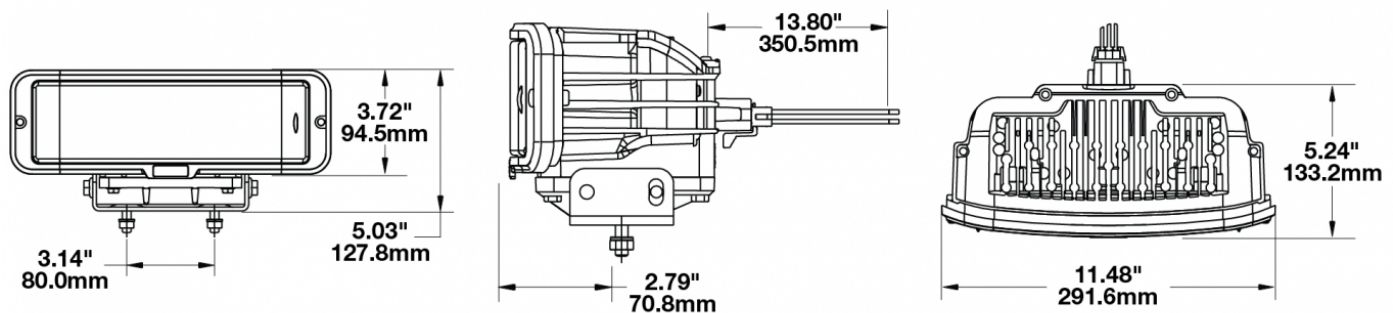

PRODUCT DIMENSIONS

Print date: 2017-10-22

© 2017 J.W. Speaker Corporation • Germantown, WI U.S.A.
www.jwspeaker.com • speaker@jwspeaker.com • 262.251.6660

J.W. SPEAKER
Engineered. Lighting. Solutions.