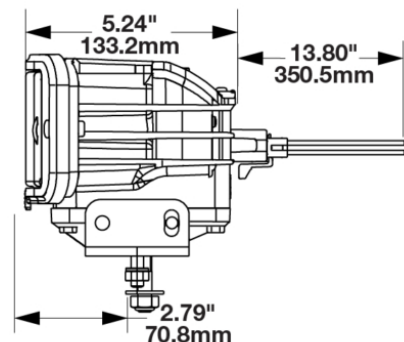

PRODUCT DIMENSIONS

Print date: 2024-12-12

© 2024 J.W. Speaker Corporation • Germantown, WI U.S.A.
www.jwspeaker.com • speaker@jwspeaker.com • 262.251.6660