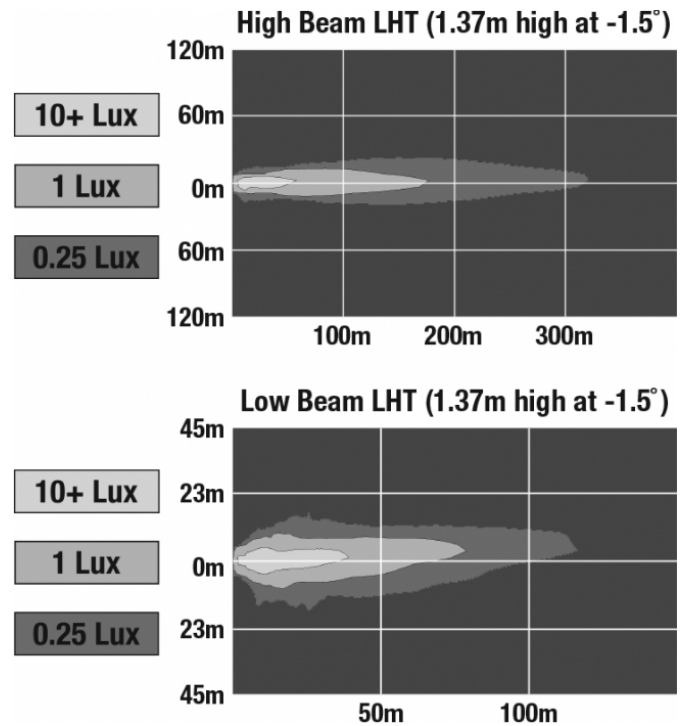

## ELECTRICAL SPECIFICATIONS

---

<b>Input Voltage</b>	24V DC
<b>Operating Voltage</b>	20-32V DC
<b>Red Wire</b>	Front Position
<b>Black Wire</b>	Ground
<b>White Wire</b>	High Beam
<b>Yellow Wire</b>	Turn
<b>Blue Wire</b>	DRL
<b>Orange Wire</b>	Low Beam
<b>Current Draw</b>	1.40A @ 24V DC (Low Beam) 2.00A @ 24V DC (High Beam) 0.30A @ 24V DC (Turn Signal) 0.05A @ 24V DC (Front Position / DRL) 1.00A @ 24V DC (Lens Heater)

## PHOTOMETRIC SPECIFICATIONS

<b>Raw Lumen Output</b>	2,880 (High Beam); 2,160 (Low Beam)
<b>Effective Lumen Output</b>	1,150 (High Beam); 800 (Low Beam)
<b>Candela Output</b>	52,000
<b>Nominal LED Color Temperature</b>	5000 K
<b>Beam Pattern(s)</b>	Forward Lighting - High Beam (ECE) Forward Lighting - Low Beam (ECE Left Hand) Signalization - Turn (Front)