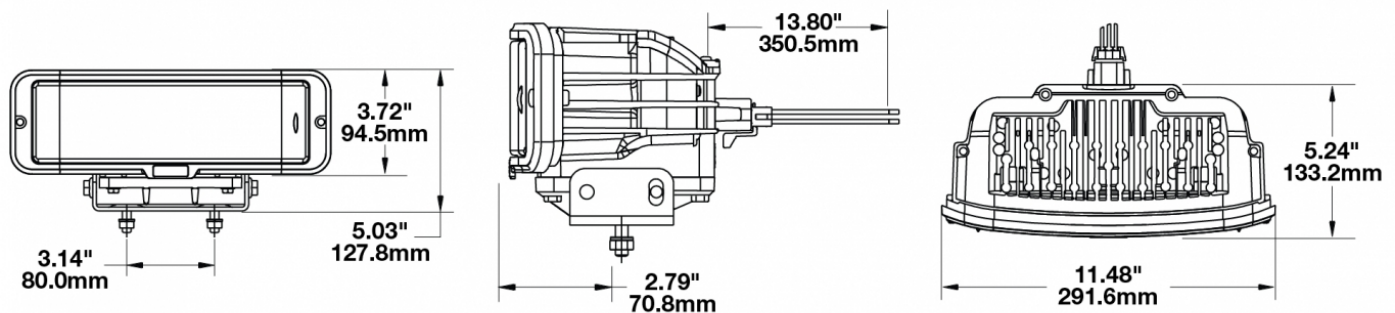

PRODUCT DIMENSIONS

Print date: 2017-08-21

© 2017 J.W. Speaker Corporation • Germantown, WI U.S.A.
www.jwspeaker.com • speaker@jwspeaker.com • 262.251.6660

J.W. SPEAKER
Engineered. Lighting. Solutions.