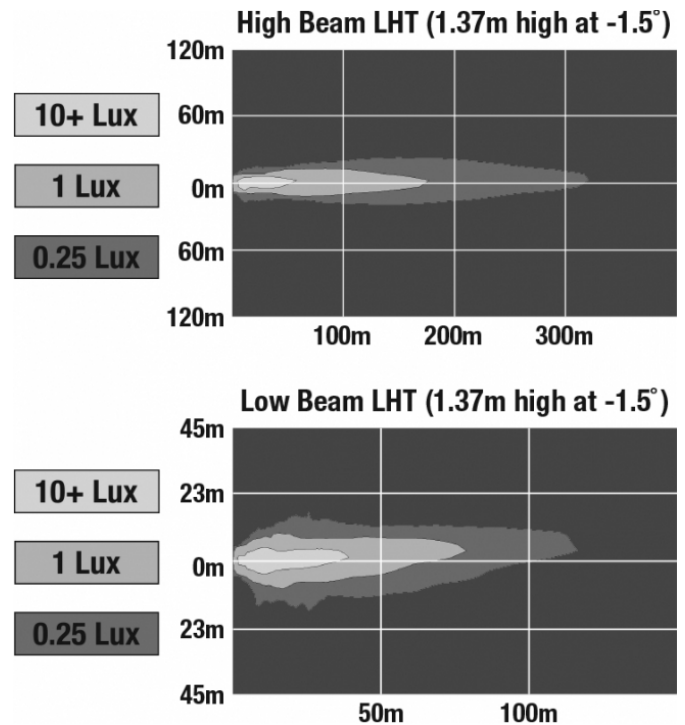

## ELECTRICAL SPECIFICATIONS

<b>Input Voltage</b>	24V DC
<b>Operating Voltage</b>	20-32V DC
<b>Red Wire</b>	Front Position
<b>Black Wire</b>	Ground
<b>White Wire</b>	High Beam
<b>Yellow Wire</b>	Turn
<b>Blue Wire</b>	DRL
<b>Orange Wire</b>	Low Beam
<b>Current Draw</b>	1.40A @ 24V DC (Low Beam) 2.00A @ 24V DC (High Beam) 0.30A @ 24V DC (Turn Signal) 0.05A @ 24V DC (Front Position / DRL) 1.00A @ 24V DC (Lens Heater)

## PHOTOMETRIC SPECIFICATIONS

<b>Raw Lumen Output</b>	2,880 (High Beam); 2,160 (Low Beam)
<b>Effective Lumen Output</b>	1,150 (High Beam); 800 (Low Beam)
<b>Candela Output</b>	52,000
<b>Nominal LED Color Temperature</b>	5000 K
<b>Beam Pattern(s)</b>	Forward Lighting - High Beam (ECE) Forward Lighting - Low Beam (ECE Left Hand) Signalization - Turn (Front)