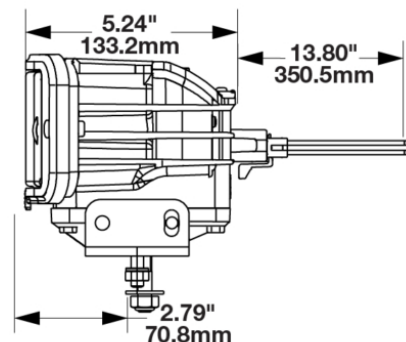

PRODUCT DIMENSIONS

Print date: 2024-12-12

© 2024 J.W. Speaker Corporation • Germantown, WI U.S.A.
www.jwspeaker.com • speaker@jwspeaker.com • 262.251.6660