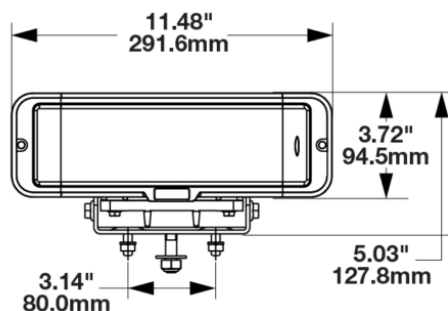

PRODUCT DIMENSIONS

Print date: 2024-05-28

© 2024 J.W. Speaker Corporation • Germantown, WI U.S.A.
www.jwspeaker.com • speaker@jwspeaker.com • 262.251.6660