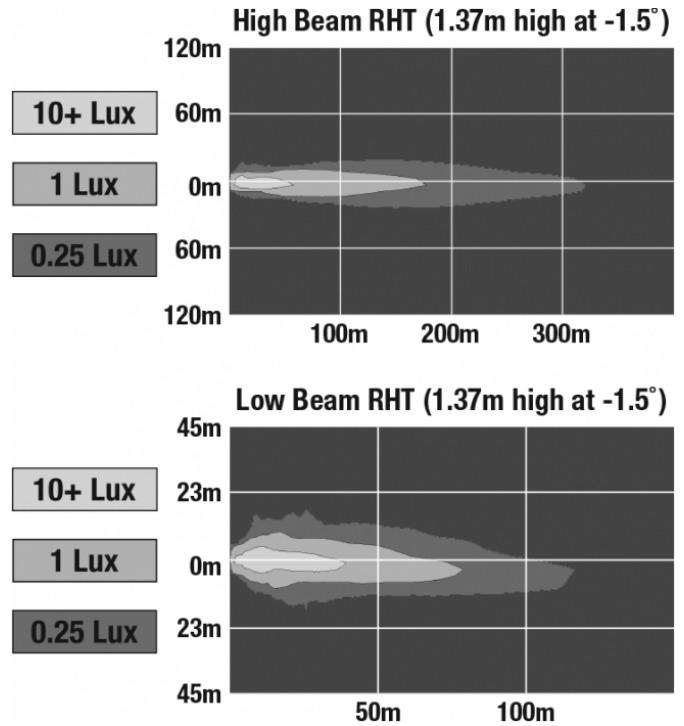

LED Headlights - Model 9800

PRODUCT INFORMATION

Description	24V ECE LED RHT Heated Headlight - 2 Light Kit
Height	94.53 mm / 3.72 in
Width	291.58 mm / 11.48 in
Depth	133.17 mm / 5.24 in
Shape	Rectangular
Outer Lens Material	Polycarbonate
Outer Lens Color	Clear
Housing Material	Xenoy
Housing Color	Black
Bezel Color	Black
Mounting Hardware Description	(x4) M8-1.25 x 25 mm OR (x2) 1/2"-13 x 1.75" SS Carriage Bolt
Mounting Type	Universal Pedestal Mount
Retrofits	Pedestal Mount Snow Plow Lights
Mating Connector	Delphi (#12052848)
Product Weight	9.06 lbs / 4.11 kgs
Shipping Weight	10.21 lbs / 4.63 kgs

J.W. SPEAKER 
Engineered. Lighting. Solutions.

LED Headlights - Model 9800

PHOTOMETRIC SPECIFICATIONS

Raw Lumen Output	2,880 (High Beam); 2,160 (Low Beam)
Effective Lumen Output	1,135 (High Beam); 785 (Low Beam)
Candela Output	52,000
Nominal LED Color Temperature	5000 K
Beam Pattern(s)	Forward Lighting - High Beam (DOT/ECE) Forward Lighting - Low Beam (ECE Right Hand) Signalization - Turn (Front)