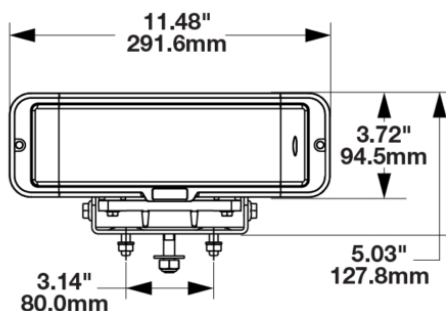

PRODUCT DIMENSIONS

Print date: 2024-12-12

© 2024 J.W. Speaker Corporation • Germantown, WI U.S.A.
www.jwspeaker.com • speaker@jwspeaker.com • 262.251.6660