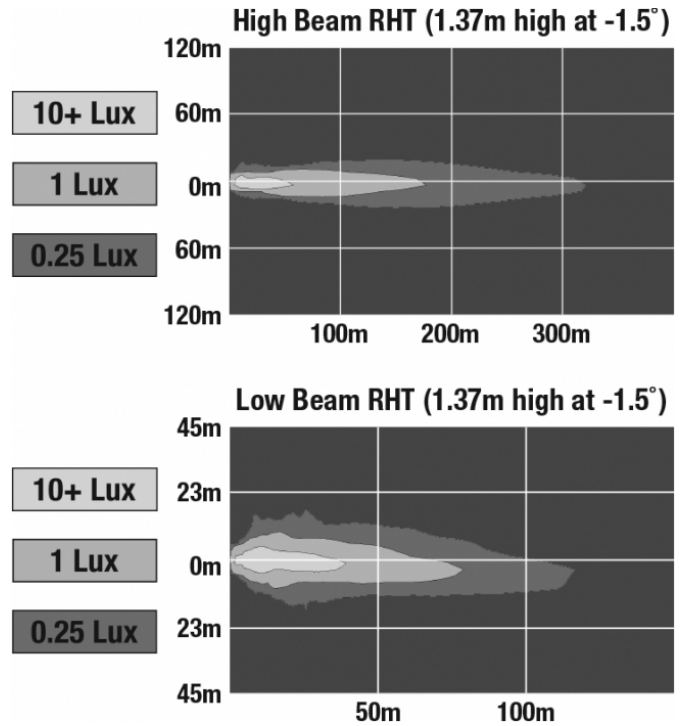

LED Headlights - Model 9800

PRODUCT INFORMATION

Description	24V ECE LED RHT Heated Headlight - 2 Light Kit
Height	94.53 mm / 3.72 in
Width	291.58 mm / 11.48 in
Depth	133.17 mm / 5.24 in
Shape	Rectangular
Outer Lens Material	Polycarbonate
Outer Lens Color	Clear
Housing Material	Xenoy
Housing Color	Black
Bezel Color	Black
Mounting Hardware Description	(x4) M8-1.25 x 25 mm OR (x2) 1/2"-13 x 1.75" SS Carriage Bolt
Mounting Type	Universal Pedestal Mount
Retrofits	Pedestal Mount Snow Plow Lights
Mating Connector	Delphi (#12052848)
Product Weight	9.06 lbs / 4.11 kgs
Shipping Weight	10.21 lbs / 4.63 kgs

J.W. SPEAKER 
Engineered. Lighting. Solutions.

LED Headlights - Model 9800

PHOTOMETRIC SPECIFICATIONS

Raw Lumen Output	2,880 (High Beam); 2,160 (Low Beam)
Effective Lumen Output	1,135 (High Beam); 785 (Low Beam)
Candela Output	52,000
Nominal LED Color Temperature	5000 K
Beam Pattern(s)	Forward Lighting - High Beam (DOT/ECE) Forward Lighting - Low Beam (ECE Right Hand) Signalization - Turn (Front)