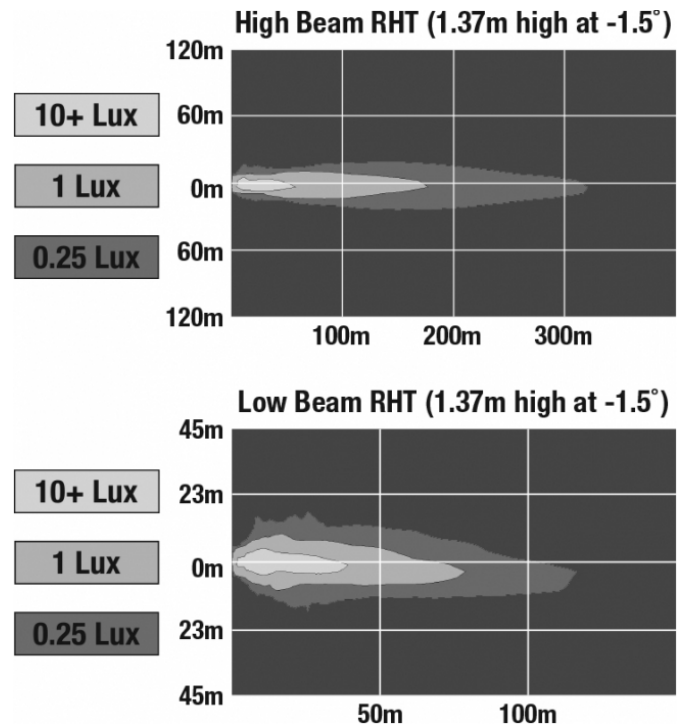

LED Headlights - Model 9800

PRODUCT INFORMATION

Description	24V ECE LED RHT Heated Headlight - 2 Light Kit
Height	94.53 mm / 3.72 in
Width	291.58 mm / 11.48 in
Depth	133.17 mm / 5.24 in
Shape	Rectangular
Outer Lens Material	Polycarbonate
Outer Lens Color	Clear
Housing Material	Xenoy
Housing Color	Black
Bezel Color	Black
Mounting Hardware Description	(x4) M8-1.25 x 25 mm OR (x2) 1/2"-13 x 1.75" SS Carriage Bolt
Mounting Type	Universal Pedestal Mount
Retrofits	Pedestal Mount Snow Plow Lights
Mating Connector	Delphi (#12052848)
Product Weight	9.06 lbs / 4.11 kgs
Shipping Weight	10.21 lbs / 4.63 kgs

LED Headlights - Model 9800

PHOTOMETRIC SPECIFICATIONS

Raw Lumen Output	2,880 (High Beam); 2,160 (Low Beam)
Effective Lumen Output	1,135 (High Beam); 785 (Low Beam)
Candela Output	52,000
Nominal LED Color Temperature	5000 K
Beam Pattern(s)	Forward Lighting - High Beam (DOT/ECE) Forward Lighting - Low Beam (ECE Right Hand) Signalization - Turn (Front)