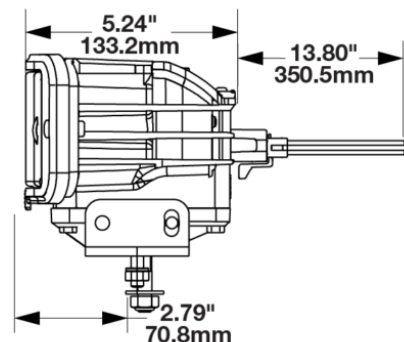

PRODUCT DIMENSIONS

Print date: 2024-05-28

© 2024 J.W. Speaker Corporation • Germantown, WI U.S.A.
www.jwspeaker.com • speaker@jwspeaker.com • 262.251.6660