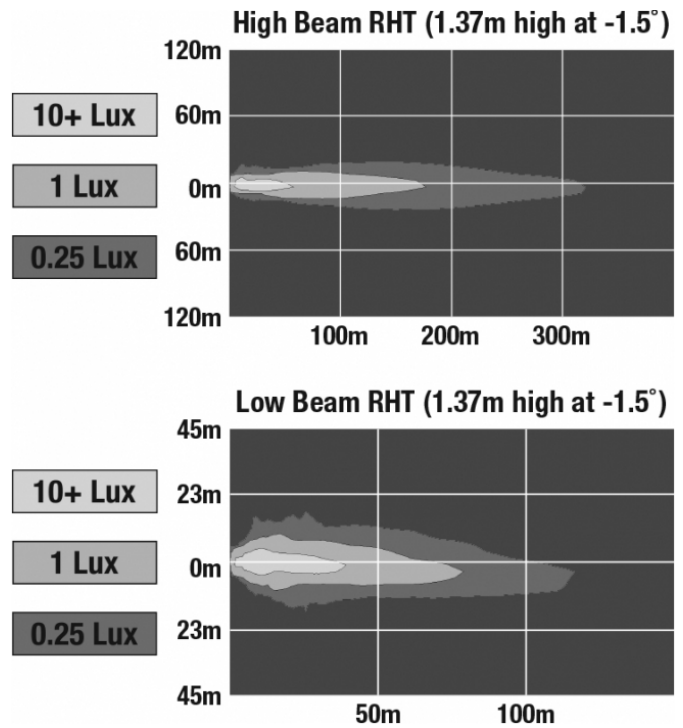

## ELECTRICAL SPECIFICATIONS

---

<b>Input Voltage</b>	24V DC
<b>Operating Voltage</b>	20-32V DC
<b>Red Wire</b>	Front Position
<b>Black Wire</b>	Ground
<b>White Wire</b>	High Beam
<b>Yellow Wire</b>	Turn
<b>Blue Wire</b>	Non-Functioning
<b>Orange Wire</b>	Low Beam
<b>Current Draw</b>	1.20A @ 24V DC (Low Beam) 1.60A @ 24V DC (High Beam) 0.27A @ 24V DC (Turn Signal) 0.03A @ 24V DC (DRL)

## REGULATORY STANDARDS COMPLIANCE

---

Buy America Standards	Eco Friendly
FMVSS 108 s10.1 (Table XIX)	FMVSS 108 s10.1 (Table XVIII)
FMVSS 108 s7.1 (Table VI)	FMVSS 108 s7.8 (Table XIV)

**Print date: 2026-06-15**

## PHOTOMETRIC SPECIFICATIONS

<b>Raw Lumen Output</b>	2,880 (High Beam); 2,160 (Low Beam)
<b>Effective Lumen Output</b>	1,150 (High Beam); 800 (Low Beam)
<b>Nominal LED Color Temperature</b>	5000 K
<b>Beam Pattern(s)</b>	Forward Lighting - High Beam (DOT/ECE) Forward Lighting - Low Beam (DOT) Signalization - Turn (Front)