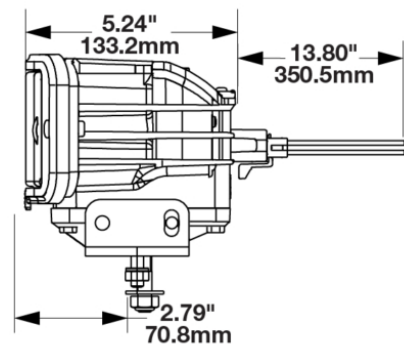

PRODUCT DIMENSIONS

Print date: 2026-06-15

© 2026 J.W. Speaker Corporation • Germantown, WI U.S.A.
www.jwspeaker.com • speaker@jwspeaker.com • 262.251.6660