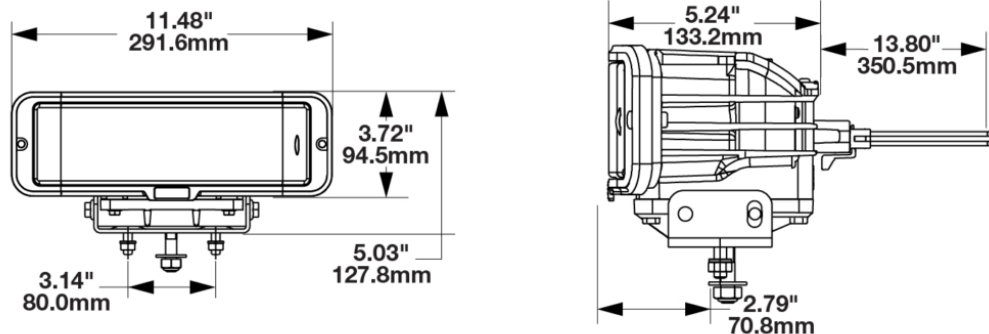

## PRODUCT INFORMATION

<b>Description</b>	24V DOT LED Heated Headlight - 2 Light Kit
<b>Height</b>	94.53 mm / 3.72 in
<b>Width</b>	291.58 mm / 11.48 in
<b>Depth</b>	133.17 mm / 5.24 in
<b>Shape</b>	Rectangular
<b>Outer Lens Material</b>	Polycarbonate
<b>Outer Lens Color</b>	Clear
<b>Housing Material</b>	Xenoy
<b>Housing Color</b>	Black
<b>Bezel Color</b>	Black
<b>Mounting Hardware Description</b>	(x4) M8-1.25 x 25 mm OR (x2) 1/2"-13 x 1.75" SS Carriage Bolt
<b>Mounting Type</b>	Universal Pedestal Mount
<b>Retrofits</b>	Pedestal Mount Snow Plow Lights
<b>Mating Connector</b>	Delphi (#12052848)
<b>Product Weight</b>	9.06 lbs / 4.11 kgs
<b>Shipping Weight</b>	10.21 lbs / 4.63 kgs

## PRODUCT DIMENSIONS