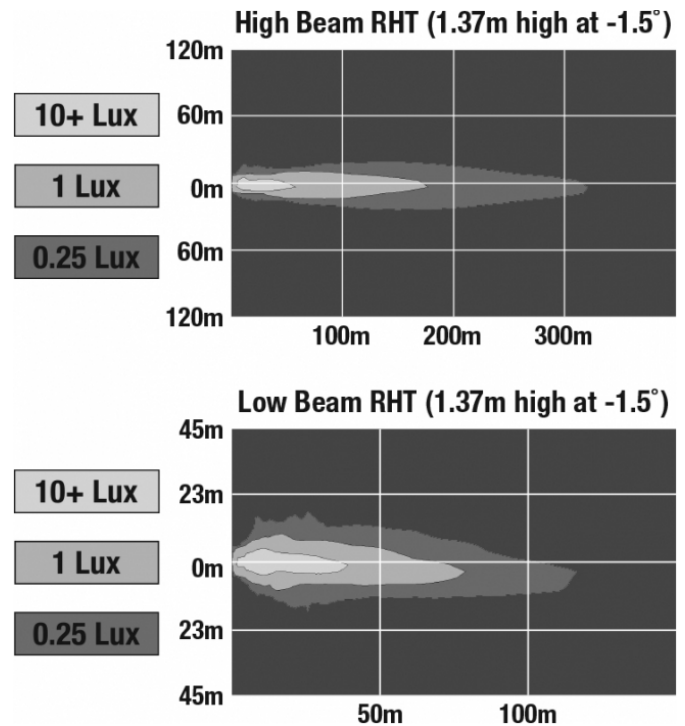

## REGULATORY STANDARDS COMPLIANCE

---

Buy America Standards	Eco Friendly
FMVSS 108 s10.1 (Table XIX)	FMVSS 108 s10.1 (Table XVIII)
FMVSS 108 s7.1 (Table VI)	FMVSS 108 s7.8 (Table XIV)

**Print date: 2026-06-19**

## PHOTOMETRIC SPECIFICATIONS

<b>Raw Lumen Output</b>	2,880 (High Beam); 2,160 (Low Beam)
<b>Effective Lumen Output</b>	1,150 (High Beam); 800 (Low Beam)
<b>Nominal LED Color Temperature</b>	5000 K
<b>Beam Pattern(s)</b>	Forward Lighting - High Beam (DOT/ECE) Forward Lighting - Low Beam (DOT) Signalization - Turn (Front)