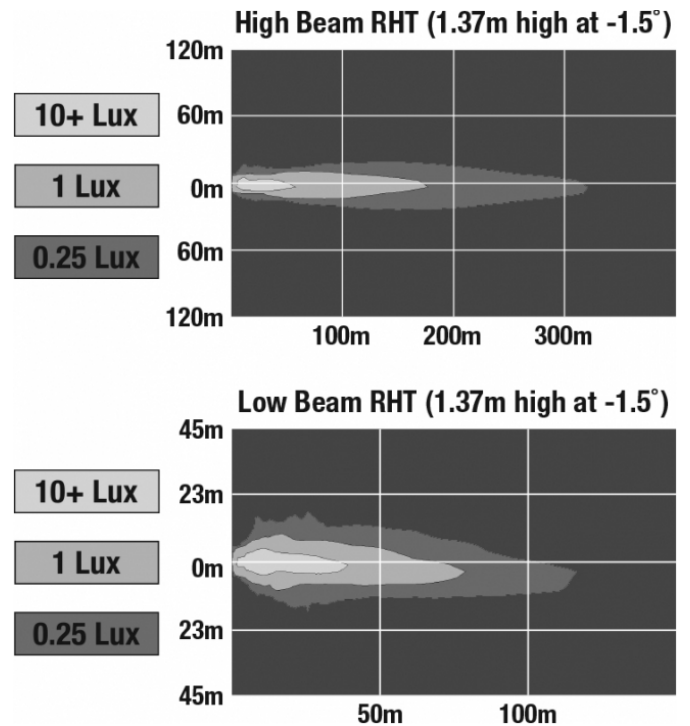

## ELECTRICAL SPECIFICATIONS

---

<b>Input Voltage</b>	24V DC
<b>Operating Voltage</b>	20-32V DC
<b>Red Wire</b>	Front Position
<b>Black Wire</b>	Ground
<b>White Wire</b>	High Beam
<b>Yellow Wire</b>	Turn
<b>Blue Wire</b>	Non-Functioning
<b>Orange Wire</b>	Low Beam
<b>Current Draw</b>	1.20A @ 24V DC (Low Beam) 1.60A @ 24V DC (High Beam) 0.27A @ 24V DC (Turn Signal) 0.03A @ 24V DC (DRL)

## REGULATORY STANDARDS COMPLIANCE

---

Buy America Standards	Eco Friendly
FMVSS 108 s10.1 (Table XIX)	FMVSS 108 s10.1 (Table XVIII)
FMVSS 108 s7.1 (Table VI)	FMVSS 108 s7.8 (Table XIV)

**Print date: 2026-04-23**

## PHOTOMETRIC SPECIFICATIONS

<b>Raw Lumen Output</b>	2,880 (High Beam); 2,160 (Low Beam)
<b>Effective Lumen Output</b>	1,150 (High Beam); 800 (Low Beam)
<b>Nominal LED Color Temperature</b>	5000 K
<b>Beam Pattern(s)</b>	Forward Lighting - High Beam (DOT/ECE) Forward Lighting - Low Beam (DOT) Signalization - Turn (Front)