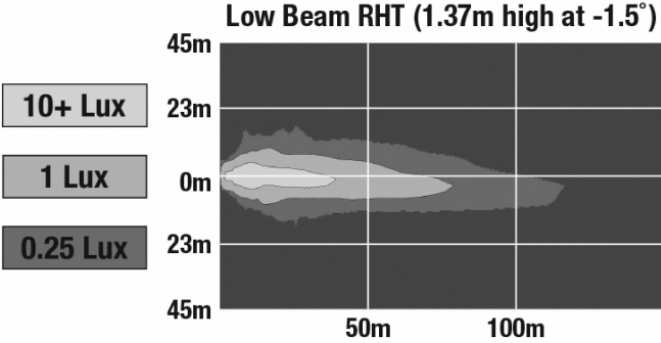

## PHOTOMETRIC SPECIFICATIONS

<b>Raw Lumen Output</b>	2,880 (High Beam); 2,160 (Low Beam)
<b>Effective Lumen Output</b>	1,150 (High Beam); 800 (Low Beam)
<b>Nominal LED Color Temperature</b>	5000 K
<b>Beam Pattern(s)</b>	Forward Lighting - High Beam (DOT/ECE) Forward Lighting - Low Beam (DOT) Signalization - Turn (Front)