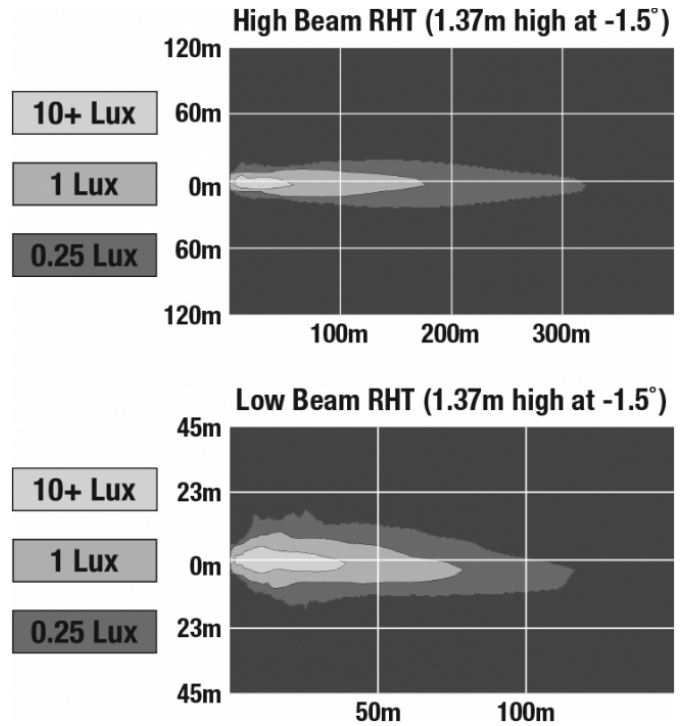

## ELECTRICAL SPECIFICATIONS

---

<b>Input Voltage</b>	24V DC
<b>Operating Voltage</b>	20-32V DC
<b>Red Wire</b>	Front Position
<b>Black Wire</b>	Ground
<b>White Wire</b>	High Beam
<b>Yellow Wire</b>	Turn
<b>Blue Wire</b>	Non-Functioning
<b>Orange Wire</b>	Low Beam
<b>Current Draw</b>	1.20A @ 24V DC (Low Beam) 1.60A @ 24V DC (High Beam) 0.27A @ 24V DC (Turn Signal) 0.03A @ 24V DC (DRL)

## REGULATORY STANDARDS COMPLIANCE

---

Buy America Standards	Eco Friendly
FMVSS 108 s10.1 (Table XIX)	FMVSS 108 s10.1 (Table XVIII)
FMVSS 108 s7.1 (Table VI)	FMVSS 108 s7.8 (Table XIV)

**Print date: 2024-11-08**

## PHOTOMETRIC SPECIFICATIONS

<b>Raw Lumen Output</b>	2,880 (High Beam); 2,160 (Low Beam)
<b>Effective Lumen Output</b>	1,150 (High Beam); 800 (Low Beam)
<b>Nominal LED Color Temperature</b>	5000 K
<b>Beam Pattern(s)</b>	Forward Lighting - High Beam (DOT/ECE) Forward Lighting - Low Beam (DOT) Signalization - Turn (Front)