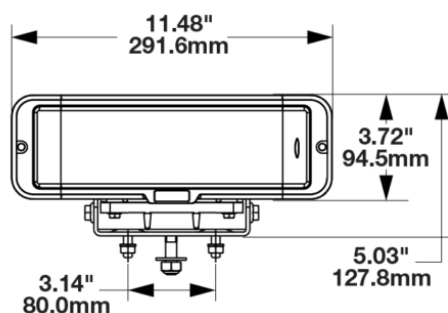

PRODUCT DIMENSIONS

Print date: 2026-04-23

© 2026 J.W. Speaker Corporation • Germantown, WI U.S.A.
www.jwspeaker.com • speaker@jwspeaker.com • 262.251.6660