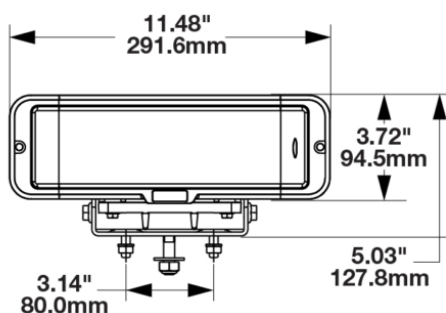

PRODUCT DIMENSIONS

Print date: 2024-11-08

© 2024 J.W. Speaker Corporation • Germantown, WI U.S.A.
www.jwspeaker.com • speaker@jwspeaker.com • 262.251.6660