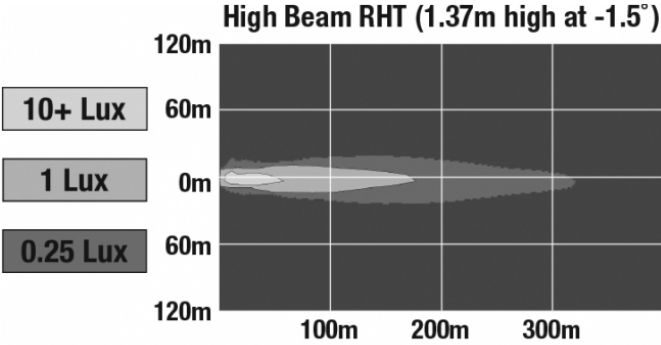

## PHOTOMETRIC SPECIFICATIONS

<b>Raw Lumen Output</b>	2,880 (High Beam); 2,160 (Low Beam)
<b>Effective Lumen Output</b>	1,150 (High Beam); 800 (Low Beam)
<b>Nominal LED Color Temperature</b>	5000 K
<b>Beam Pattern(s)</b>	Forward Lighting - High Beam (DOT/ECE) Forward Lighting - Low Beam (DOT) Signalization - Turn (Front)