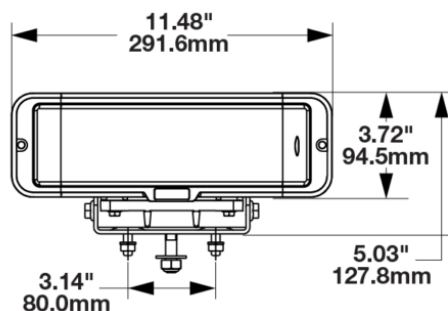

PRODUCT DIMENSIONS

Print date: 2026-06-19

© 2026 J.W. Speaker Corporation • Germantown, WI U.S.A.
www.jwspeaker.com • speaker@jwspeaker.com • 262.251.6660