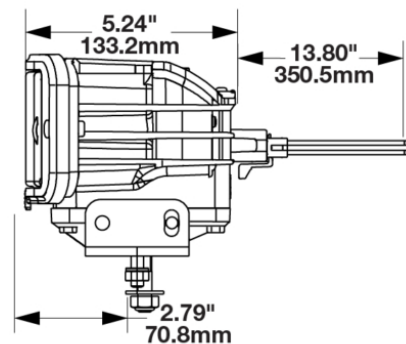

PRODUCT DIMENSIONS

Print date: 2026-04-04

© 2026 J.W. Speaker Corporation • Germantown, WI U.S.A.
www.jwspeaker.com • speaker@jwspeaker.com • 262.251.6660

J.W. SPEAKER
Engineered. Lighting. Solutions.