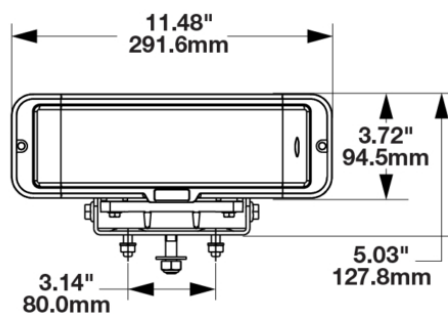

PRODUCT DIMENSIONS

Print date: 2026-04-04

© 2026 J.W. Speaker Corporation • Germantown, WI U.S.A.
www.jwspeaker.com • speaker@jwspeaker.com • 262.251.6660

J.W. SPEAKER
Engineered. Lighting. Solutions.