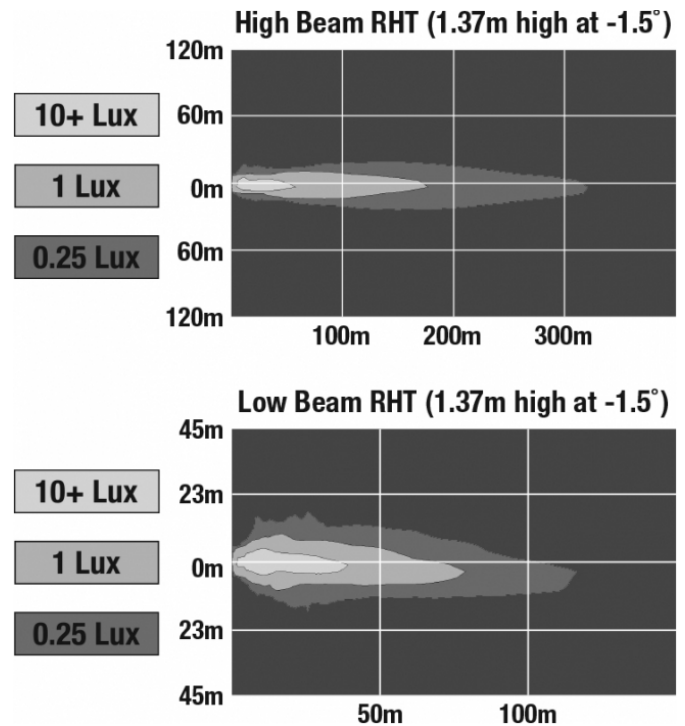

## ELECTRICAL SPECIFICATIONS

---

<b>Input Voltage</b>	12-24V DC
<b>Operating Voltage</b>	10-32V DC
<b>Red Wire</b>	Front Position
<b>Black Wire</b>	Ground
<b>White Wire</b>	High Beam
<b>Yellow Wire</b>	Turn
<b>Blue Wire</b>	DRL
<b>Orange Wire</b>	Low Beam
<b>Current Draw</b>	2.70A @ 12V DC (Low Beam) 3.40A @ 12V DC (High Beam) 0.85A @ 12V DC (Turn Signal) 0.04A @ 12V DC (Front Position / DRL) 1.20A @ 0V DC (Low Beam) 1.60A @ 24V DC (High Beam) 0.27A @ 24V DC (Turn Signal) 0.03A @ 24V DC (Front Position / DRL)

## PHOTOMETRIC SPECIFICATIONS

<b>Raw Lumen Output</b>	2,880 (High Beam); 2,160 (Low Beam)
<b>Effective Lumen Output</b>	1,150 (High Beam); 800 (Low Beam)
<b>Candela Output</b>	52,000
<b>Nominal LED Color Temperature</b>	5000 K