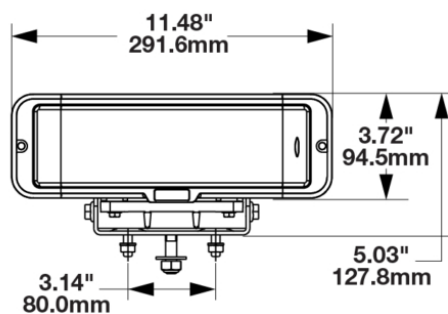

PRODUCT DIMENSIONS

Print date: 2023-11-30

© 2023 J.W. Speaker Corporation • Germantown, WI U.S.A.
www.jwspeaker.com • speaker@jwspeaker.com • 262.251.6660

J.W. SPEAKER
Engineered. Lighting. Solutions.