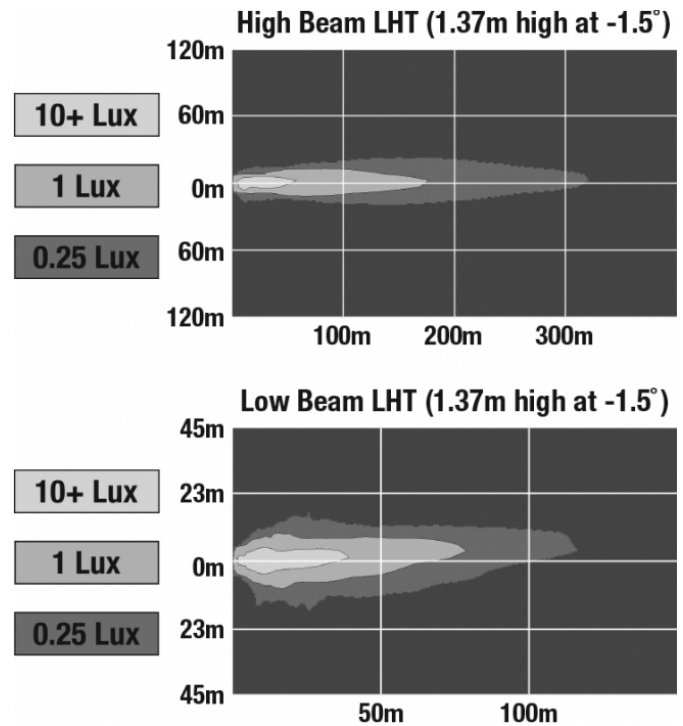

## ELECTRICAL SPECIFICATIONS

---

<b>Input Voltage</b>	12-24V DC
<b>Operating Voltage</b>	10-32V DC
<b>Red Wire</b>	Front Position
<b>Black Wire</b>	Ground
<b>White Wire</b>	High Beam
<b>Yellow Wire</b>	Turn
<b>Blue Wire</b>	DRL
<b>Orange Wire</b>	Low Beam
<b>Current Draw</b>	2.70A @ 12V DC (Low Beam) 3.40A @ 12V DC (High Beam) 0.85A @ 12V DC (Turn Signal) 0.04A @ 12V DC (Front Position / DRL) 1.20A @ 24V DC (Low Beam) 1.60A @ 24V DC (High Beam) 0.27A @ 24V DC (Turn Signal) 0.03A @ 24V DC (Front Position / DRL)

## PHOTOMETRIC SPECIFICATIONS

<b>Raw Lumen Output</b>	2,880 (High Beam); 2,160 (Low Beam)
<b>Effective Lumen Output</b>	1,150 (high beam); 800 (Low Beam)
<b>Beam Pattern(s)</b>	Forward Lighting - High Beam (DOT/ECE) Forward Lighting - Low Beam (ECE Left Hand) Signalization - Turn (Front)