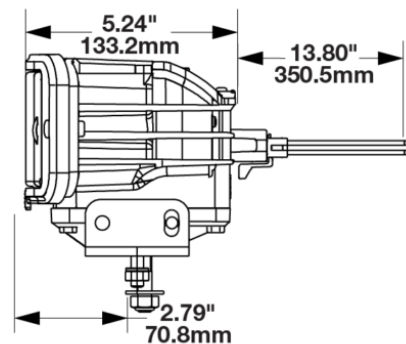

PRODUCT DIMENSIONS

Print date: 2023-11-30

© 2023 J.W. Speaker Corporation • Germantown, WI U.S.A.
www.jwspeaker.com • speaker@jwspeaker.com • 262.251.6660

J.W. SPEAKER
Engineered. Lighting. Solutions.