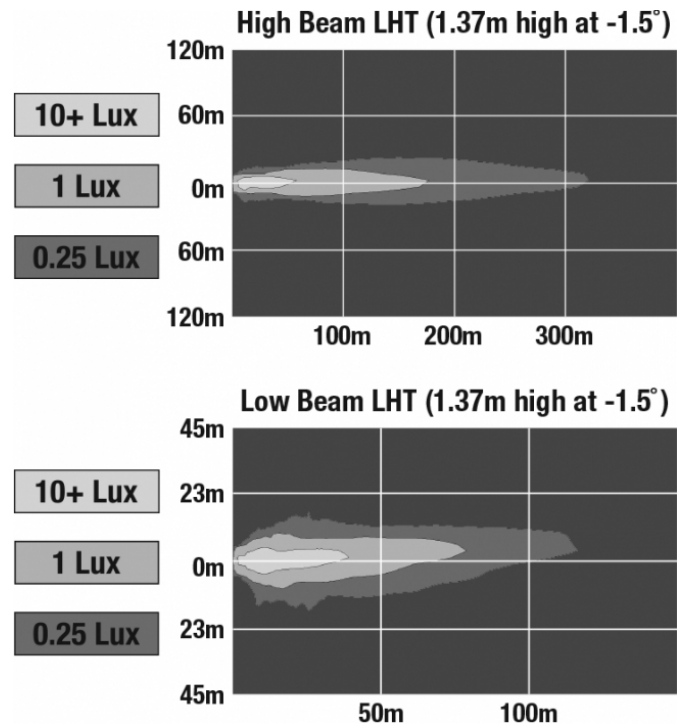

## ELECTRICAL SPECIFICATIONS

---

<b>Input Voltage</b>	12-24V DC
<b>Operating Voltage</b>	10-32V DC
<b>Red Wire</b>	Front Position
<b>Black Wire</b>	Ground
<b>White Wire</b>	High Beam
<b>Yellow Wire</b>	Turn
<b>Blue Wire</b>	DRL
<b>Orange Wire</b>	Low Beam
<b>Current Draw</b>	2.70A @ 12V DC (Low Beam) 3.40A @ 12V DC (High Beam) 0.85A @ 12V DC (Turn Signal) 0.04A @ 12V DC (Front Position / DRL) 1.20A @ 24V DC (Low Beam) 1.60A @ 24V DC (High Beam) 0.27A @ 24V DC (Turn Signal) 0.03A @ 24V DC (Front Position / DRL)

## PHOTOMETRIC SPECIFICATIONS

<b>Raw Lumen Output</b>	2,880 (High Beam); 2,160 (Low Beam)
<b>Effective Lumen Output</b>	1,150 (high beam); 800 (Low Beam)
<b>Beam Pattern(s)</b>	Forward Lighting - High Beam (DOT/ECE) Forward Lighting - Low Beam (ECE Left Hand) Signalization - Turn (Front)