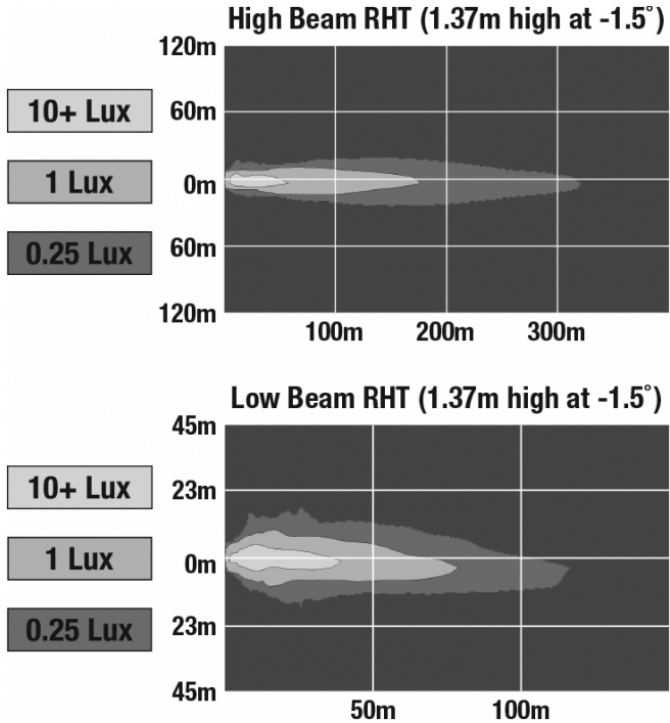

## ELECTRICAL SPECIFICATIONS

<b>Input Voltage</b>	12-24V DC
<b>Operating Voltage</b>	10-32V DC
<b>Red Wire</b>	Front Position
<b>Black Wire</b>	Ground
<b>White Wire</b>	High Beam
<b>Yellow Wire</b>	Turn
<b>Blue Wire</b>	DRL
<b>Orange Wire</b>	Low Beam
<b>Current Draw</b>	2.70A @ 12V DC (Low Beam) 3.40A @ 12V DC (High Beam) 0.85A @ 12V DC (Turn Signal) 0.04A @ 12V DC (Front Position) 1.20A @ 24V DC (Low Beam) 1.60A @ 24V DC (High Beam) 0.27A @ 24V DC (Turn Signal) 0.03A @ 24V DC (Front Position)

## PHOTOMETRIC SPECIFICATIONS

<b>Raw Lumen Output</b>	2,835 (High Beam); 2,115 (Low Beam)
<b>Effective Lumen Output</b>	1,135 (High Beam); 785 (Low Beam)
<b>Candela Output</b>	52,000
<b>Nominal LED Color Temperature</b>	5000 K
<b>Beam Pattern(s)</b>	Forward Lighting - High Beam (DOT/ECE) Forward Lighting - Low Beam (ECE Right Hand) Signalization - Turn (Front)