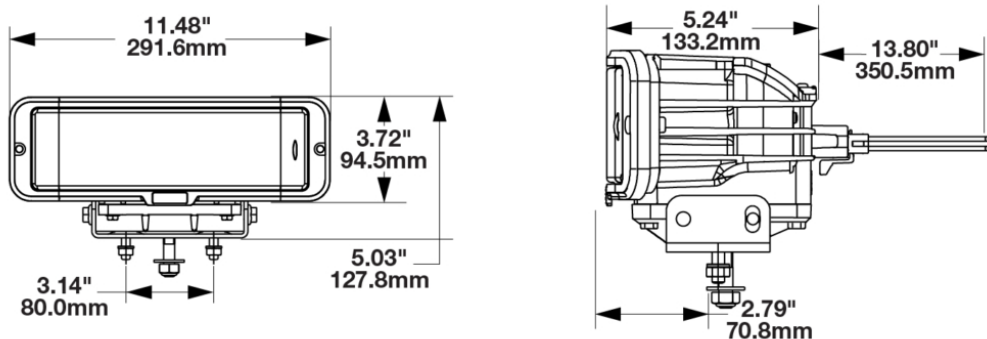

PRODUCT DIMENSIONS

Print date: 2023-10-01

© 2023 J.W. Speaker Corporation • Germantown, WI U.S.A.
www.jwspeaker.com • speaker@jwspeaker.com • 262.251.6660

J.W. SPEAKER
Engineered. Lighting. Solutions.