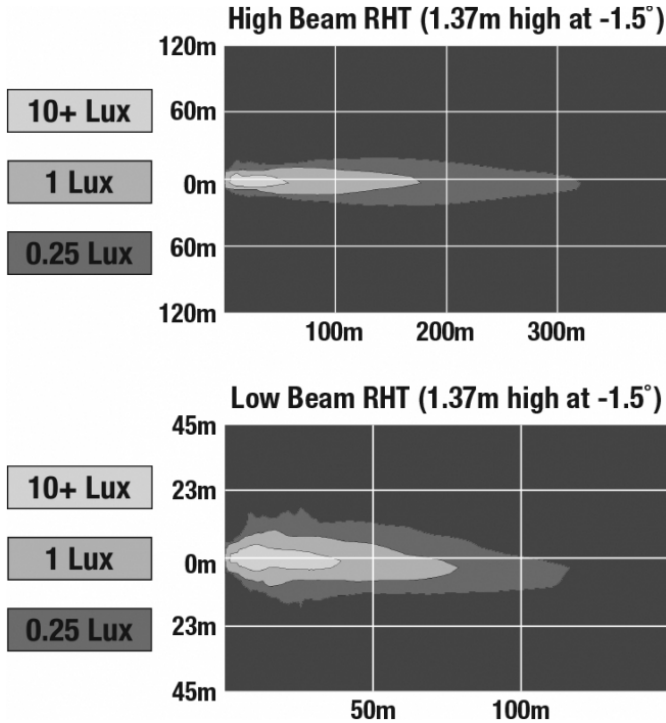

## PHOTOMETRIC SPECIFICATIONS

<b>Raw Lumen Output</b>	2,835 (High Beam); 2,115 (Low Beam)
<b>Effective Lumen Output</b>	1,135 (High Beam); 785 (Low Beam)
<b>Candela Output</b>	52,000
<b>Nominal LED Color Temperature</b>	5000 K
<b>Beam Pattern(s)</b>	Forward Lighting - High Beam (DOT/ECE) Forward Lighting - Low Beam (ECE Right Hand) Signalization - Turn (Front)