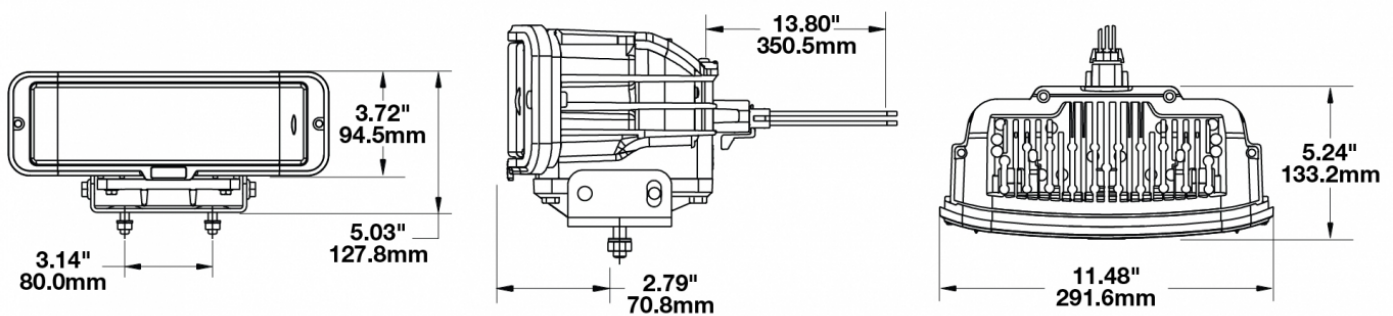

PRODUCT DIMENSIONS

Print date: 2019-02-15

© 2019 J.W. Speaker Corporation • Germantown, WI U.S.A.
www.jwspeaker.com • speaker@jwspeaker.com • 262.251.6660

J.W. SPEAKER
Engineered. Lighting. Solutions.